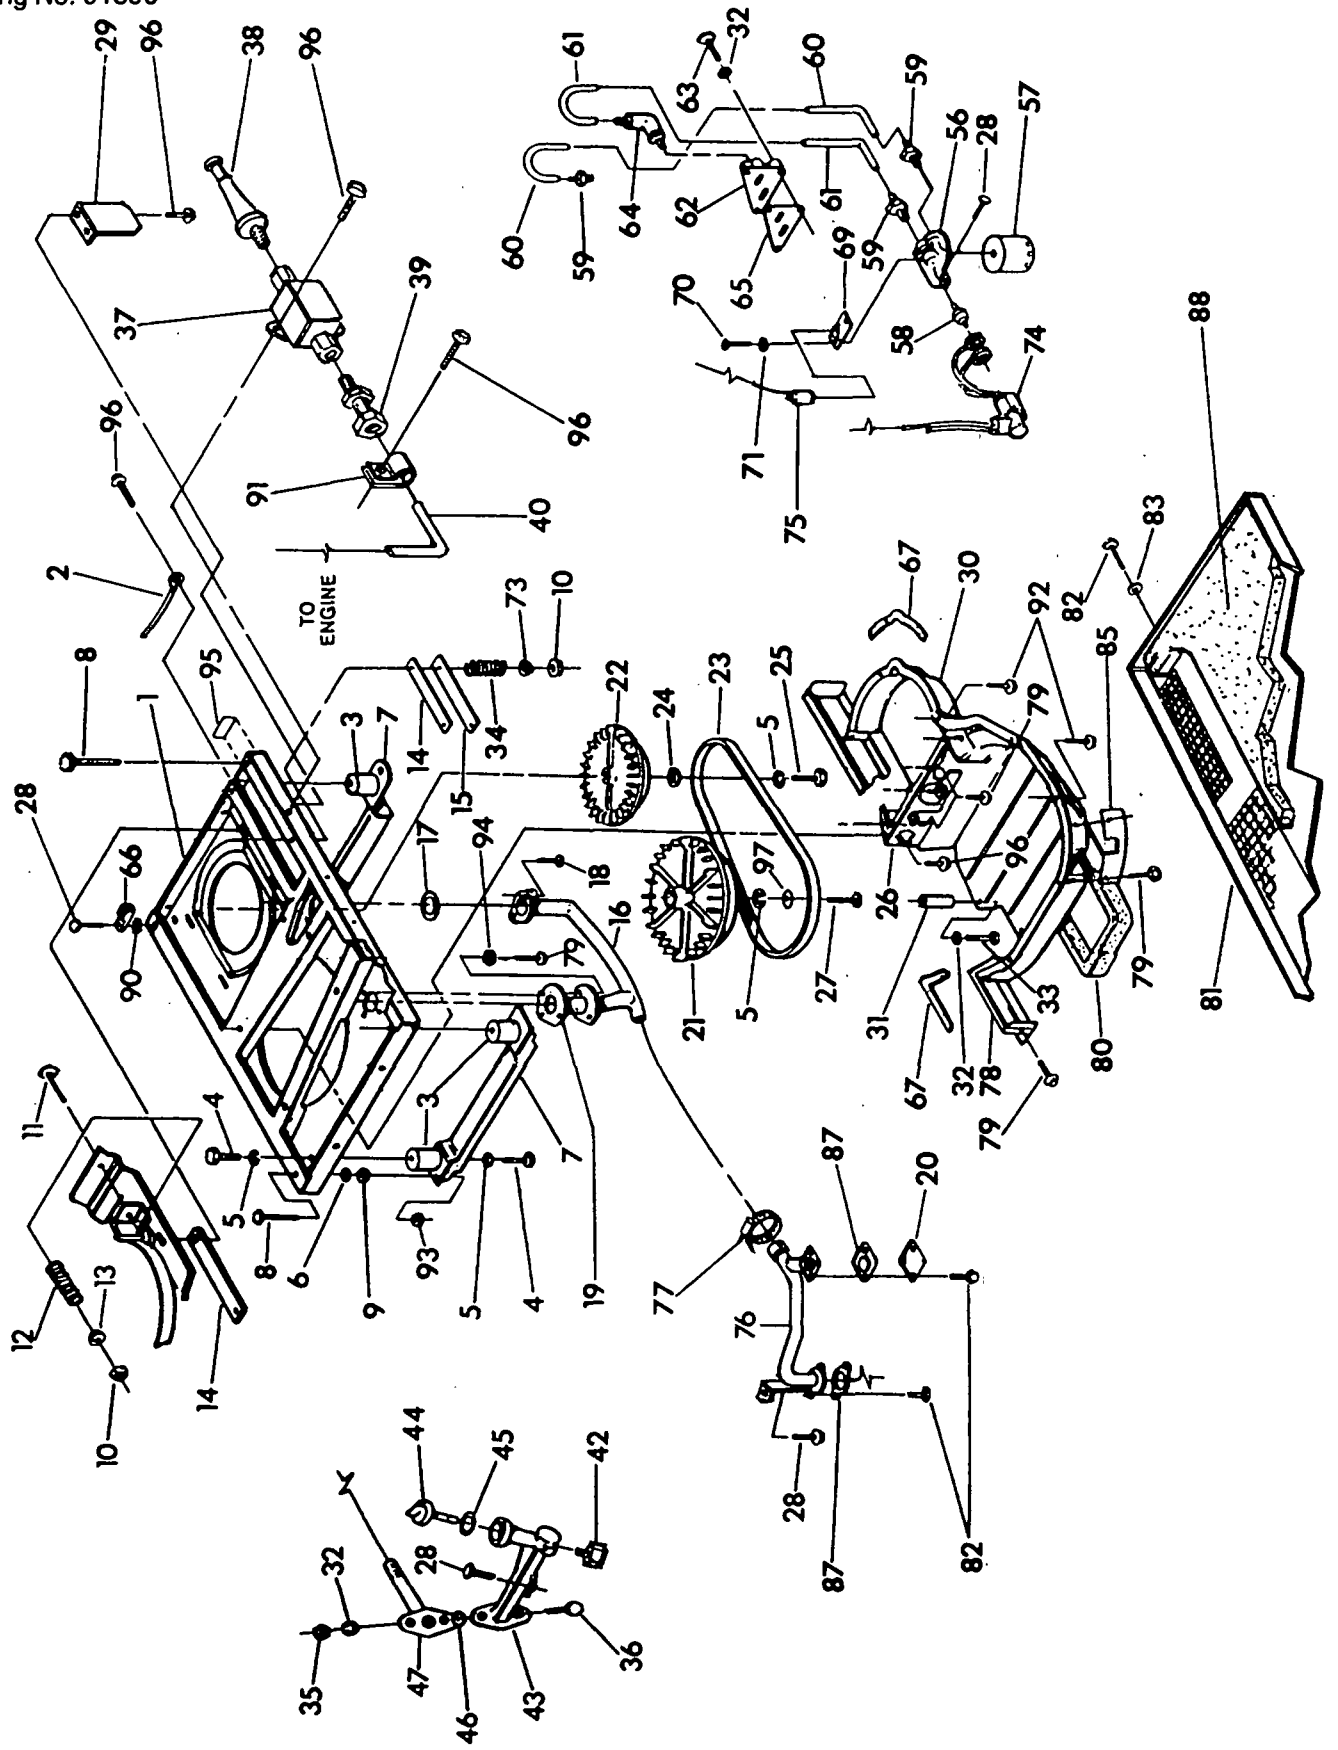

EXPLODED VIEW — BASE AND PULLEYS

Drawing No. 91390

REPAIR PARTS — BASE AND PULLEYS

Drawing No. 91390

ITEM	PART NO.	QTY.	DESCRIPTION	ITEM	PART NO.	QTY.	DESCRIPTION
1	86318	1	Mounting Base	44	74958	1	Cap and Dipstick Assembly
2	90141	1	Ground Cable	45	67871	1	O-ring Cap
3	46911	4	Rubber Mount	46	75712	1	O-ring Drain
4	25017	8	3/8"-16 x 1/2" Capscrew	47	75711	1	O-ring Adaptor
5	46526	10	M10 Lock Washer	56	73179	1	Oil Filter Support
6	22129	2	M8 Lock Washer	57	70185	1	Oil Filter (FRAM PH #3614)
7	72391	2	Rubber Mount Skid	58	77667	1	Oil Pressure Switch
8	77603	2	5/16"-18 x 3-1/2" Bolt	59	74948	3	5/16" Fitting
9	22259	2	5/16-18 Hex Nut	60	74950	1	Outer Oil Tube
10	52858	6	M8-1.25 Flanged Lock Nut	61	74951	1	Inner Oil Tube
11	51730	2	M8-1.25 x 60mm Capscrew	62	73134	1	Oil Pad Adaptor
12	29459	2	Belt Tension Spring	63	38750	3	M6-1.00 x 30mm Capscrew
13	75215	2	Spring Center Washer	64	74949	1	5/16" 90-degree Fitting
14	73146	4	Nylon Slide	65	68548	1	Oil Pad Gasket
15	75209	2	Nylon Slide Support	66	62684	1	Grounding Lug
16	73174	1	Exhaust Manifold	67	29289	—	1/16" x 8' Foam Tape
17	79678	2	Exhaust Manifold Gasket	69	75281	1	High Temperature Switch
18	55173	4	M8-1.25 x 20mm Capscrew	70	74027	2	M3-0.5 Pan Head Screw
19	72383	2	Collector Pan Gasket	71	43182	2	M3 Lock Washer
20	90859	1	Cover Plate – External	73	75237	4	Spring Retainer Washer
21	75224-B	1	Engine Pulley	74	77681	1	LOS 2-wire Vinyl Cap
22	73106-B	1	Alternator Pulley	75	75474	1	17" x 42" x 2" Vinyl Cap
23	75216	1	40" Poly Vinyl 4L Belt	76	90800	1	Exhaust Elbow
24	49451	1	Pulley Retainer Washer	77	74907	1	1-1/8" Exhaust Clamp
25	42633	1	3/8"-24 x 1" Capscrew	78	75226	1	Air Cover
26	77017	1	Blower Housing Guide	79	56893	14	#10-24 x 1/2" Screw
27	73118	1	3/8"-24 x 2-1/2" Capscrew	80	75229	1	Slide Pan Gasket
28	74906	5	M6-1.00 x 20mm Screw	81	75227	1	Slide Pan
29	91123	1	Fuel Pump Bracket	82	79246	8	M6-1.0 x 16mm Capscrew with lock washer
30	72375	1	Blower Housing	83	22473	4	M6 Flat Washer
31	73185	1	Blower Housing Spacer	85	72384-C	1	Exhaust Outlet Cover
32	22097	6	M6 Lock Washer	87	77643	2	Exhaust Outlet Gasket
33	77682	1	M5-0.8 x 80mm Capscrew	88	86136	1	Sound Barrier Pad
34	75242	4	Generator Mounting Spring	90	22447	1	M6 Toothed Lock Washer
35	49813	2	M6-1.00 Hex Nut	91	90088	1	Vinyl Coated Clamp
36	45757	2	M6-1.0 x 25mm Capscrew	92	74908	10	M5-0.8 x 10mm Screw
37	90475	1	Fuel Pump	93	81105	2	5/16"-18 Flange Nut (special)
38	87769	1	Fuel Filter	94	23897	6	M5 Flat Washer
39	87768	1	1/8" Pipe to 1/4" Tube Fitting	95	67210	1	Decal – Ground
40	87770	1	Fuel Line	96	45756	9	M6 x 10mm Taptite Screw
42	26925	1	3/8" NPT Oil Drain	97	22131	1	M10 Flat Washer
43	75710-A	1	Oil Fill and Drain Tube