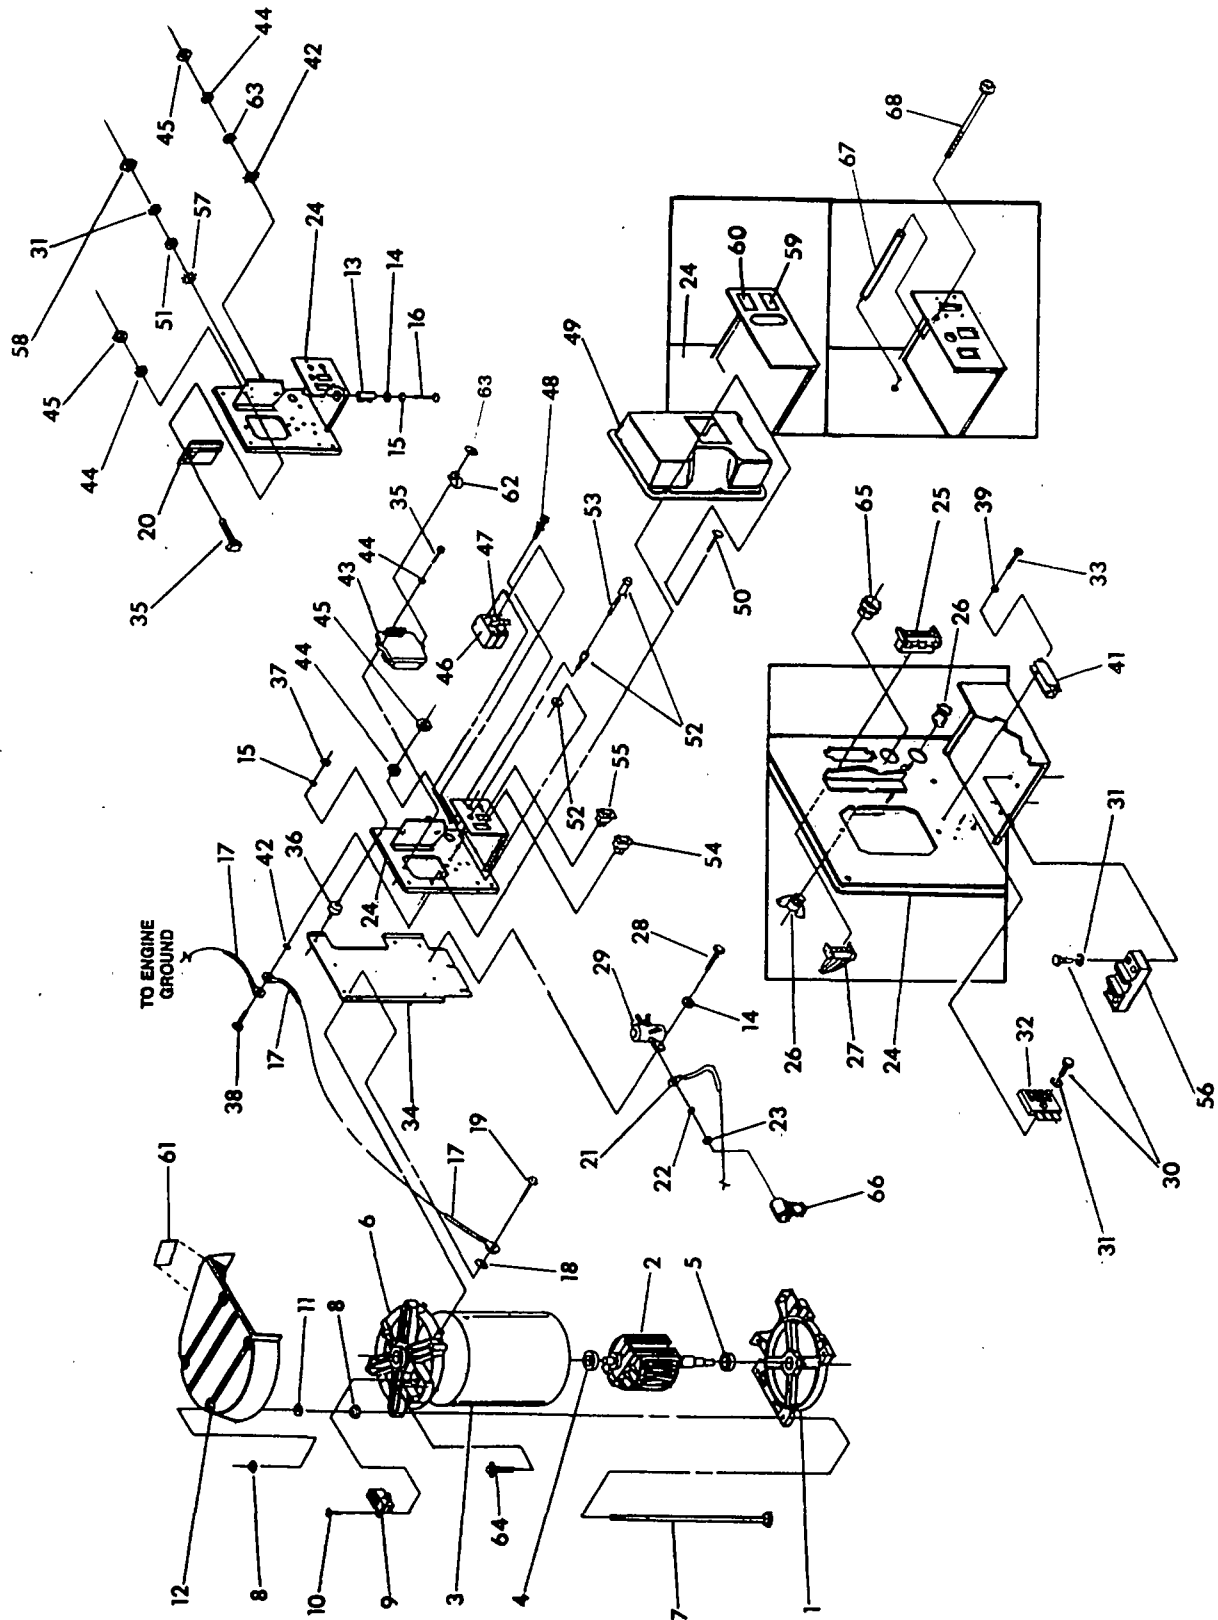

EXPLODED VIEW — ALTERNATOR & PANEL

Drawing No. 92118

REPAIR PARTS — ALTERNATOR & PANEL

Drawing No. 92118

ITEM	PART NO.	QTY.	DESCRIPTION	ITEM	PART NO.	QTY.	DESCRIPTION
1	75995	1	Lower Bearing Carrier	36	82737	4	Vibration Mount
2	77005-G	1	Rotor Assembly Q-55G	37	49813	4	M6 Hex Nut
	80095-G	1	Rotor Assembly Q-70G	38	49815	1	M5-0.8 x 16mm Capscrew
3	87844-G	1	Stator Assembly Q-55G	39	43182	2	M3 Lock Washer
	87846-G	1	Stator Assembly Q-70G	41	53623	1	2.5A Circuit Breaker — Q-55G
4	73159	1	Ball Bearing		54502	1	3A Circuit Breaker — Q-70G
5	31971	1	Ball Bearing	42	67444	1	M5 Shakeproof Washer
6	72379	1	Upper Bearing Carrier	43	83049	1	Voltage Regulator
7	77006	4	Stator Stud	44	49226	6	M5 Lock Washer
8	52858	8	M8-1.25 Flange Lock Nut	45	51716	4	M5-0.80 Hex Nut
9	66386	1	Brush Holder	46	90144	1	20A Circuit Breaker — Q-55G
10	66849	2	M5-0.80 x 15mm		90145	1	30A Circuit Breaker — Q-70G
11	27756	4	Nylon Washer	47	90145	1	30A Circuit Breaker — all units
12	86314	1	Generator Top Housing	48	25105	4	No. 6-32 Screw w/lock washer
13	75234	1	Resistor	49	86315	1	Panel Cover
14	22473	3	Flat Washer	50	90734	4	M4-0.7 x 16mm Capscrew and Flat Washer
15	22097	5	M6 Lock washer	51	22985	1	M4 Flat Washer
16	74095	1	M6-1.00 x 60mm Capscrew	52	32300	1	Fuse Holder
17	90141	2	Ground Cable	53	22676	1	15 Amp Fuse
18	22447	1	Shakeproof Lock Washer	54	87798	1	Start/Stop Switch
19	74906	4	M6-1.00 x 20mm Screw	55	92113	1	Fuel Pump Switch
20	92234	1	Controller Circuit Board	56	75210-A	1	Terminal Block
21	10-74260	1	Starter Cable	57	23365	1	M4 Shakeproof Washer
22	22129	2	5/16" Lock Washer	58	51715	1	M4-0.7 Hex Nut
23	22259	2	5/16"-18 Hex Nut	59	90156	1	Decal — Circuit Breaker Rating
24	86316	1	Panel Sheet Metal				20 Amp
25	53650	1	4-pin Connector		90157	1	Decal — Circuit Breaker Rating
26	91915	1	Connector				30 Amp
27	75244	1	Remote Harness	60			NOT USED ON THIS UNIT
28	66476	2	M6-1.0 x 12mm Capscrew with lock washer	61	89438-A	1	Customer Connection Decal for Q-55G
29	56739	1	Starter Contactor		89438-B	1	Customer Connection Decal for Q-70G
30	75476	3	M4-0.7 x 16mm Capscrew				Hose Clamp
31	22264	4	M4 Lock Washer	62	31791	1	M5 Flat Washer
32	65795	1	Battery Charge Rectifier	63	23897	1	M5 x 10mm Tapite Screw
33	90987	2	M3-0.5 x 15mm Capscrew	64	74908	1	Bushing
34	86317	1	Panel Support Bracket	65	23484-S	1	Battery Cable Boot
35	75235	4	M5-0.8 x 30mm Capscrew	66	75763	1