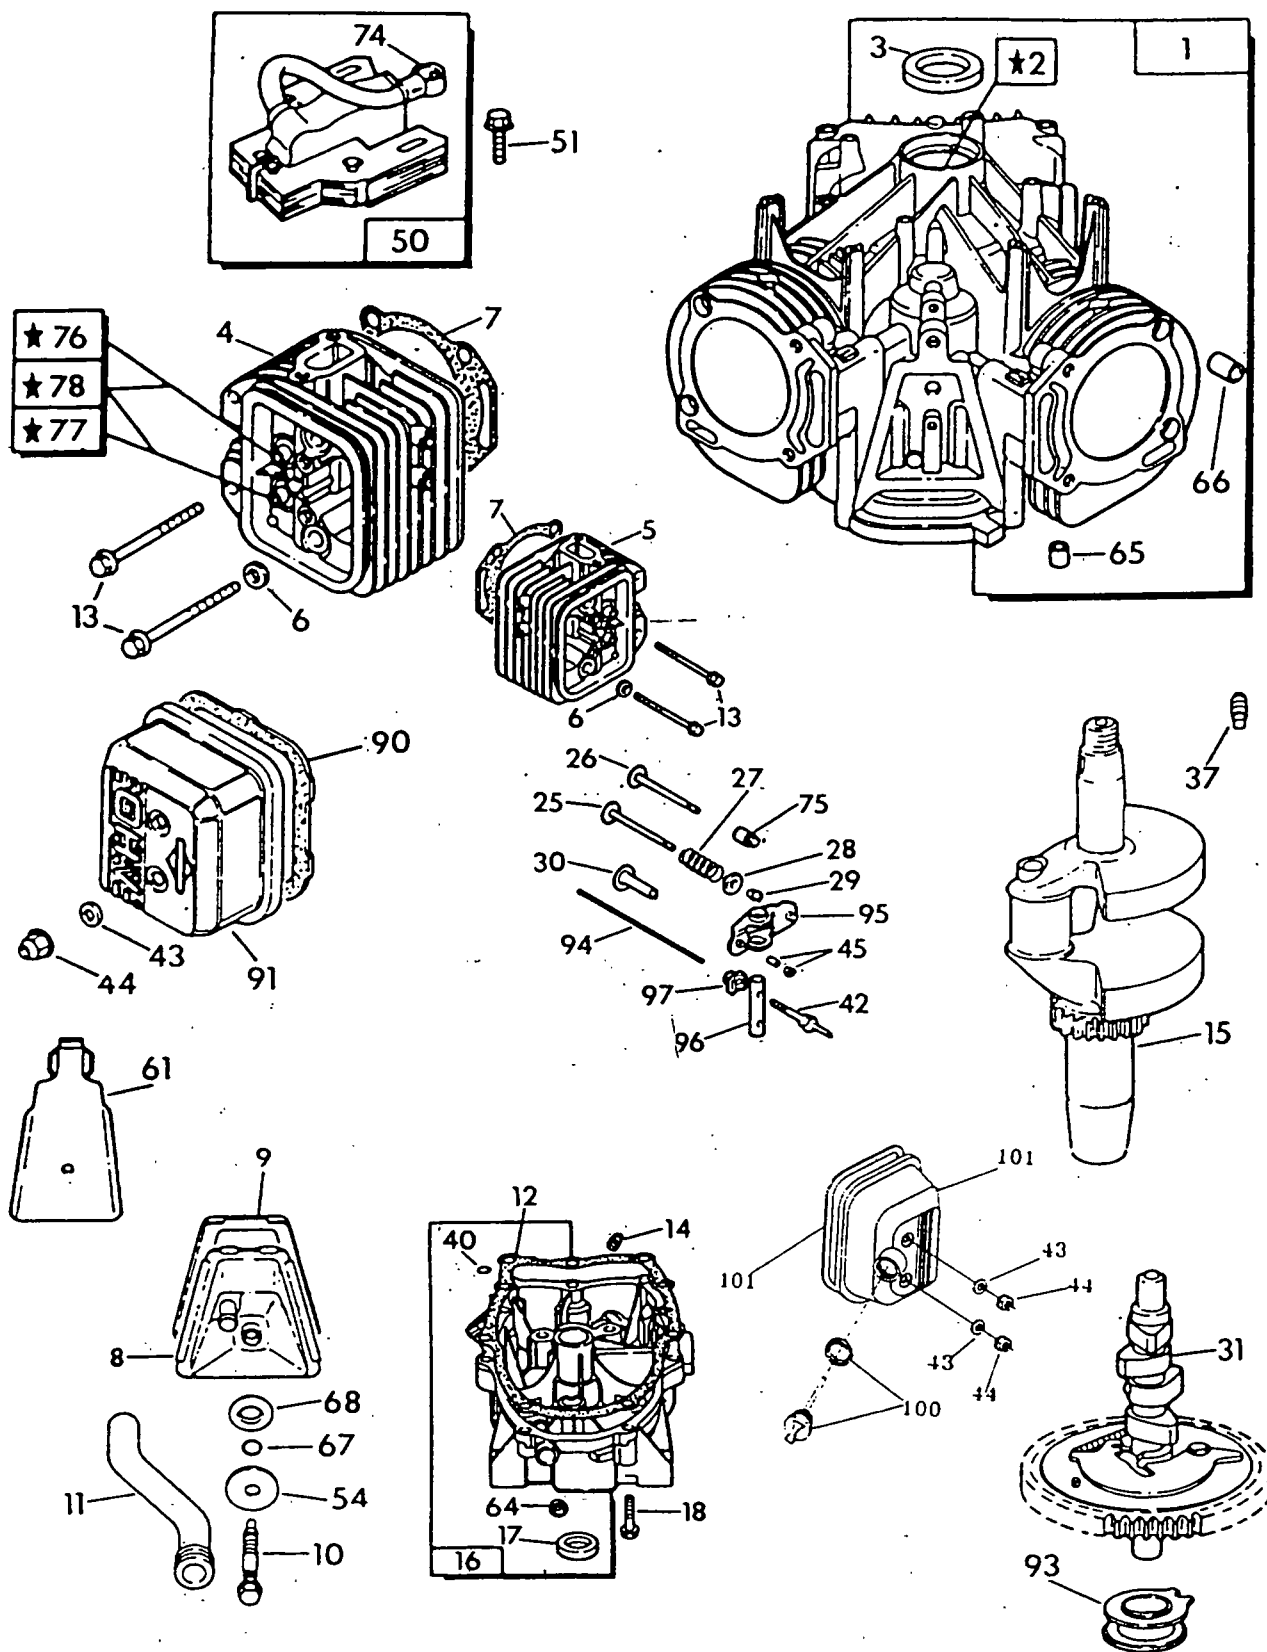

EXPLODED VIEW — ENGINE COMMON PARTS