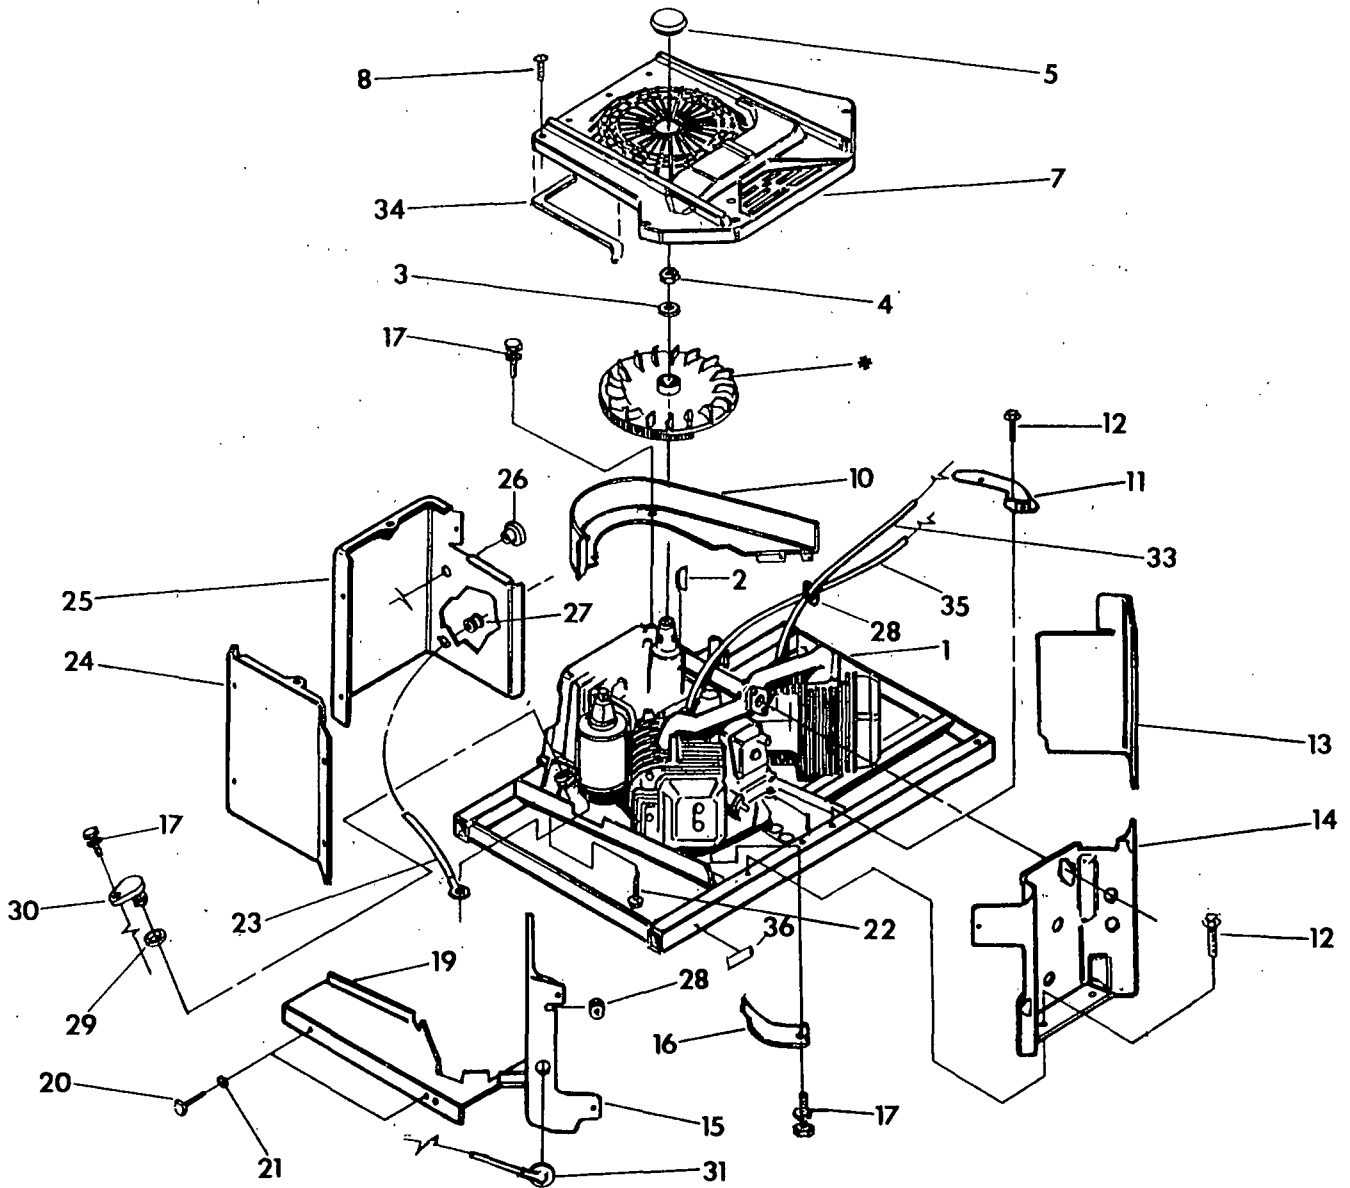

EXPLODED VIEW — SHEET METAL

Drawing No. 89403

REPAIR PARTS LIST — ENGINE SHEET METAL

Drawing No. 89403

ITEM	PART NO.	QTY.	DESCRIPTION
1	-----	1	See Engine Exploded View
2	67877	1	6 x 25 Woodruff Key
3	67198-N	1	Belleville Washer
4	67890	1	M20-1.50 Hex Nut
5	87865	1	Flywheel Access Plug
7	86313	1	Engine Housing Top
8	56893	23	No. 10-24 x 3/8" Crimptite Screw
10	87750	1	Flywheel Scroll
11	74916	1	No. 2 Base Cover
12	74908	9	M5 x 10mm Taptite Screw
13	73190	1	No. 2 Cylinder Wrapper
14	78858	1	Valley Cover
15	78859	1	No. 1 Cylinder Wrapper
16	74902	2	Wrapper — Barrel
17	66476	2	M6-1.00 x 12mm Capscrew with lock washer
19	73191	1	No. 1 Base Cylinder Cover
20	42907	2	M8-1.25 x 16mm Capscrew
21	22129	2	M8 Lockwasher
22	75246	4	3/8"-16 x 1-1/4" Screw
23	10-74260	1	No. 16 Wire Assembly
24	74900	1	Starter Cover
25	73186	1	Crankcase Wrapper
26	81108	1	Snap Bushing
27	22717-B	1	Rubber Grommet
28	22717-A	3	Rubber Grommet
29	67866	1	O-ring
30	77001	1	Oil Fill Plug
31	73132	2	Spark Plug Boot
33	87858A	1	Ground Wire Assembly — #2 cyl.
34	29289	2 ft.	Foam Tape
35	87858B	1	Ground Wire Assembly — #1 cyl.
36	50277	1	Oil Drain Decal