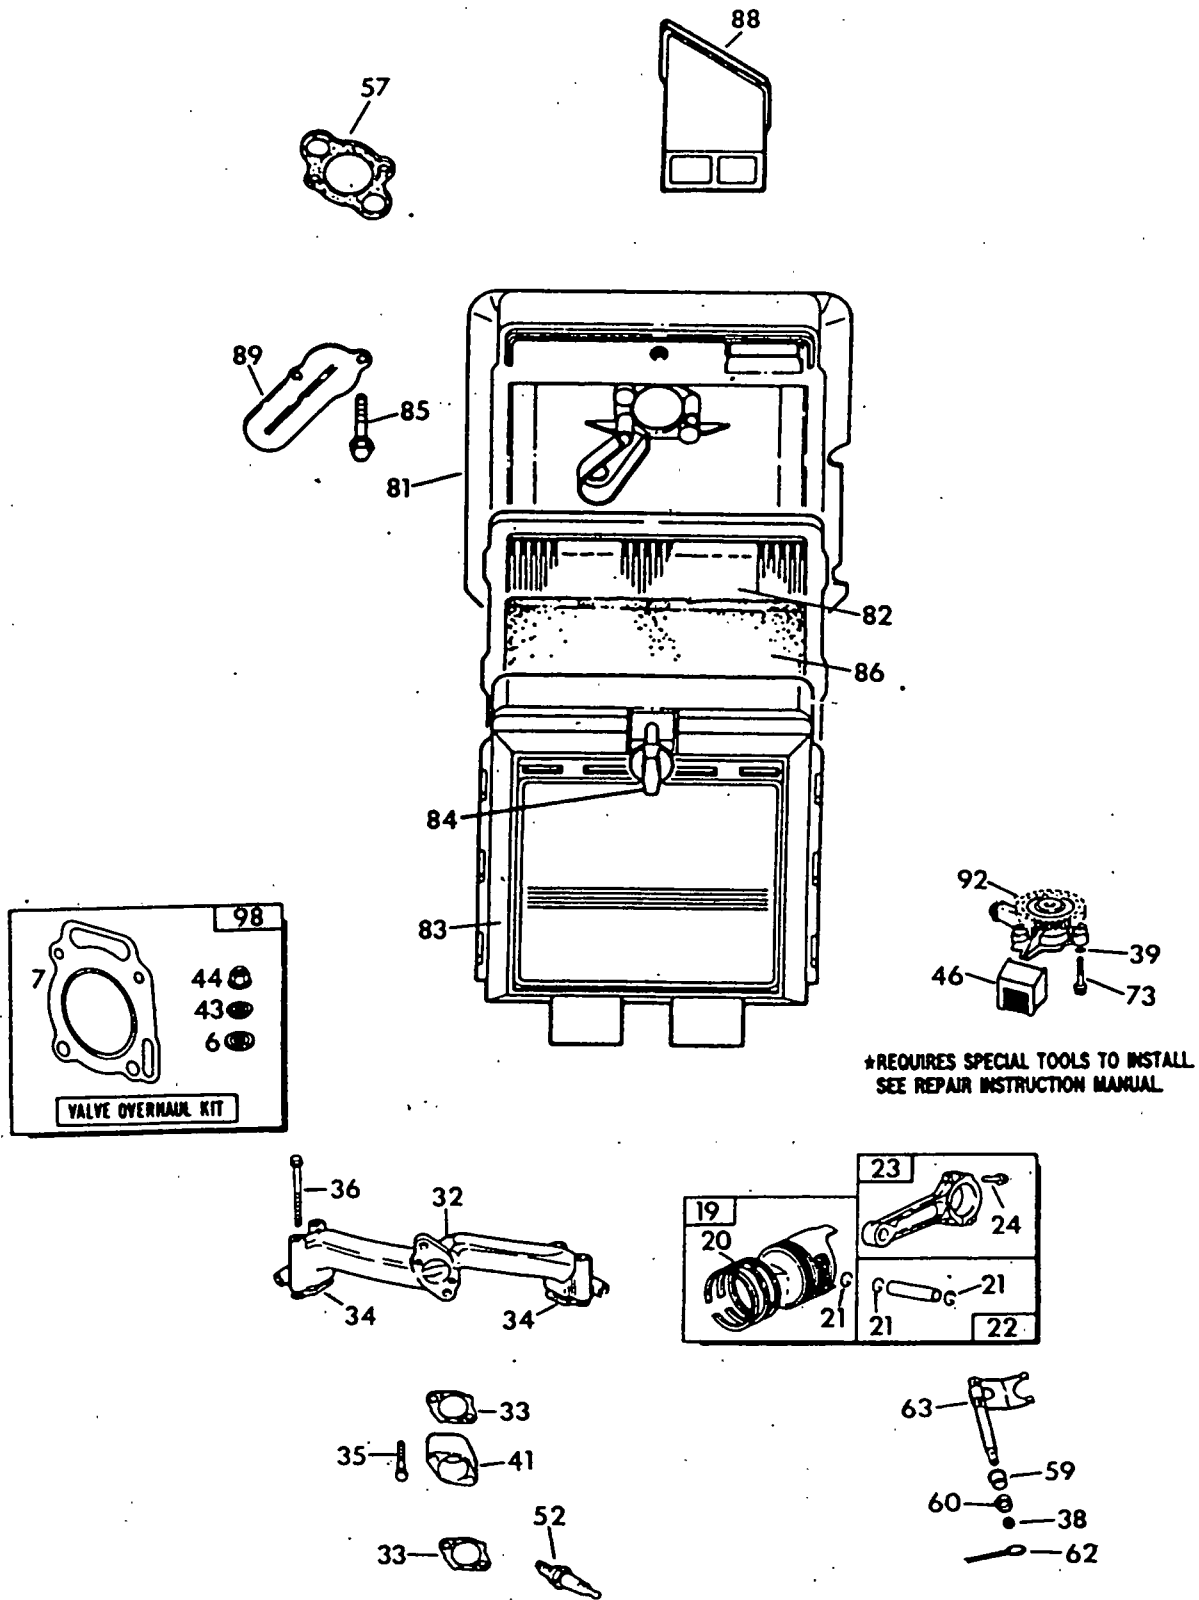

EXPLODED VIEW — ENGINE COMMON PARTS