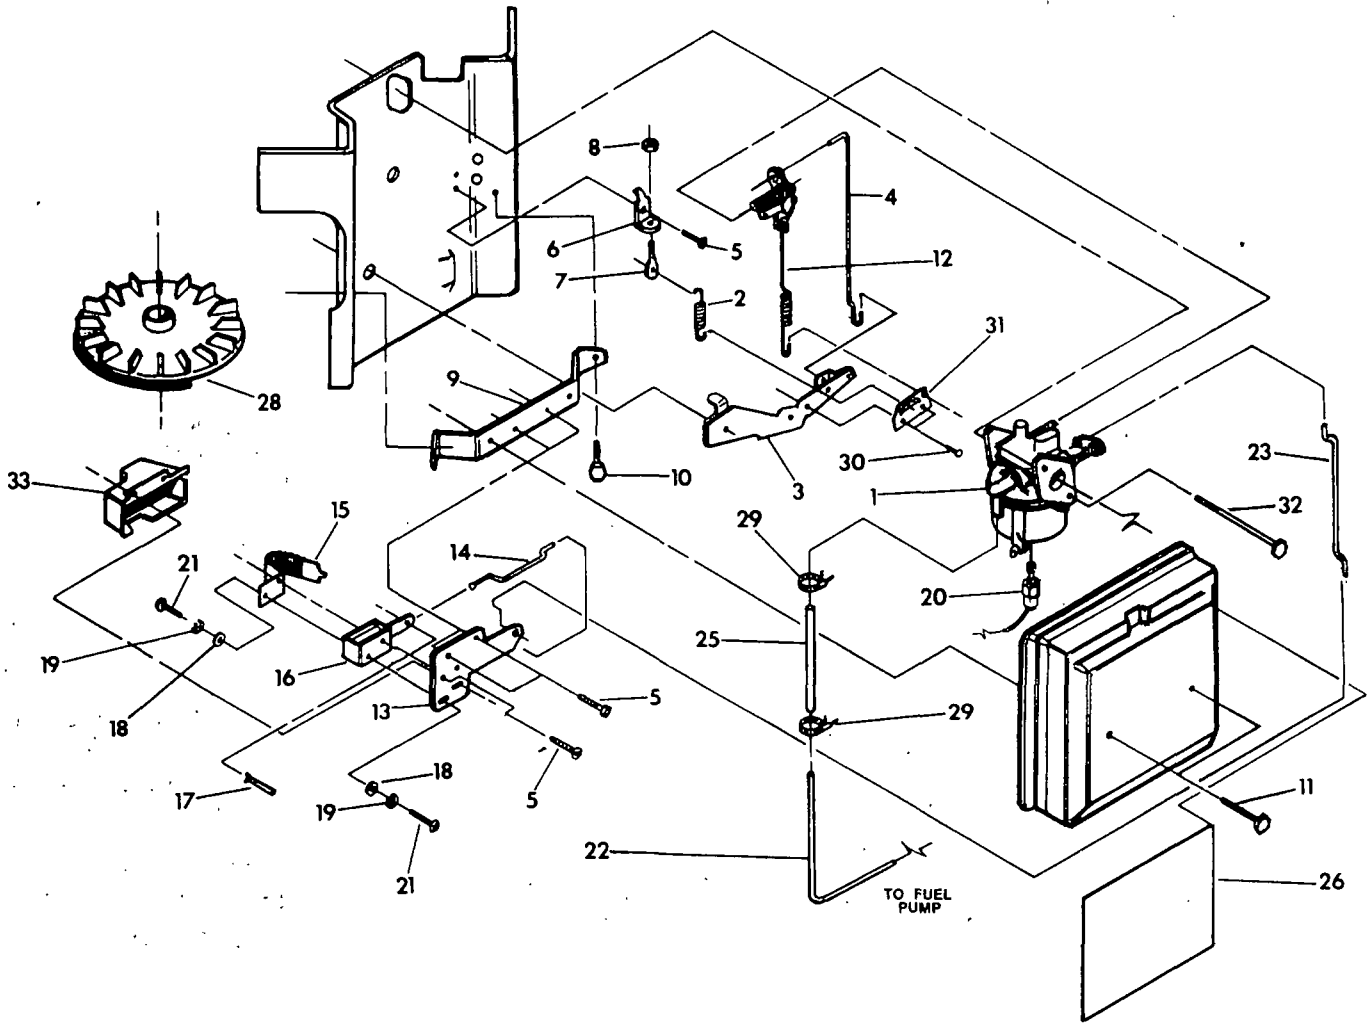

EXPLODED VIEW — CARBURETOR AND AIR CLEANER

Drawing No. 93753

ITEM	PART NO.	QTY.	DESCRIPTION	ITEM	PART NO.	QTY.	DESCRIPTION
1	73112B	1	Carburetor Assembly	18	31879	4	No. 4 Flat Washer
2	74962-C	1	Governor Spring	19	22159	4	No. 4 Lock Washer
3	70155	1	Governor Lever	20	89870	1	Fuel Solenoid Shutoff (Q70)
4	70108	1	Governor-to-Carburetor Rod	21	72536	2	No. 4-40 x 1/4" Screw
5	56893	5	No. 10-24 x 1/2" Screw	22	87770	1	5/16" dia. Fuel Line
6	74961	1	Governor Adjuster Bracket	23	74946	1	Choke Link
7	47227	1	Governor Adjuster Screw	25	47662-T	1	4-1/2" long Fuel Hose
8	37398	1	Hex Lock Nut (nylon)	26	91352	1	Air Cleaner Decal (Q55)
9	73131	1	Air Cleaner Support Bracket	27	91352-A	1	Air Cleaner Decal (Q70)
10	66476	2	M6-1.0 x 12mm Hex Screw	27	75252	1	Carburetor Overhaul Kit
11	70575	2	M6-1.0 x 25mm Hex Screw	28	73130	1	Flywheel Assembly
12	70125	1	Anti-Lash Spring	29	40173	2	Hose Clamp (screw type)
13	73374	1	Choke Support Bracket	30	66829	2	1/8" dia. x 1/8" long Rivet
14	74947	1	Choke Control Rod	31	75944	1	Governor Spring Bracket
15	89473	1	Bimetal Choke Assembly	32	70594	2	M6-1.0 x 93mm Capscrew with washer
16	91306	1	Choke Solenoid	33	77075	1	Choke Coil Cover
17	77091	1	Cotter Pin