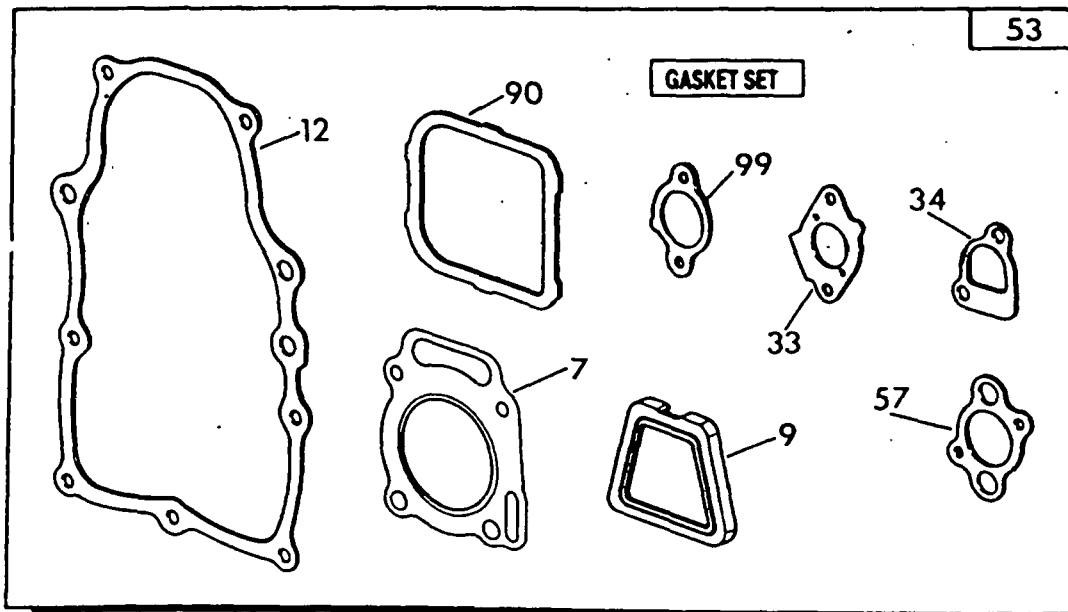

EXPLODED VIEW — ENGINE COMMON PARTS

REPAIR PARTS — GN-570 ENGINE

Drawing No. 89653

ITEM	PART NO.	QTY.	DESCRIPTION	ITEM	PART NO.	QTY.	DESCRIPTION
1	89962	1	Cylinder Assembly	49	75257	4	Brush Assembly
2	69333	1	Sleeve Bearing	50	67891	1	Ignition Armature Assembly
3	67805	1	Oil Seal	51	72536	2	Ignition Armature Screw
4	89963	1	No. 1 Cylinder Head Assembly	52	72347	2	Δ Spark Plug
5	89964	1	No. 2 Cylinder Head Assembly	53	75258	1	Engine Gasket Kit
6	70169	4	Sealing Washer	55	75260	1	Starter Drive Assembly
7	89965	2	Cylinder Head Gasket	56	75261	1	Clutch Assembly
8	89966	1	Breather Assembly	57	66480	1	Air Cleaner Gasket
9	72315	1	Breather Gasket	58	75269	1	Armature Assembly
10	89967	2	Breather Screw	59	72361	1	Governor Shaft Bushing
11	70596	1	Breather Tube	60	72362	1	Governor Shaft Bushing
12	69336	1	Oil Sump Gasket	61	70199	1	Breather Baffle
13	69325	8	Cylinder Head Bolt	62	72366	1	Cotter Pin
14	67888	2	3/8" NPT Oil Drain Plug	63	72367	1	Governor Fork
15	89968	1	Crank Shaft Assembly	64	72365	1	Governor Shaft Washer
16	75247	1	Oil Sump Assembly	65	68555	2	Crankcase Dowel
17	67924	1	Oil Seal Assembly	66	67806	4	Cylinder Head Dowel
18	67878	9	Oil Sump Bolt	68	75263	1	Breather Seal Screw
19	89969	2	Standard Piston Assembly	69	75264	1	Starter Gear
20	89970	2	Standard Piston Ring Set	70	75265	1	Starter End Cap Assembly
21	69327	4	Piston Locking Ring	71	75266	1	Commutator Cap Assembly
22	89971	2	Standard Piston Ring	72	75267	1	Starter Housing Assembly
23	89972	2	Connecting Rod Assembly	73	68572	2	Oil Pump Screw
24	72346	4	Connecting Rod Bolt	74	75272	2	Spark Plug Terminal
25	69316	2	Exhaust Valve	75	70122	2	Valve Stem Seal
26	69317	2	Intake Valve	76	67910	2	Intake Valve Seat
27	67816	4	Valve Spring	77	67911	2	Exhaust Valve Seat
28	69320	4	Valve Spring Retainer	78	67813	4	Valve Guide
29	70513	4	Valve Keeper	79	75268	1	Retainer and Pin
30	70584	4	Valve Tappet	80	75270	1	Roll Pin
31	70530	1	Camshaft Assembly	81	70592	1	Air Cleaner Base
32	72358	1	Intake Manifold	82	73123	1	Air Filter
33	69379	2	Carburetor Mounting Gasket	83	70593	1	Air Cleaner Cover
34	67895	2	Intake Manifold Gasket	84	72300	1	Air Cleaner Cover Screw
35	70594	2	Carburetor Mounting Bolt	85	67156	2	Air Cleaner Base Screw
36	67158	4	Intake Manifold Mounting Bolt	86	69341	1	Foam Pre-cleaner
37	68574	1	1/8" NPT Plug Pipe	87	490316	1	Brush Set Spring
38	68554	1	Governor Shaft Seal	88	70597	1	Air Inlet Tube
39	68573	1	Oil Pump O-ring	89	69358	1	Breather Deflector
40	70506	1	Oil Galley O-ring	90	67920	2	Valve Cover Gasket
41	70554	1	Carburetor Spacer	91	69328	2	Valve Cover
42	70568	4	Rocker Arm Stud	92	70547	1	Oil Pump Assembly
43	75253	4	Washer Valve Cover Seal	93	70536	1	Governor Slider
44	67885	4	M6 Nylon Nut	94	70577	4	Push Rod
45	75254	4	Valve Adjust Screw	95	70599	4	Rocker Arm Assembly
46	70535	1	Oil Screen	96	70567	2	Rocker Arm Shaft
47	75255	1	Starter Motor	97	70566	4	Rocker Arm Support
48	75256	2	Starter Motor Bolt	98	75271	1	Valve Overhaul Kit
				99	67897	2	Exhaust Gasket
				100	91481	1	Gasket and Cap Assembly
				101	91480	1	Rocker Arm and Cover