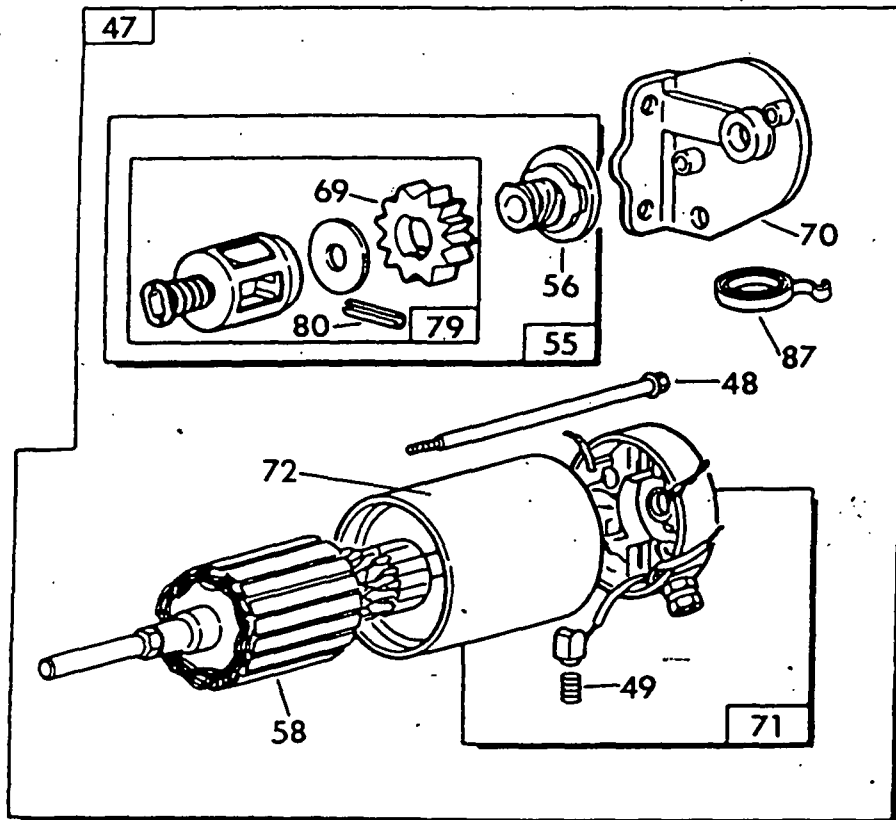

EXPLODED VIEW — ENGINE COMMON PARTS

REPAIR PARTS — GN-570 ENGINE

Drawing No. 89653

ITEM	PART NO.	QTY.	DESCRIPTION	ITEM	PART NO.	QTY.	DESCRIPTION
1	89962	1	Cylinder Assembly	49	75257	4	Brush Assembly
2	69333	1	Sleeve Bearing	50	67891	1	Ignition Armature Assembly
3	67805	1	Oil Seal	51	72536	2	Ignition Armature Screw
4	89963	1	No. 1 Cylinder Head Assembly	52	72347	2	Δ Spark Plug
5	89964	1	No. 2 Cylinder Head Assembly	53	75258	1	Engine Gasket Kit
6	70169	4	Sealing Washer	55	75260	1	Starter Drive Assembly
7	89965	2	Cylinder Head Gasket	56	75261	1	Clutch Assembly
8	89966	1	Breather Assembly	57	66480	1	Air Cleaner Gasket
9	72315	1	Breather Gasket	58	75269	1	Armature Assembly
10	89967	2	Breather Screw	59	72361	1	Governor Shaft Bushing
11	70596	1	Breather Tube	60	72362	1	Governor Shaft Bushing
12	69336	1	Oil Sump Gasket	61	70199	1	Breather Baffle
13	69325	8	Cylinder Head Bolt	62	72366	1	Cotter Pin
14	67888	2	3/8" NPT Oil Drain Plug	63	72367	1	Governor Fork
15	89968	1	Crank Shaft Assembly	64	72365	1	Governor Shaft Washer
16	75247	1	Oil Sump Assembly	65	68555	2	Crankcase Dowel
17	67924	1	Oil Seal Assembly	66	67806	4	Cylinder Head Dowel
18	67878	9	Oil Sump Bolt	68	75263	1	Breather Seal Screw
19	89969	2	Standard Piston Assembly	69	75264	1	Starter Gear
20	89970	2	Standard Piston Ring Set	70	75265	1	Starter End Cap Assembly
21	69327	4	Piston Locking Ring	71	75266	1	Commutator Cap Assembly
22	89971	2	Standard Piston Ring	72	75267	1	Starter Housing Assembly
23	89972	2	Connecting Rod Assembly	73	68572	2	Oil Pump Screw
24	72346	4	Connecting Rod Bolt	74	75272	2	Spark Plug Terminal
25	69316	2	Exhaust Valve	75	70122	2	Valve Stem Seal
26	69317	2	Intake Valve	76	67910	2	Intake Valve Seat
27	67816	4	Valve Spring	77	67911	2	Exhaust Valve Seat
28	69320	4	Valve Spring Retainer	78	67813	4	Valve Guide
29	70513	4	Valve Keeper	79	75268	1	Retainer and Pin
30	70584	4	Valve Tappet	80	75270	1	Roll Pin
31	70530	1	Camshaft Assembly	81	70592	1	Air Cleaner Base
32	72358	1	Intake Manifold	82	73123	1	Air Filter
33	69379	2	Carburetor Mounting Gasket	83	70593	1	Air Cleaner Cover
34	67895	2	Intake Manifold Gasket	84	72300	1	Air Cleaner Cover Screw
35	70594	2	Carburetor Mounting Bolt	85	67156	2	Air Cleaner Base Screw
36	67158	4	Intake Manifold Mounting Bolt	86	69341	1	Foam Pre-cleaner
37	68574	1	1/8" NPT Plug Pipe	87	490316	1	Brush Set Spring
38	68554	1	Governor Shaft Seal	88	70597	1	Air Inlet Tube
39	68573	1	Oil Pump O-ring	89	69358	1	Breather Deflector
40	70506	1	Oil Galley O-ring	90	67920	2	Valve Cover Gasket
41	70554	1	Carburetor Spacer	91	69328	2	Valve Cover
42	70568	4	Rocker Arm Stud	92	70547	1	Oil Pump Assembly
43	75253	4	Washer Valve Cover Seal	93	70536	1	Governor Slider
44	67885	4	M6 Nylon Nut	94	70577	4	Push Rod
45	75254	4	Valve Adjust Screw	95	70599	4	Rocker Arm Assembly
46	70535	1	Oil Screen	96	70567	2	Rocker Arm Shaft
47	75255	1	Starter Motor	97	70566	4	Rocker Arm Support
48	75256	2	Starter Motor Bolt	98	75271	1	Valve Overhaul Kit
				99	67897	2	Exhaust Gasket
				100	91481	1	Gasket and Cap Assembly
				101	91480	1	Rocker Arm and Cover