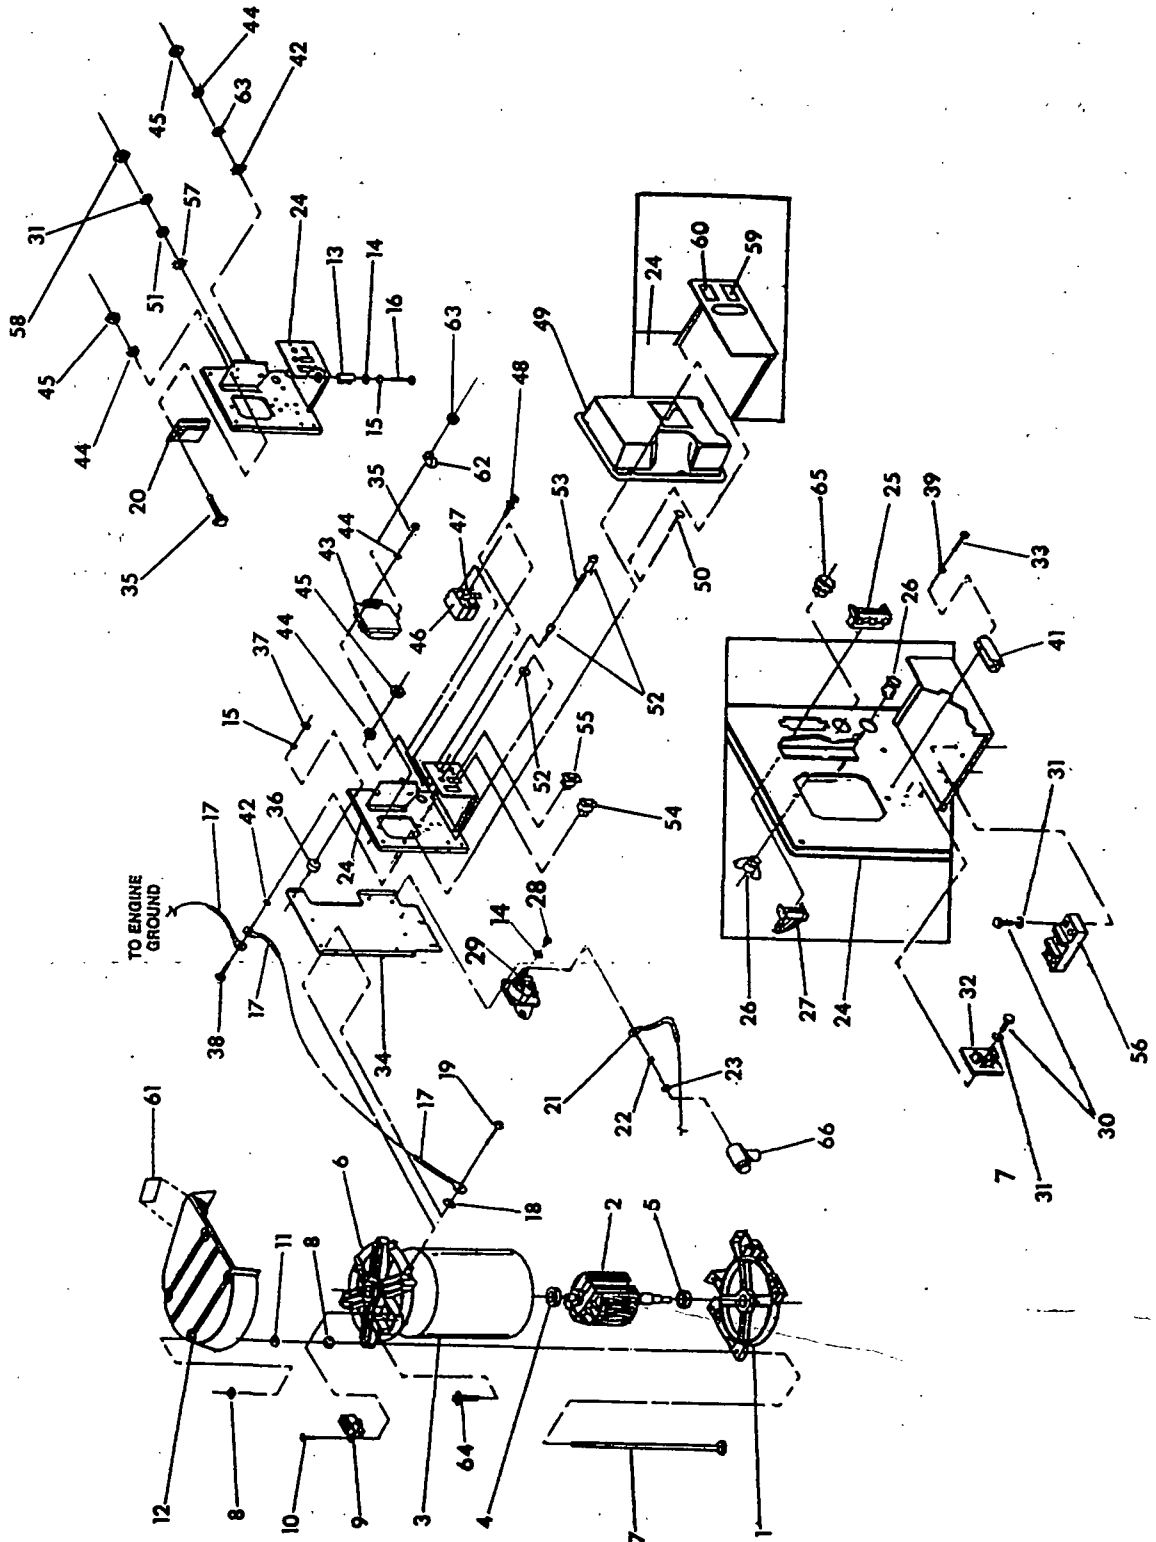

EXPLODED VIEW — ALTERNATOR AND PANEL

Recreational Vehicle Generator

REPAIR PARTS — ALTERNATOR AND PANEL

ITEM	PART NO	QTY.	DESCRIPTION	ITEM	PART NO.	QTY.	DESCRITPOIN
1	75995	1	Lower Bearing Carrier	34	86317	1	Panel Support Bracket
2	77004G	1	Rotor Assembly	35	75235	4	M5-0.8 x 30mm Capscrew
3	87845G	1	Stator Assembly	36	82737	4	Vibration Mount
4	73159	1	Ball Bearing	37	49813	4	M6 Hex Nut
5	31971	1	Ball Bearing	38	49815	1	M5-0.8 x 16mm Capscrew
6	72379	1	Upper Bearing Carrier	39	43182	2	M3 Lock Washer
7	77006	4	Stator Stud	41	54502	1	3A Circuit Breaker
8	52858	8	M8-1.25 Flange Lock Nut	42	67444	1	M5 Shakeproof Washer
9	66386	1	Brush Holder	43	83049	1	Voltage Regulator
10	66849	2	M5-0.80 x 15mm	44	49226	6	M5 Lock Washer
11	27756	4	Nylon Washer	45	51716	4	M5-0.80 Hex Nut
12	86314	1	Generator Top Housing	46	90145	1	30A Circuit Breaker
13	75234	1	Resistor	47	90145	1	30A Circuit Breaker
14	22473	3	Flat Washer	48	25105	4	No. 6-32 Screw with lock washer
15	22097	5	M6 Lock washer	49	86315	1	Panel Cover
16	74095	1	M6-1.00 x 60mm Capscrew	50	90734	4	M4-0.7 x 16mm Capscrew and Flat Washer
17	90141	2	Ground Cable				
18	22447	1	Shakeproof Lock Washer	51	22985	1	M4 Flat Washer
19	74906	4	M6-1.00 x 20mm Screw	52	32300	1	Fuse Holder
20	92234	1	Controller Circuit Board	53	22676	1	15 Amp Fuse
21	10-74260	1	Starter Cable	54	87798	1	Start/Stop Switch
22	22129	2	5/16" Lock Washer	55	92113	1	Fuel Pump Switch
23	22259	2	5/16"-18 Hex Nut	56	75210A	1	Terminal Block
24	86316	1	Panel Sheet Metal	57	23365	1	M4 Shakeproof Washer
25	53650	1	4-pin Connector	58	51715	1	M4-0.7 Hex Nut
26	20575	1	Connector	59	90157	1	Decal — C.B. Rating 30 Amp
27	75244	1	Remote Harness	60	90156	1	Decal — C.B. Rating 20 Amp
28	66476	2	M6-1.0 x 12mm Capscrew with lock washer	61	89438B	1	Customer Connection Decal
				62	31791	1	Hose Clamp
29	86729	1	Starter Contactor	63	23897	1	M5 Flat Washer
30	75476	3	M4-0.7 x 16mm Capscrew	64	74908	1	M5 x 10mm Taptite Screw
31	22264	4	M4 Lock Washer	65	23484S	1	Bushing
32	65795	1	Battery Charge Rectifier	66	75763A	1	Battery Cable Boot
33	90987	2	M3-0.5 x 15mm Capscrew