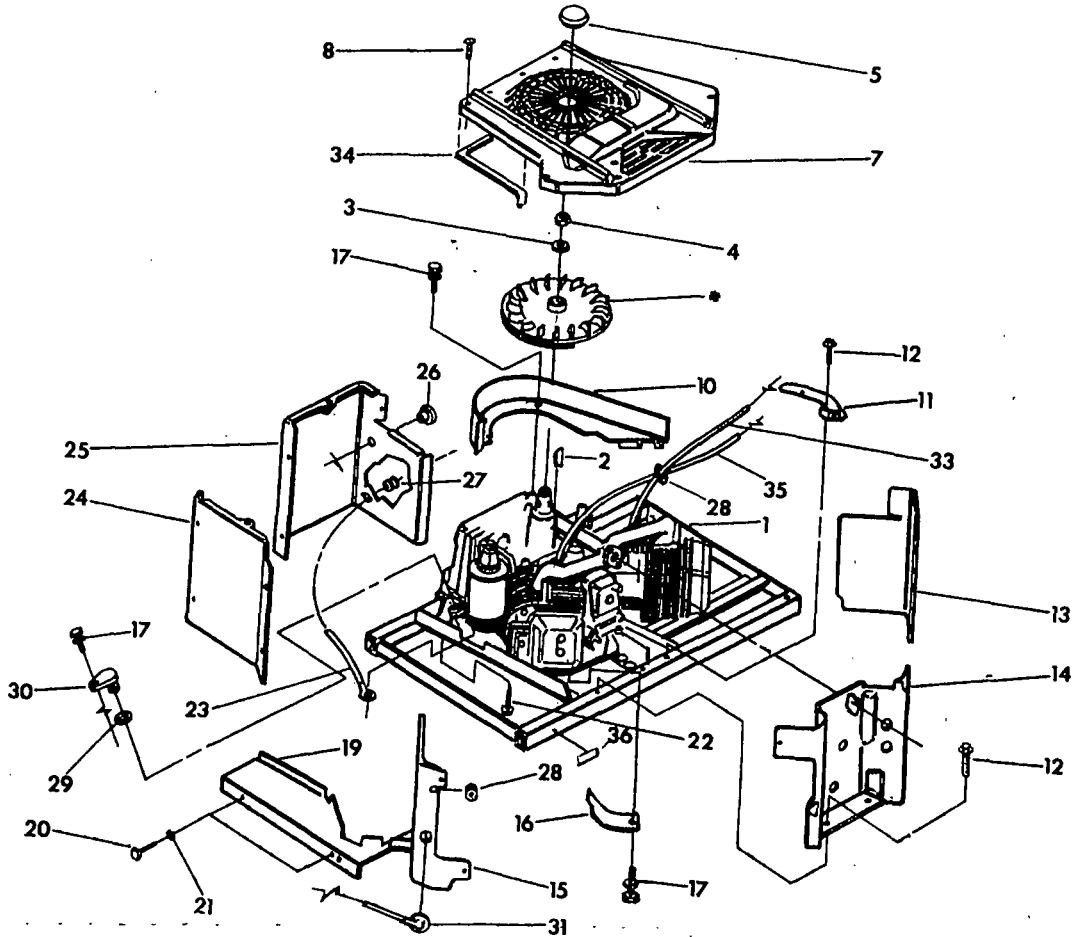

**EXPLODED VIEW — ENGINE ENCLOSURE**

ITEM	PART NO	QTY.	DESCRIPTION	ITEM	PART NO.	QTY.	DESCRIPTION
1	-----	1	See Engine Exploded View	20	42907	2	M8-1.25 x 16mm Capscrew
2	99258	1	6 x 25 Woodruff Key	21	22129	2	M8 Lockwasher
3	67198N	1	Belleville Washer	22	75246	4	3/8"-16 x 1-1/4" Screw
4	67890	1	M20-1.50 Hex Nut	23	10-74260	1	No. 16 Wire Assembly
5	87865	1	Flywheel Access Plug	24	74900	1	Starter Cover
7	86313	1	Engine Housing Top	25	73186	1	Crankcase Wrapper
8	56893	23	No. 10-24 x 3/8" Crimpite Screw	26	81108	1	Snap Bushing
10	87750	1	Flywheel Scroll	27	22717B	1	Rubber Grommet
11	74916	1	No. 2 Base Cover	28	22717A	3	Rubber Grommet
12	74908	9	M5 x 10mm Taplite Screw	29	67866	1	O-ring
13	73190	1	No. 2 Cylinder Wrapper	30	77001	1	Oil Fill Plug
14	78858	1	Valley Cover	31	73132	2	Spark Plug Boot
15	78859	1	No. 1 Cylinder Wrapper	33	87858A	1	Ground Wire Assembly — #2 cyl.
16	74902	2	Wrapper À Barrel	34	29289	2 ft.	Foam Tape
17	66476	5	M6-1.00 x 12mm Capscrew with lock washer	35	87858B	1	Ground Wire Assembly — #1 cyl.
19	73191	1	No. 1 Base Cylinder Cover	36	50277	1	Oil Drain Decal