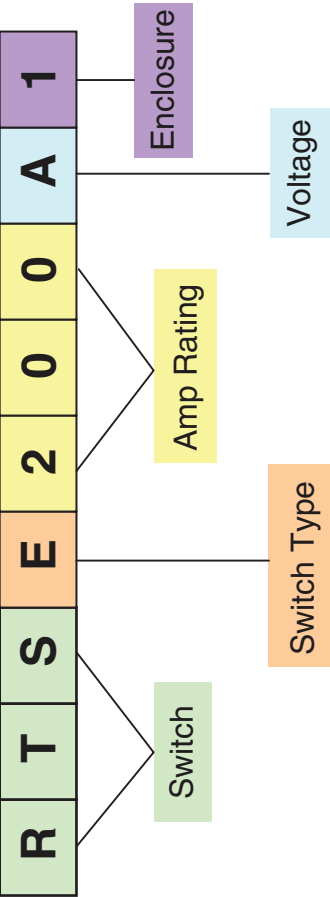

Qt Line Transfer Switch Number Description

Breakdown for Model Number Description