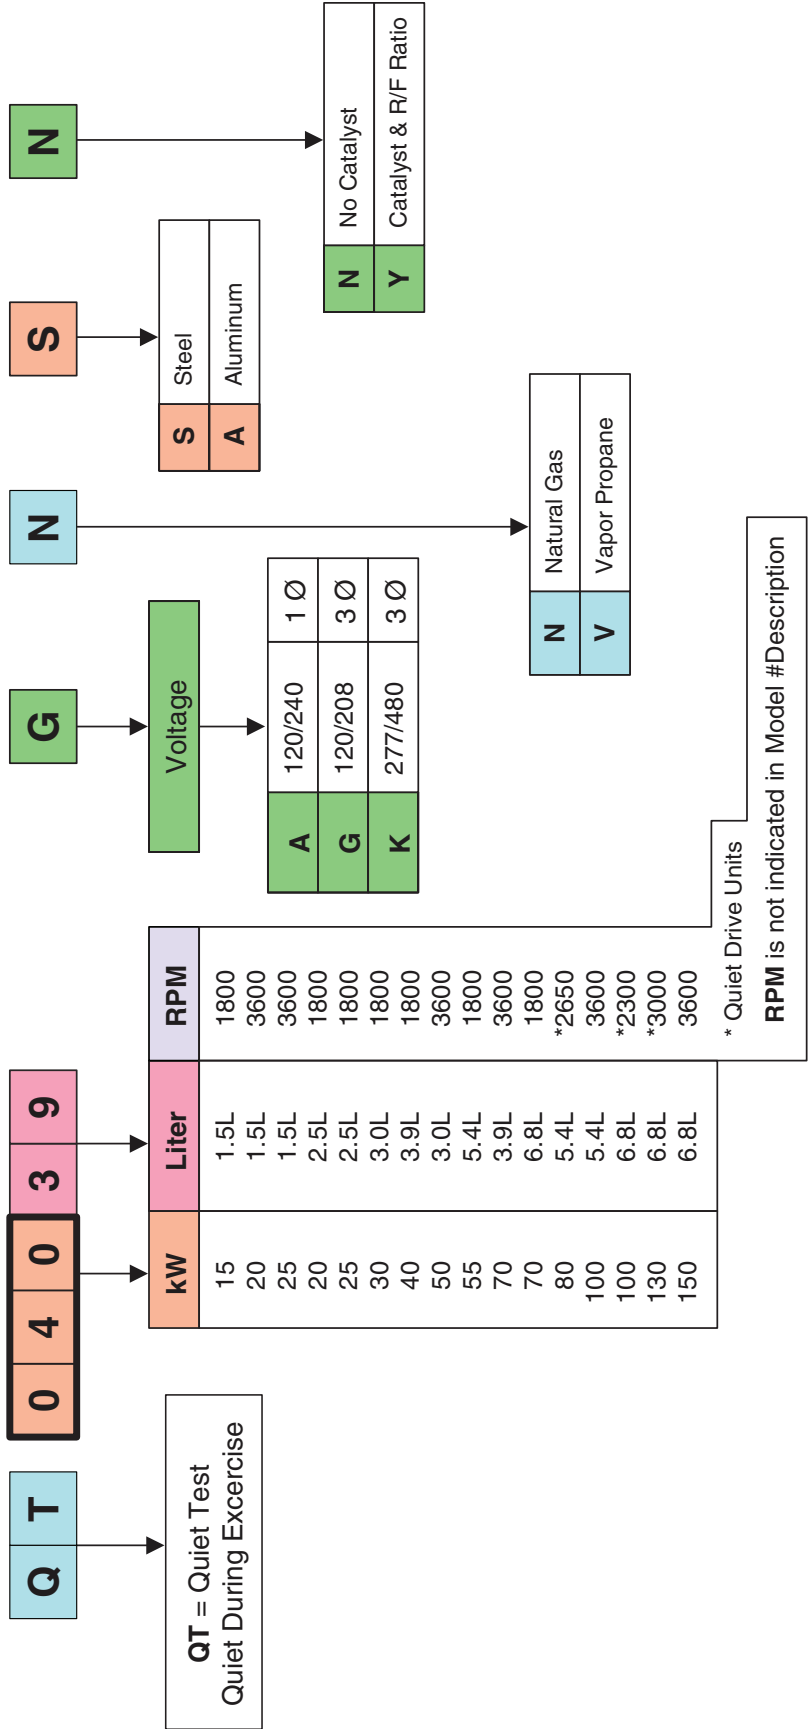

Breakdown for Model Number Description