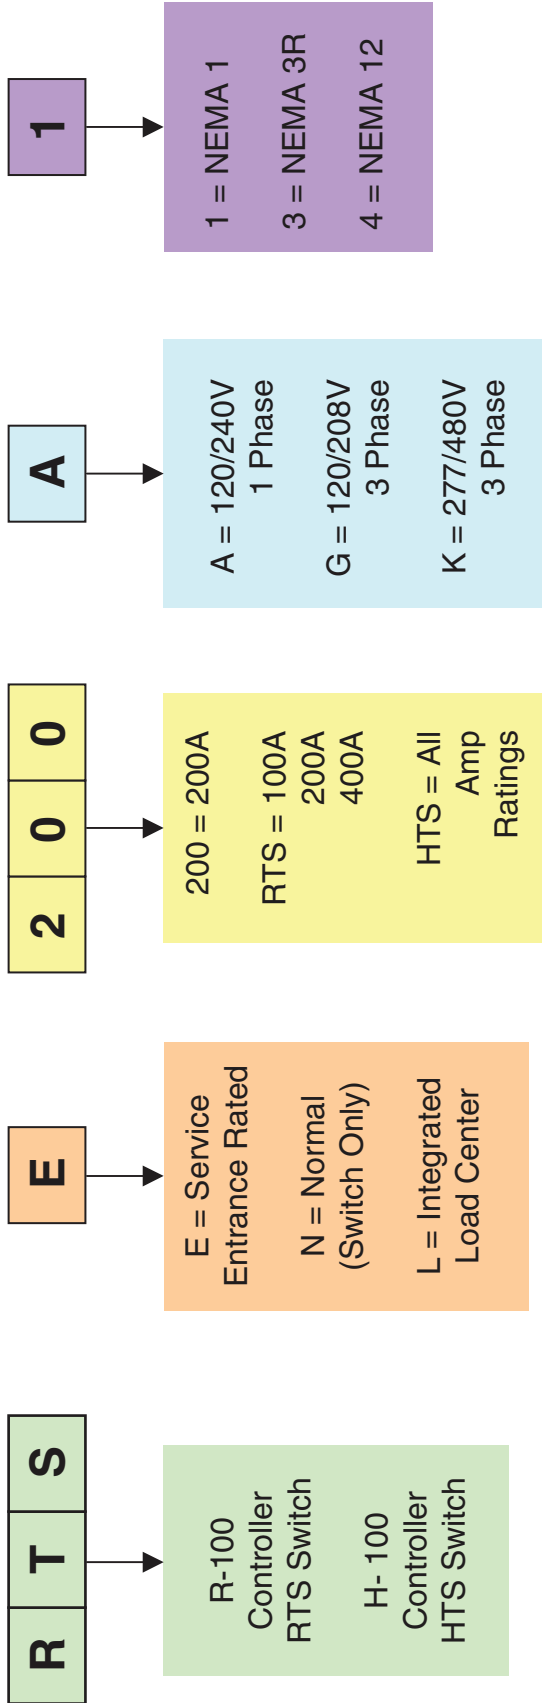

Every generator set has a metal DATA PLATE that contains important information pertinent to the generator. The data plate, which can be found attached to the generator's lower connection box, lists the unit's serial number and its rated voltage, amps, wattage capacity, phase, frequency, rpm, power factor, etc.

► Groups and Assembly Numbers

The data card lists the groups and corresponding assembly numbers for each unit. The assembly numbers refer to exploded view drawing numbers that are applicable to the specific generator model. These drawings are located in the back half of this manual.

**Note 3:**

**Enclosure:**

- A = NEMA 1
- B = NEMA 12
- C = NEMA 3R
- D = NEMA 12 W / Instrument Pkg.
- R = NEMA 4 - Aluminum
- F = NEMA 4X - Stainless Steel

Breakdown for Model Number Description

**Qt Line Transfer Switch Number Description**

**Breakdown for Model Number Description**