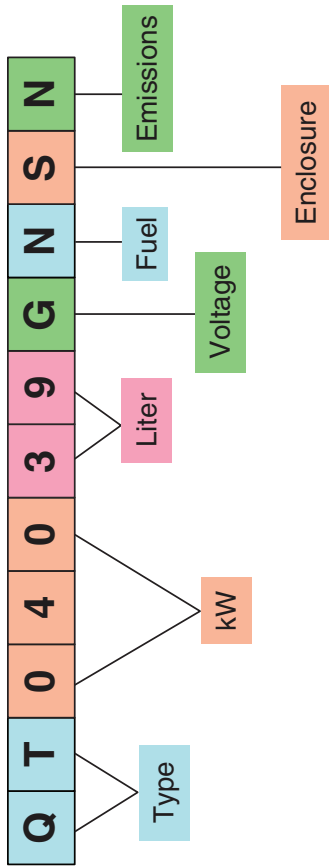

QT Model Number Description