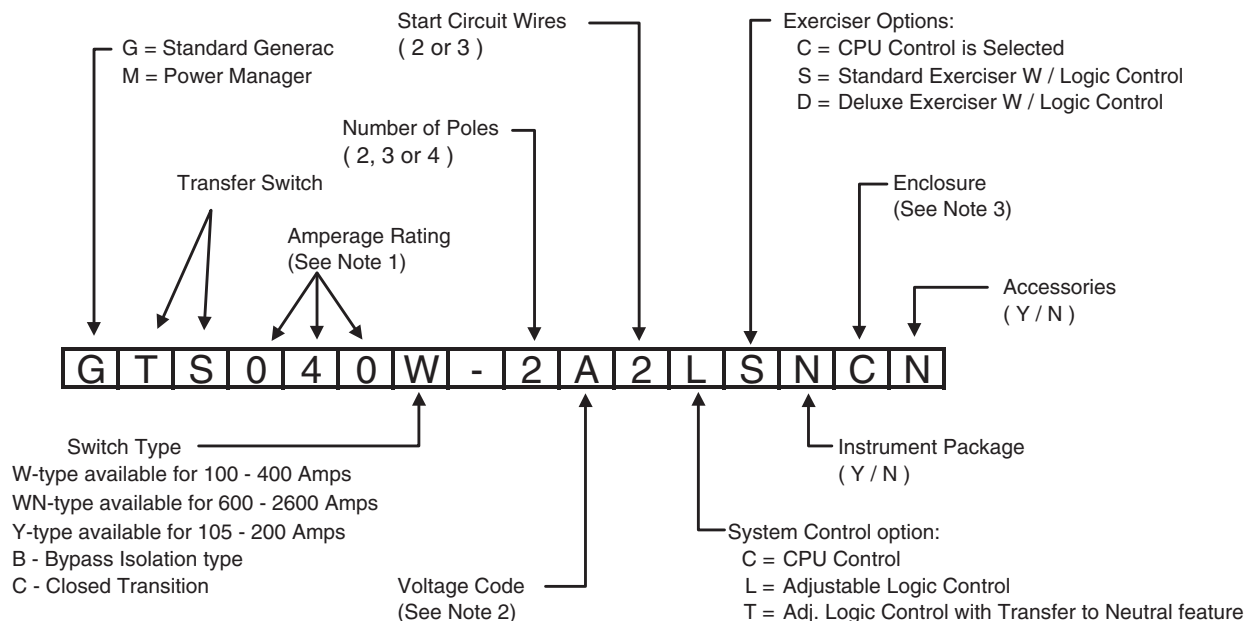

Type Code Legend for Configured Transfer Switches

Note 1:

Switch amperage rating is displayed value multiplied by 10
e.g. 040 = 400 amps
260 = 2600 amps

Note 2:

Voltage Code:

- A = 120 / 240 VAC (Single Phase / 3 Lead)
- D = 120 / 240 VAC (Single or Three Phase / 12 Lead)
  (Full capacity single or three phase; cannot be reconnected for 277/480V)
- G = 120 / 208 VAC (Three Phase / 12 Lead)
- J = 120 / 240 VAC (Three Phase / 12 Lead)
- K = 277 / 480 VAC (Three Phase / 12 Lead)
- L = 600 VAC (Three Phase / 3 Lead)
- M = 110 / 220 VAC (Single Phase / 3 Lead)
- N = 115 / 200 VAC (Single Phase / 12 Lead)
- P = 100 / 200 VAC (Three Phase / 12 Lead) (Adjustable to 240V)
- R = 231 / 400 VAC (Three Phase / 12 Lead) (Adjustable to 380V or 416V)
- S = 480 VAC (Three Phase / 3 Lead)
- X = Full Capacity All Voltages (Only with Direct Excitation)

Note 3:

Enclosure:

- A = NEMA 1
- B = NEMA 12
- C = NEMA 3R
- D = NEMA 12 W / Instrument Pkg.
- R = NEMA 4 - Aluminum
- F = NEMA 4X - Stainless Steel