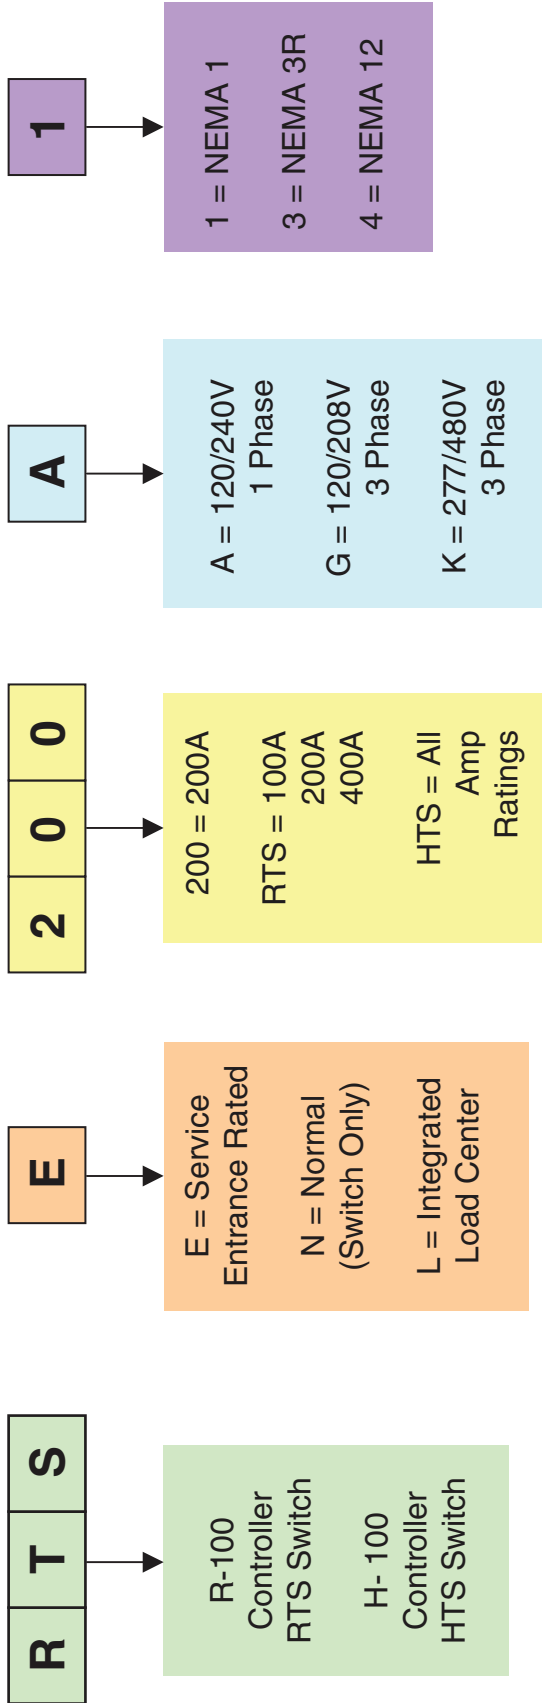

Qt Line Transfer Switch Number Description

Breakdown for Model Number Description