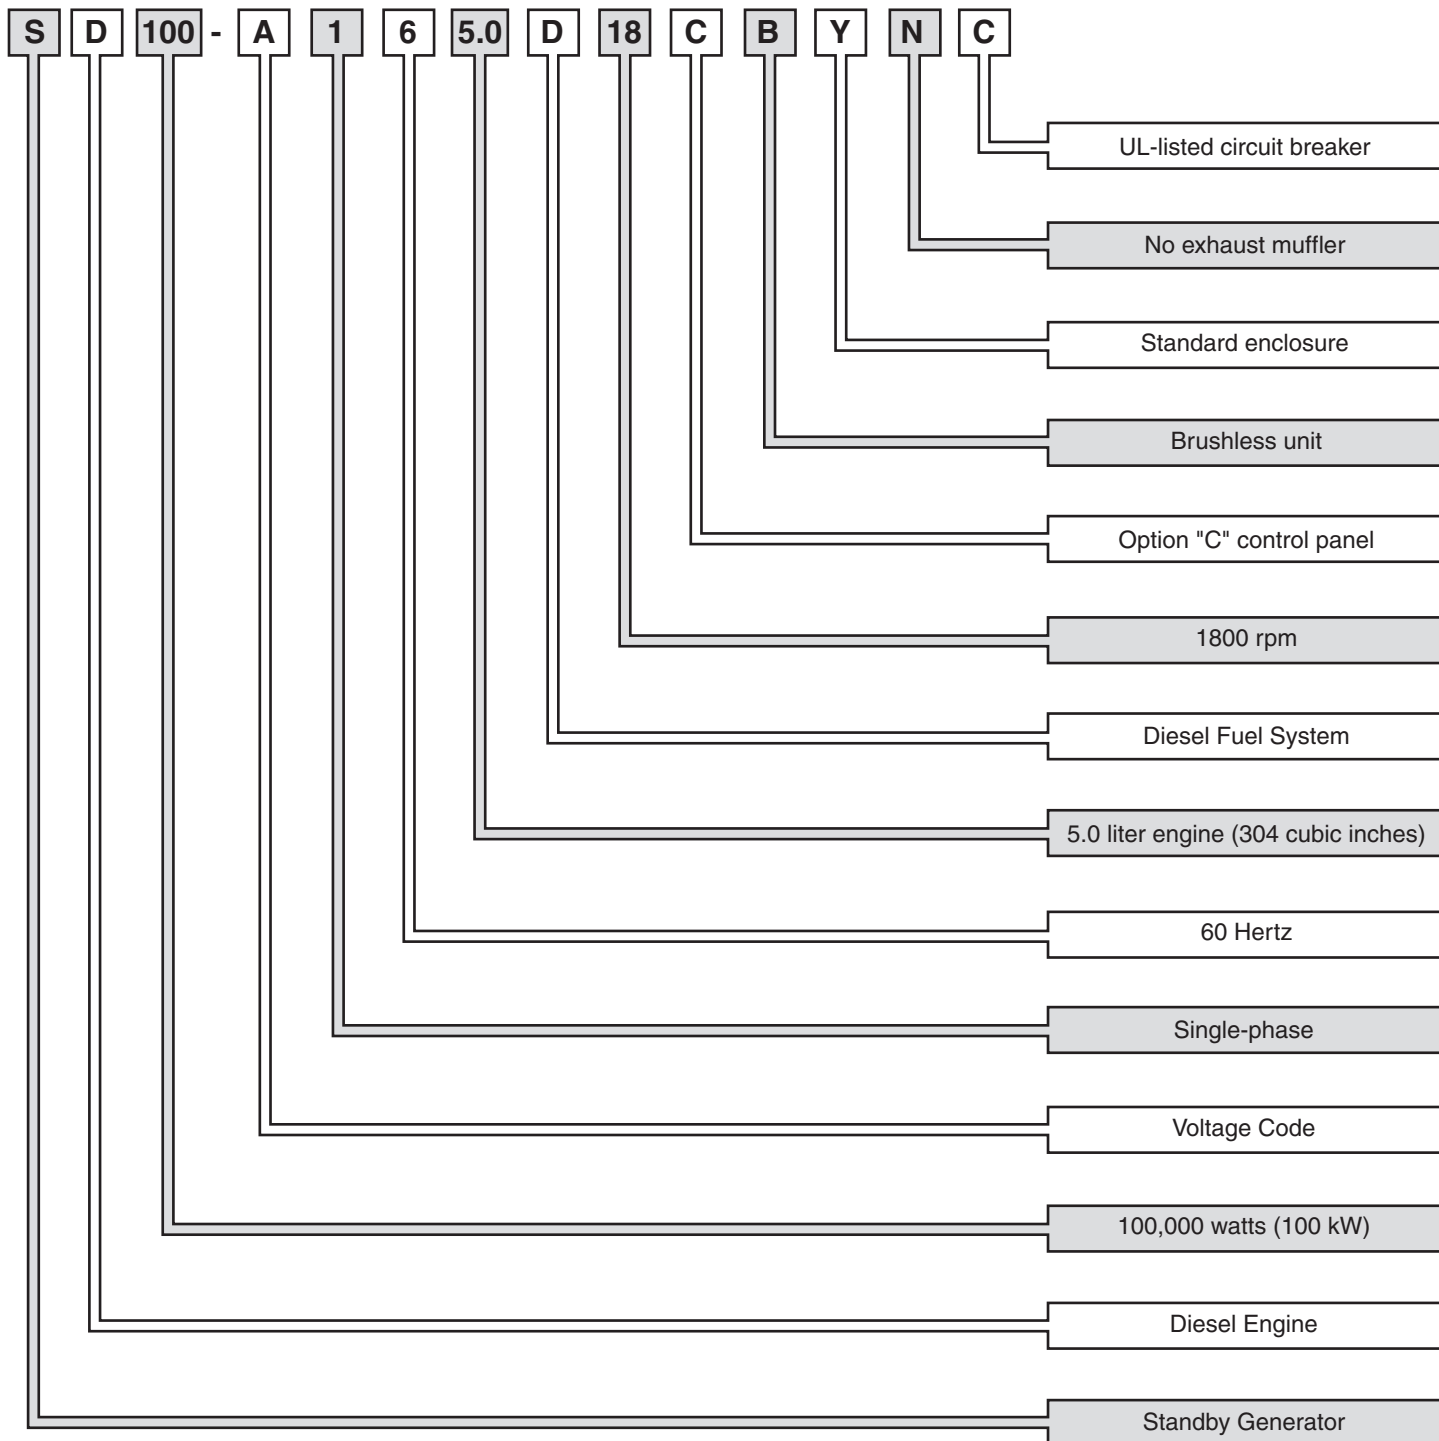

Identification Code Example