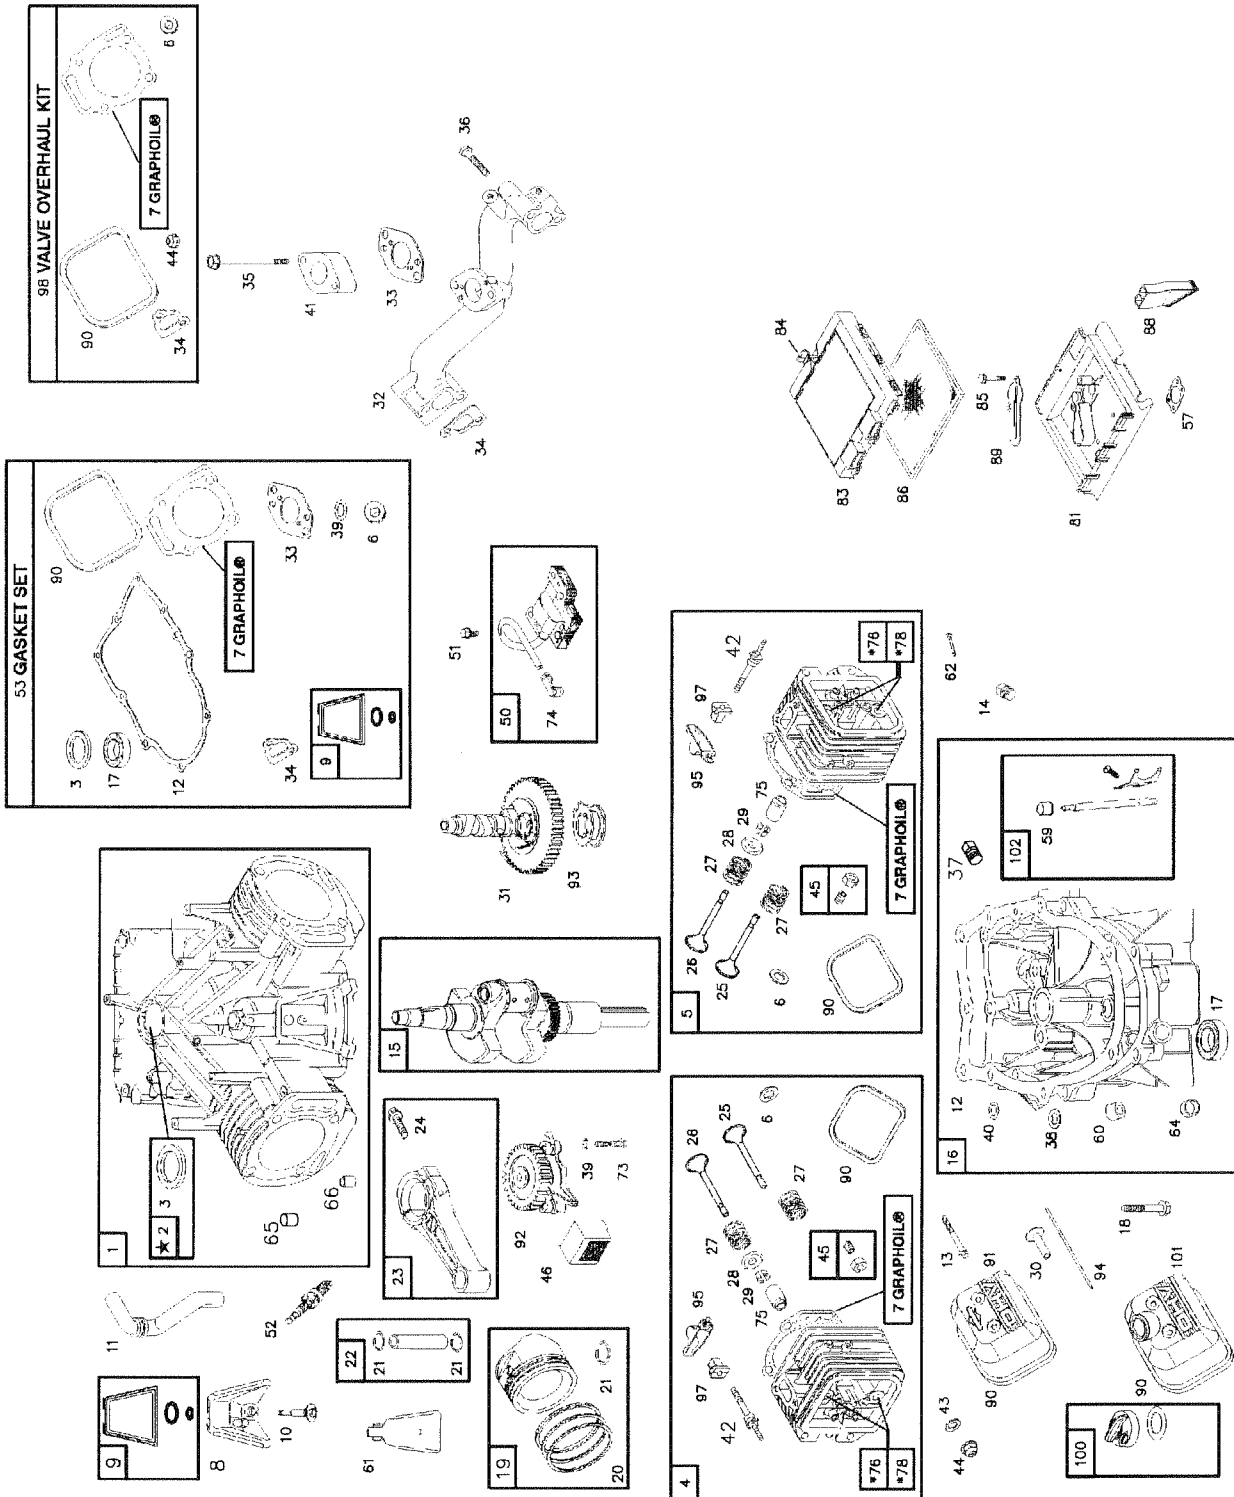

Section 10 – Exploded Views and Parts Lists

PRIMEPACT 55G and 55LP Recreational Vehicle Generators

Exploded View - Engine Common Parts – Drawing No. 79216-F

Section 10 – Exploded Views and Parts Lists

PRIMEPACT 55G and 55LP Recreational Vehicle Generators Exploded View - Engine Common Parts – Drawing No. 79216-F

ITEM	PART NO.	QTY.	DESCRIPTION	ITEM	PART NO.	QTY.	DESCRIPTION
1	069331	1	CYLINDER ASSEMBLY	44	067885	4	M6 NYLON NUT
*2	069333	1	SLEEVE BEARING	45	075254	4	VALVE ADJUST SCREW
3	067805	1	OIL SEAL	46	070535	1	OIL SCREEN
4	079234	1	NO. 1 CYLINDER HEAD ASSEMBLY	47	0C2881	1	STARTER MOTOR (NOT SHOWN)
5	079235	1	NO. 2 CYLINDER HEAD ASSEMBLY	51	072536	4	IGNITION ARMATURE SCREW
6	070169	4	SEALING WASHER	52	072347	2	SPARK PLUG
7	069332	2	CYLINDER HEAD GASKET	53	075258	1	ENGINE GASKET KIT
8	0851100104	1	BREATHER ASSEMBLY	57	066480	1	AIR CLEANER GASKET
9	072315	1	BREATHER GASKET	59	072361	1	GOVERNOR SHAFT BUSHING
10	089967	1	BREATHER SCREW	60	072362	1	GOVERNOR SHAFT BUSHING
11	070596	1	BREATHER TUBE	61	070199	1	BREATHER BAFFLE
12	069336	1	OIL SUMP GASKET	62	072366	1	COTTER PIN
13	069325	8	CYLINDER HEAD BOLT	64	072365	1	GOVERNOR SHAFT WASHER
14	067888	2	3/8" NPT OIL DRAIN PLUG	65	068555	2	CRANKCASE DOWEL
15	072334	1	CRANKSHAFT ASSEMBLY	66	067806	4	CYLINDER HEAD DOWEL
16	075247	1	OIL SUMP ASSEMBLY	73	068572	2	OIL PUMP SCREW
17	067924	1	OIL SEAL ASSEMBLY	74	075272	2	SPARK PLUG TERMINAL
18	067878	9	OIL SUMP BOLT	75	070122	4	VALVE STEM SEAL
19	075248	2	STANDARD PISTON ASSEMBLY	76	067910	2	INTAKE VALVE SEAT
20	075249	2	STANDARD PISTON RING SET	78	067813	4	VALVE GUIDE
21	069327	4	PISTON LOCKING RING	81	070592	1	AIR CLEANER BASE
22	075250	2	STANDARD PISTON RING	82	073123	1	AIR FILTER (NOT SHOWN)
23	075251	2	CONNECTING ROD ASSEMBLY	83	070593	1	AIR CLEANER COVER
24	072346	4	CONNECTING ROD BOLT	84	0C3633	1	AIR CLEANER COVER SCREW
25	069316	2	EXHAUST VALVE	85	067156	2	AIR CLEANER BASE SCREW
26	069317	2	INTAKE VALVE	86	069341	1	FOAM PRE-CLEANER
27	067816	4	VALVE SPRING	88	070597	1	AIR INLET TUBE
28	069320	4	VALVE SPRING RETAINER	89	072305	1	BREATHER DEFLECTOR
29	070513	4	VALVE KEEPER	90	067920	2	VALVE COVER GASKET
30	070584	4	VALVE TAPPET	91	069328	2	VALVE COVER
31	070530	1	CAMSHAFT ASSEMBLY	92	070547	1	OIL PUMP ASSEMBLY
32	072358	1	INTAKE MANIFOLD	93	070536	1	GOVERNOR SLIDER
33	069379	2	CARBURETOR MOUNTING GASKET	94	070577	4	PUSH ROD
34	067895	2	INTAKE MANIFOLD GASKET	95	070599	4	ROCKER ARM
35	070594	2	CARBURETOR MOUNTING BOLT	97	070566	4	ROCKER ARM SUPPORT
36	067158	4	INTAKE MANIFOLD MOUNTING BOLT	98	075271	1	VALVE OVERHAUL KIT
37	068574	1	1/8" NPT PLUG PIPE	99	067897	2	EXHAUST GASKET (NOT SHOWN)
38	068554A	1	GOVERNOR SHAFT SEAL	100	091481	1	GASKET AND CAP ASSEMBLY
39	068573	1	OIL PUMP O-RING	101	091480	1	ROCKER ARM COVER
40	070506	1	OIL GALLEY O-RING	102	0D1198	1	GOVERNOR CRANK
41	070554	1	CARBURETOR SPACER				
42	070568	4	ROCKER ARM STUD				
43	075253	4	WASHER VALVE COVER SEAL				

*Not Shown