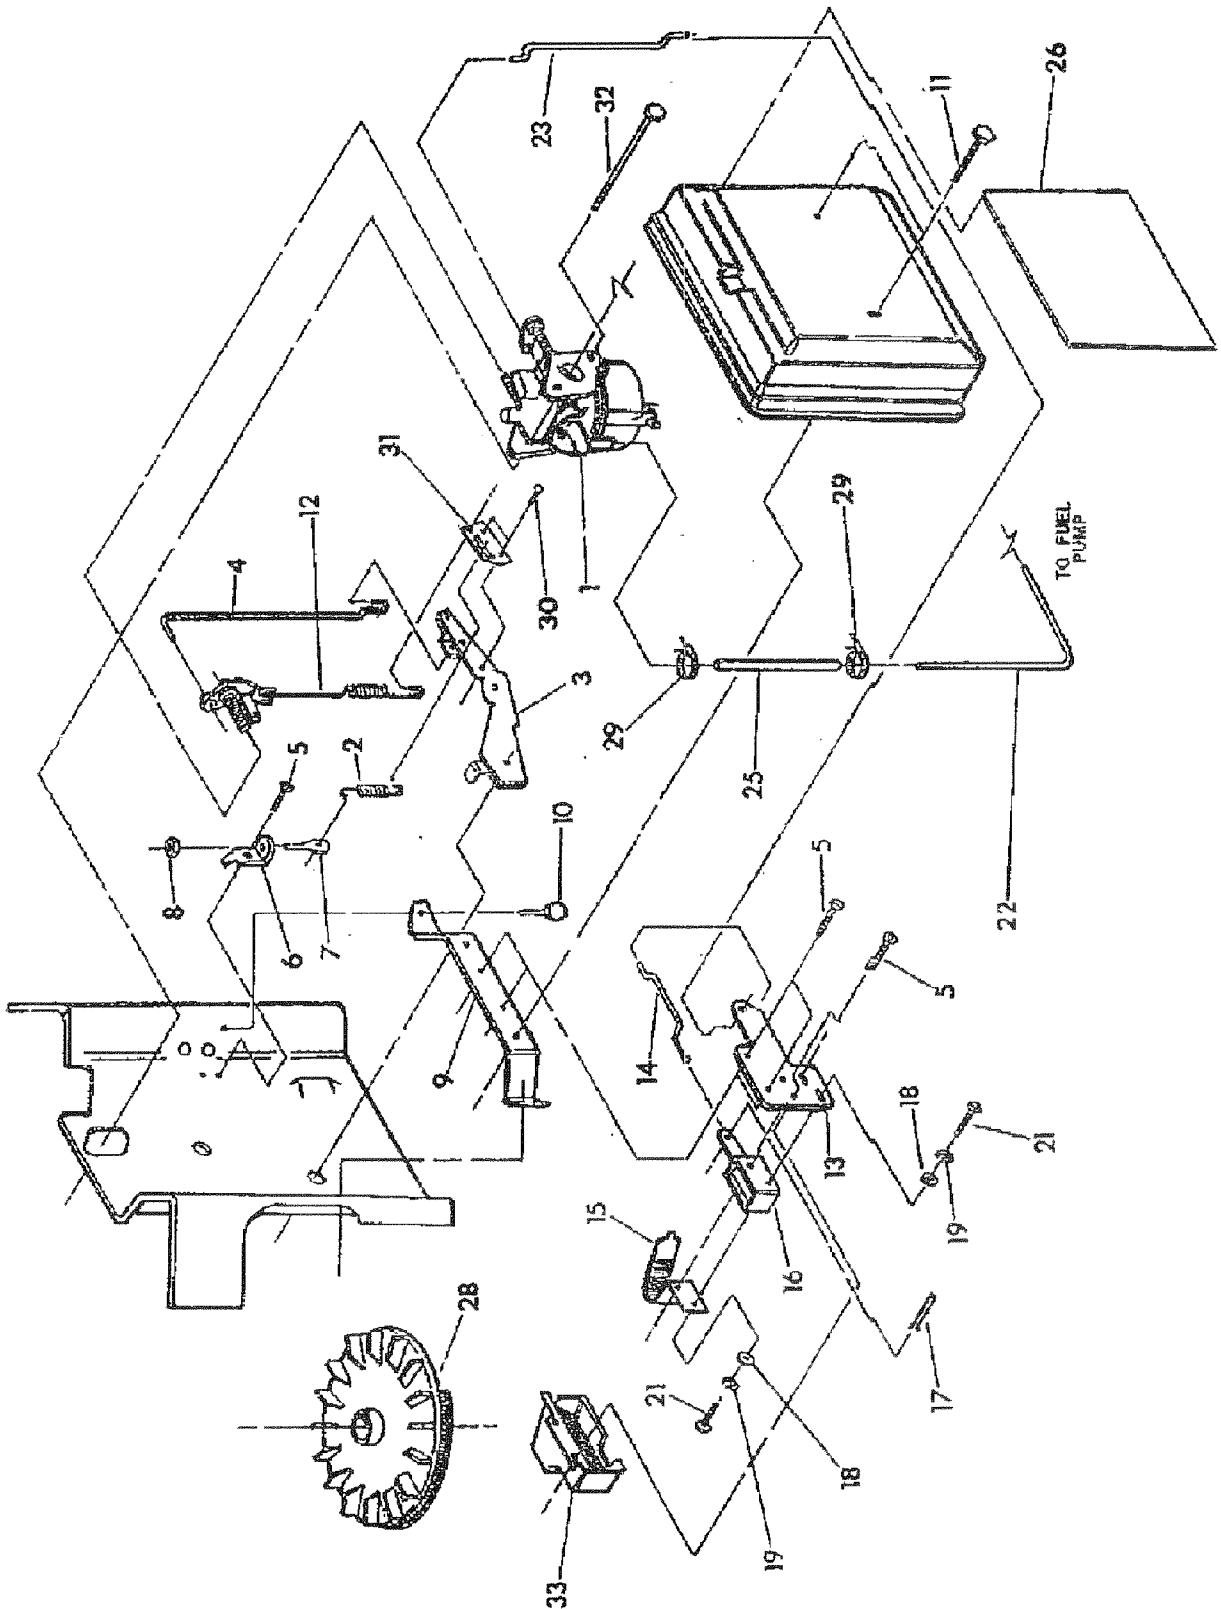

Section 10 – Exploded Views and Parts Lists

PRIMEPACT 55G and 55LP Recreational Vehicle Generators Exploded View - Engine Common Parts – Drawing No. 79216-F

ITEM	PART NO.	QTY.	DESCRIPTION	ITEM	PART NO.	QTY.	DESCRIPTION
1	069331	1	CYLINDER ASSEMBLY	44	067885	4	M6 NYLON NUT
*2	069333	1	SLEEVE BEARING	45	075254	4	VALVE ADJUST SCREW
3	067805	1	OIL SEAL	46	070535	1	OIL SCREEN
4	079234	1	NO. 1 CYLINDER HEAD ASSEMBLY	47	0C2881	1	STARTER MOTOR (NOT SHOWN)
5	079235	1	NO. 2 CYLINDER HEAD ASSEMBLY	51	072536	4	IGNITION ARMATURE SCREW
6	070169	4	SEALING WASHER	52	072347	2	SPARK PLUG
7	069332	2	CYLINDER HEAD GASKET	53	075258	1	ENGINE GASKET KIT
8	0851100104	1	BREATHER ASSEMBLY	57	066480	1	AIR CLEANER GASKET
9	072315	1	BREATHER GASKET	59	072361	1	GOVERNOR SHAFT BUSHING
10	089967	1	BREATHER SCREW	60	072362	1	GOVERNOR SHAFT BUSHING
11	070596	1	BREATHER TUBE	61	070199	1	BREATHER BAFFLE
12	069336	1	OIL SUMP GASKET	62	072366	1	COTTER PIN
13	069325	8	CYLINDER HEAD BOLT	64	072365	1	GOVERNOR SHAFT WASHER
14	067888	2	3/8" NPT OIL DRAIN PLUG	65	068555	2	CRANKCASE DOWEL
15	072334	1	CRANKSHAFT ASSEMBLY	66	067806	4	CYLINDER HEAD DOWEL
16	075247	1	OIL SUMP ASSEMBLY	73	068572	2	OIL PUMP SCREW
17	067924	1	OIL SEAL ASSEMBLY	74	075272	2	SPARK PLUG TERMINAL
18	067878	9	OIL SUMP BOLT	75	070122	4	VALVE STEM SEAL
19	075248	2	STANDARD PISTON ASSEMBLY	76	067910	2	INTAKE VALVE SEAT
20	075249	2	STANDARD PISTON RING SET	78	067813	4	VALVE GUIDE
21	069327	4	PISTON LOCKING RING	81	070592	1	AIR CLEANER BASE
22	075250	2	STANDARD PISTON RING	82	073123	1	AIR FILTER (NOT SHOWN)
23	075251	2	CONNECTING ROD ASSEMBLY	83	070593	1	AIR CLEANER COVER
24	072346	4	CONNECTING ROD BOLT	84	0C3633	1	AIR CLEANER COVER SCREW
25	069316	2	EXHAUST VALVE	85	067156	2	AIR CLEANER BASE SCREW
26	069317	2	INTAKE VALVE	86	069341	1	FOAM PRE-CLEANER
27	067816	4	VALVE SPRING	88	070597	1	AIR INLET TUBE
28	069320	4	VALVE SPRING RETAINER	89	072305	1	BREATHER DEFLECTOR
29	070513	4	VALVE KEEPER	90	067920	2	VALVE COVER GASKET
30	070584	4	VALVE TAPPET	91	069328	2	VALVE COVER
31	070530	1	CAMSHAFT ASSEMBLY	92	070547	1	OIL PUMP ASSEMBLY
32	072358	1	INTAKE MANIFOLD	93	070536	1	GOVERNOR SLIDER
33	069379	2	CARBURETOR MOUNTING GASKET	94	070577	4	PUSH ROD
34	067895	2	INTAKE MANIFOLD GASKET	95	070599	4	ROCKER ARM
35	070594	2	CARBURETOR MOUNTING BOLT	97	070566	4	ROCKER ARM SUPPORT
36	067158	4	INTAKE MANIFOLD MOUNTING BOLT	98	075271	1	VALVE OVERHAUL KIT
37	068574	1	1/8" NPT PLUG PIPE	99	067897	2	EXHAUST GASKET (NOT SHOWN)
38	068554A	1	GOVERNOR SHAFT SEAL	100	091481	1	GASKET AND CAP ASSEMBLY
39	068573	1	OIL PUMP O-RING	101	091480	1	ROCKER ARM COVER
40	070506	1	OIL GALLEY O-RING	102	0D1198	1	GOVERNOR CRANK
41	070554	1	CARBURETOR SPACER				
42	070568	4	ROCKER ARM STUD				
43	075253	4	WASHER VALVE COVER SEAL				

*Not Shown

Section 10 – Exploded Views and Parts Lists

PRIMEPACT 55G and 55LP Recreational Vehicle Generators
Carburetor – Drawing No. 93753-G