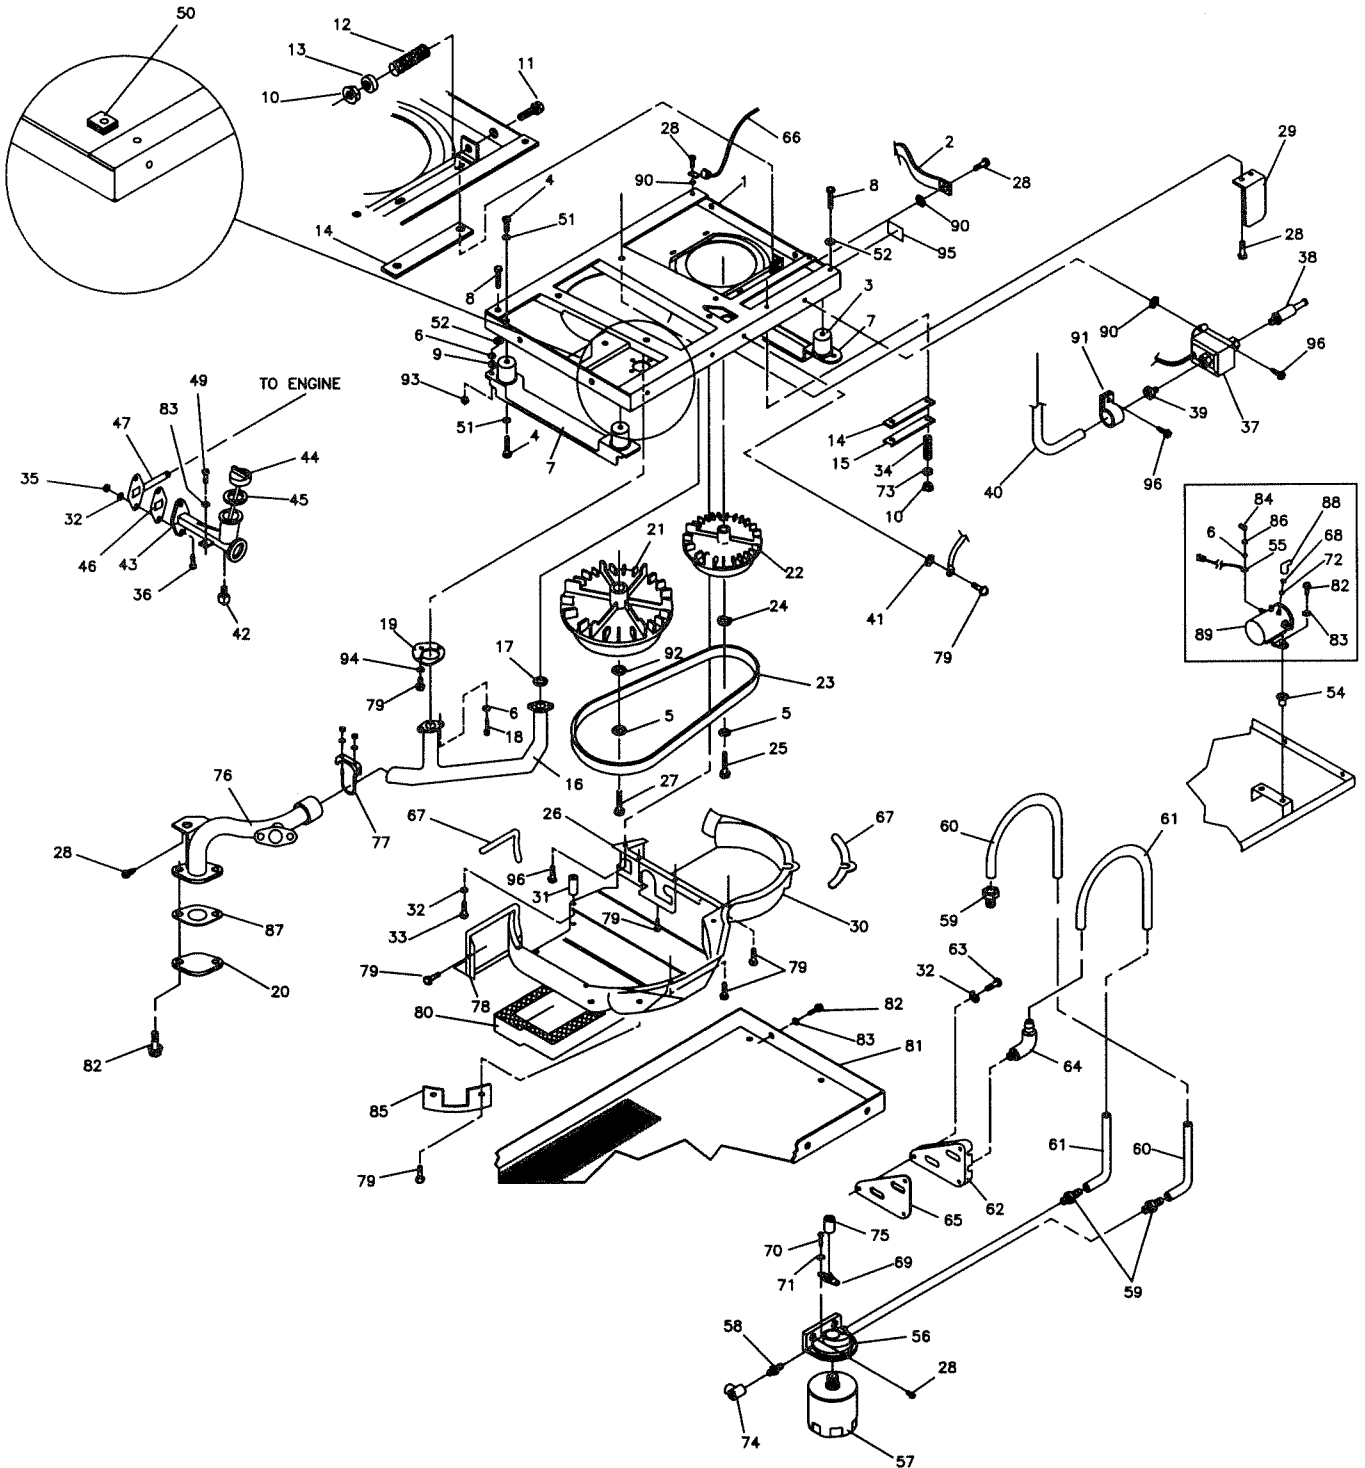

Section 10 – Exploded Views and Parts Lists
PRIMEPACT 55G and 55LP Recreational Vehicle Generators
Base and Pulleys – Drawing No. D3151-A

Section 10 – Exploded Views and Parts Lists

PRIMEPACT 55G and 55LP Recreational Vehicle Generators Base and Pulleys – Drawing No. D3151-A

ITEM	PART NO.	QTY.	DESCRIPTION	ITEM	PART NO.	QTY.	DESCRIPTION
1	86318	1	BASE, MOUNTING	50	A5802	1	TINNERMAN CLIP
2	90141	1	GROUND CABLE	51	22237	8	WASHER LOCK 3/8
3	46911	4	MOUNT VIBR 1.50X1.38 X 3/8-16)	52	22145	2	WASHER FLAT 5/16 ZINC
4	25017	8	SCREW HHC 3/8-16 X 1/2 G5	54	92120	2	NUT LOCK TRIC M6 X 1.0 Y/ZNC
5	46526	2	WASHER LOCK M10	55	133-74260	1	CABLE, STARTER
6	22129	8	WASHER LOCK M8-5/16	56	73179	1	OIL FILTER SUPPORT
7	72391	2	SKID, RUBBER MOUNT	57	70185	1	FILTER, OIL (FRAM#PH3614)
8	77603	2	SAFETY BOLT 5/16-18 x 3 1/2"	58	A8584	1	10 PSI-SWITCH, OIL PRESSURE
9	22259	2	NUT HEX 5/16-18 STEEL	59	74948	3	FITTING COMP 5/16 X1/8 SLF-ALGN
10	52858	6	NUT LOCK M8	60	74950	1	TUBE, OUTER OIL
11	51730	2	SCREW HHC M8-1.25 X 60 G8.8	61	74951	1	TUBE, INNER OIL
12	29459	2	SPRING, BELT TENSION	62	73134	1	ADAPTOR, OIL FILTER ADAPTER
13	75215	2	WASHER, SPRING CNTR	63	38750	3	SCREW HHC M6-1.0 X 30 G8.8
14	73146	4	SLIDE (NYLON)	64	74949	1	ELBOW 90D TUBE CMP 5/16 X1/8NPT
15	75209	2	SUPPORT, NYLON SLIDE	65	68548	1	GASKET, OIL FILTER ADAPTER
16	73174	1	MANIFOLD, EXHAUST	66	C4006	1	CABLE, 30" LONG
17	79678	2	RING, SEALING	67	29289	-	TAPE ELEC NON-UL FOAM 1/16X1/2
18	40976	4	SCREW SHC M8-1.25 X 20 G12.9	68	22158	2	NUT HEX #10-32 STEEL
19	72383	2	GASKET, COLLECTOR PAN	69	75281	1	SWITCH, HIGH TEMPERATURE
20	90859	1	COVER PLATE -EXTERNAL	70	C1085	2	SCREW PPHM M3-0.5 X 8
21	75224B	1	PULLEY, ENGINE	71	43182	2	WASHER LOCK M3
22	73106B	1	PULLEY, ALTERNATOR	72	22152	2	WASHER LOCK #10
23	75216	1	BELT (POLY V 4L)-40"	73	75237	4	WASHER, SPRING RETAINER
24	49451	1	WASHER FLAT SPECIAL .406 I.D.	74	D1624	1	BOOT, OIL PRESSURE SWITCH
25	42633	1	SCREW HHC 3/8-24 X 1 G5	75	75474	1	BOOT, TEMPERATURE SWITCH
26	77017	1	GUIDE, BLOWER HOUSING	76	90800	1	ELBOW, EXHAUST
27	73118	1	SCREW HHC 3/8-24 X2-1/4 G8	77	94670	1	CLAMP, EXHAUST
28	74906	7	SCREW TAPTITE M6 X 20 BP	78	75226	1	COVER, AIR
29	91123	1	BRACKET-FUEL PUMP	79	56893	23	SCREW CRIMPTITE #10-24 X 1/2
30	72375	1	HOUSING, BLOWER	80	75229	1	SLIDE PAN, GASKET
31	73185	1	SPACER ROLL 2.36 X.230 X.042 BRZ	81	D3158	1	SLIDE PAN
32	22097	7	WASHER LOCK M6-1/4	82	79246	6	CAPSCREW, HEX HEAD- M6-1.00 x 16mm WITH LOCK WASHER
33	77682	1	SCREW HHC M5-0.8 X 80 G8.8	83	22473	5	WASHER FLAT 1/4 ZINC
34	75242	4	SPRING, GENERATOR SET MT	84	D1741A	1	BOOT, BATTERY CABLE
35	49813	2	NUT HEX M6 -1.0 G8 YEL CHR	85	72384C	1	COVER, EXHAUST OUTLET
36	45757	2	SCREW HHC M6-1.0 X 25 G8.8	86	24114	2	NUT HEX 5/16-24 STEEL
37	90475	1	FUEL PUMP	87	77643	1	GASKET, EXHAUST OUTLET
38	87769	1	FUEL FILTER	88	D1741	2	BOOT, BATTERY CABLE
39	87768	1	FITTING COMP 1/4X1/8 SLF-ALGN	89	D1227	1	CONTACTOR, STARTER
40	87770	1	FUEL LINE	90	A1658	3	LOCKWASHER, SPECIAL 1/4"
41	A8475	1	SPECIAL LOCK WASHER, M5	91	90088	1	CLAMP VINYL .25 X .28 Z
42	26925	1	PLUG STD PIPE 3/8 STEEL SQ HD	92	22131	1	WASHER FLAT 3/8 ZINC
43	75710A	1	TUBE, OIL FILL AND DRAIN	93	81105	2	FLANGE NUT, (SPECIAL) 5/16"-18
44	74958	1	CAP & DIPSTICK ASSEMBLY	94	23897	6	WASHER FLAT #10 ZINC
45	67871	1	O-RING, CAP	95	67210	1	DECAL-GROUND
46	A5508	1	OIL FILL TUBE GASKET	96	45756	9	SCREW TAPTITE M6X10 YEL CHR
47	75711	1	PIPE, OIL DRAIN ADAPTOR				
49	22413	1	SCREW HHC 1/4-20 X 1 G5