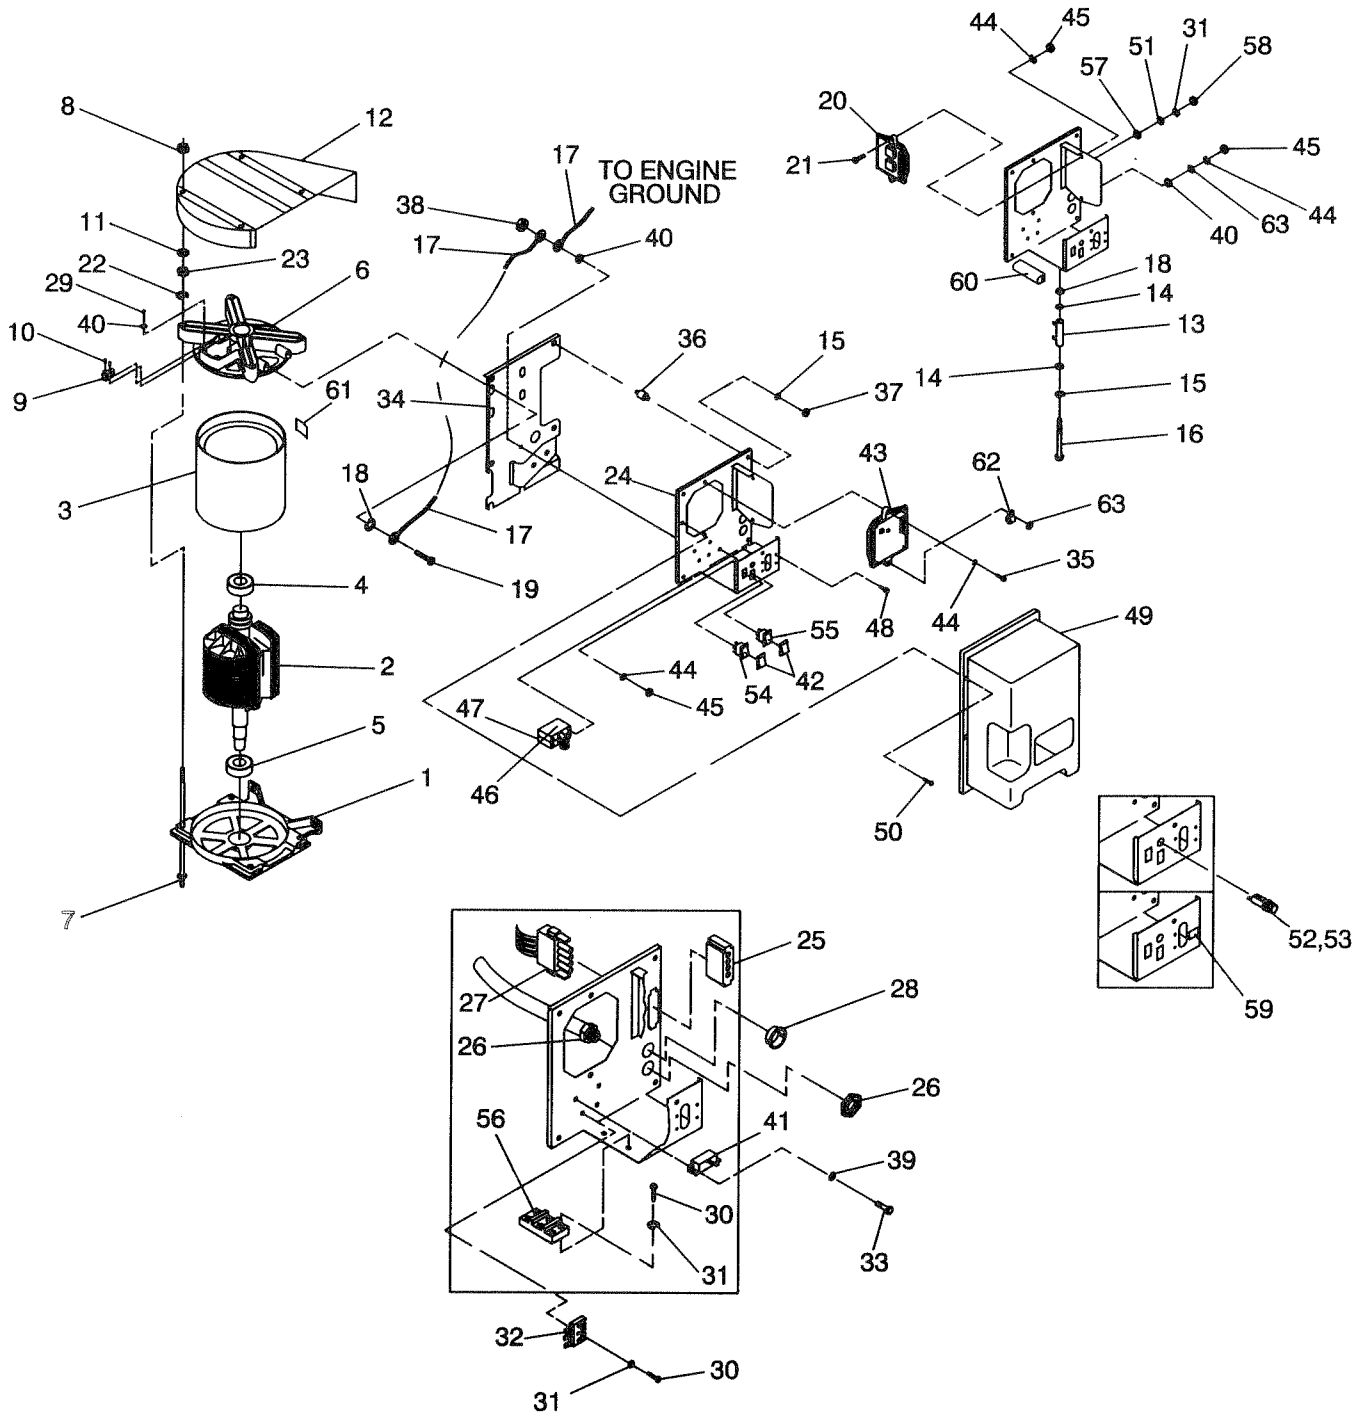

Section 10 – Exploded Views and Parts Lists

PRIMEPACT 55G and 55LP Recreational Vehicle Generators Base and Pulleys – Drawing No. D3151-A

ITEM	PART NO.	QTY.	DESCRIPTION	ITEM	PART NO.	QTY.	DESCRIPTION
1	86318	1	BASE, MOUNTING	50	A5802	1	TINNERMAN CLIP
2	90141	1	GROUND CABLE	51	22237	8	WASHER LOCK 3/8
3	46911	4	MOUNT VIBR 1.50X1.38 X 3/8-16)	52	22145	2	WASHER FLAT 5/16 ZINC
4	25017	8	SCREW HHC 3/8-16 X 1/2 G5	54	92120	2	NUT LOCK TRIC M6 X 1.0 Y/ZNC
5	46526	2	WASHER LOCK M10	55	133-74260	1	CABLE, STARTER
6	22129	8	WASHER LOCK M8-5/16	56	73179	1	OIL FILTER SUPPORT
7	72391	2	SKID, RUBBER MOUNT	57	70185	1	FILTER, OIL (FRAM#PH3614)
8	77603	2	SAFETY BOLT 5/16-18 x 3 1/2"	58	A8584	1	10 PSI-SWITCH, OIL PRESSURE
9	22259	2	NUT HEX 5/16-18 STEEL	59	74948	3	FITTING COMP 5/16 X1/8 SLF-ALGN
10	52858	6	NUT LOCK M8	60	74950	1	TUBE, OUTER OIL
11	51730	2	SCREW HHC M8-1.25 X 60 G8.8	61	74951	1	TUBE, INNER OIL
12	29459	2	SPRING, BELT TENSION	62	73134	1	ADAPTOR, OIL FILTER ADAPTER
13	75215	2	WASHER, SPRING CNTR	63	38750	3	SCREW HHC M6-1.0 X 30 G8.8
14	73146	4	SLIDE (NYLON)	64	74949	1	ELBOW 90D TUBE CMP 5/16 X1/8NPT
15	75209	2	SUPPORT, NYLON SLIDE	65	68548	1	GASKET, OIL FILTER ADAPTER
16	73174	1	MANIFOLD, EXHAUST	66	C4006	1	CABLE, 30" LONG
17	79678	2	RING, SEALING	67	29289	-	TAPE ELEC NON-UL FOAM 1/16X1/2
18	40976	4	SCREW SHC M8-1.25 X 20 G12.9	68	22158	2	NUT HEX #10-32 STEEL
19	72383	2	GASKET, COLLECTOR PAN	69	75281	1	SWITCH, HIGH TEMPERATURE
20	90859	1	COVER PLATE -EXTERNAL	70	C1085	2	SCREW PPHM M3-0.5 X 8
21	75224B	1	PULLEY, ENGINE	71	43182	2	WASHER LOCK M3
22	73106B	1	PULLEY, ALTERNATOR	72	22152	2	WASHER LOCK #10
23	75216	1	BELT (POLY V 4L)-40"	73	75237	4	WASHER, SPRING RETAINER
24	49451	1	WASHER FLAT SPECIAL .406 I.D.	74	D1624	1	BOOT, OIL PRESSURE SWITCH
25	42633	1	SCREW HHC 3/8-24 X 1 G5	75	75474	1	BOOT, TEMPERATURE SWITCH
26	77017	1	GUIDE, BLOWER HOUSING	76	90800	1	ELBOW, EXHAUST
27	73118	1	SCREW HHC 3/8-24 X2-1/4 G8	77	94670	1	CLAMP, EXHAUST
28	74906	7	SCREW TAPTITE M6 X 20 BP	78	75226	1	COVER, AIR
29	91123	1	BRACKET-FUEL PUMP	79	56893	23	SCREW CRIMPTITE #10-24 X 1/2
30	72375	1	HOUSING, BLOWER	80	75229	1	SLIDE PAN, GASKET
31	73185	1	SPACER ROLL 2.36 X.230 X.042 BRZ	81	D3158	1	SLIDE PAN
32	22097	7	WASHER LOCK M6-1/4	82	79246	6	CAPSCREW, HEX HEAD- M6-1.00 x 16mm WITH LOCK WASHER
33	77682	1	SCREW HHC M5-0.8 X 80 G8.8	83	22473	5	WASHER FLAT 1/4 ZINC
34	75242	4	SPRING, GENERATOR SET MT	84	D1741A	1	BOOT, BATTERY CABLE
35	49813	2	NUT HEX M6 -1.0 G8 YEL CHR	85	72384C	1	COVER, EXHAUST OUTLET
36	45757	2	SCREW HHC M6-1.0 X 25 G8.8	86	24114	2	NUT HEX 5/16-24 STEEL
37	90475	1	FUEL PUMP	87	77643	1	GASKET, EXHAUST OUTLET
38	87769	1	FUEL FILTER	88	D1741	2	BOOT, BATTERY CABLE
39	87768	1	FITTING COMP 1/4X1/8 SLF-ALGN	89	D1227	1	CONTACTOR, STARTER
40	87770	1	FUEL LINE	90	A1658	3	LOCKWASHER, SPECIAL 1/4"
41	A8475	1	SPECIAL LOCK WASHER, M5	91	90088	1	CLAMP VINYL .25 X .28 Z
42	26925	1	PLUG STD PIPE 3/8 STEEL SQ HD	92	22131	1	WASHER FLAT 3/8 ZINC
43	75710A	1	TUBE, OIL FILL AND DRAIN	93	81105	2	FLANGE NUT, (SPECIAL) 5/16"-18
44	74958	1	CAP & DIPSTICK ASSEMBLY	94	23897	6	WASHER FLAT #10 ZINC
45	67871	1	O-RING, CAP	95	67210	1	DECAL-GROUND
46	A5508	1	OIL FILL TUBE GASKET	96	45756	9	SCREW TAPTITE M6X10 YEL CHR
47	75711	1	PIPE, OIL DRAIN ADAPTOR				
49	22413	1	SCREW HHC 1/4-20 X 1 G5				

Section 10 – Exploded Views and Parts Lists

**PRIMEPACT 55G and 55LP Recreational Vehicle Generators
Engine – Drawing No. D3149-A**