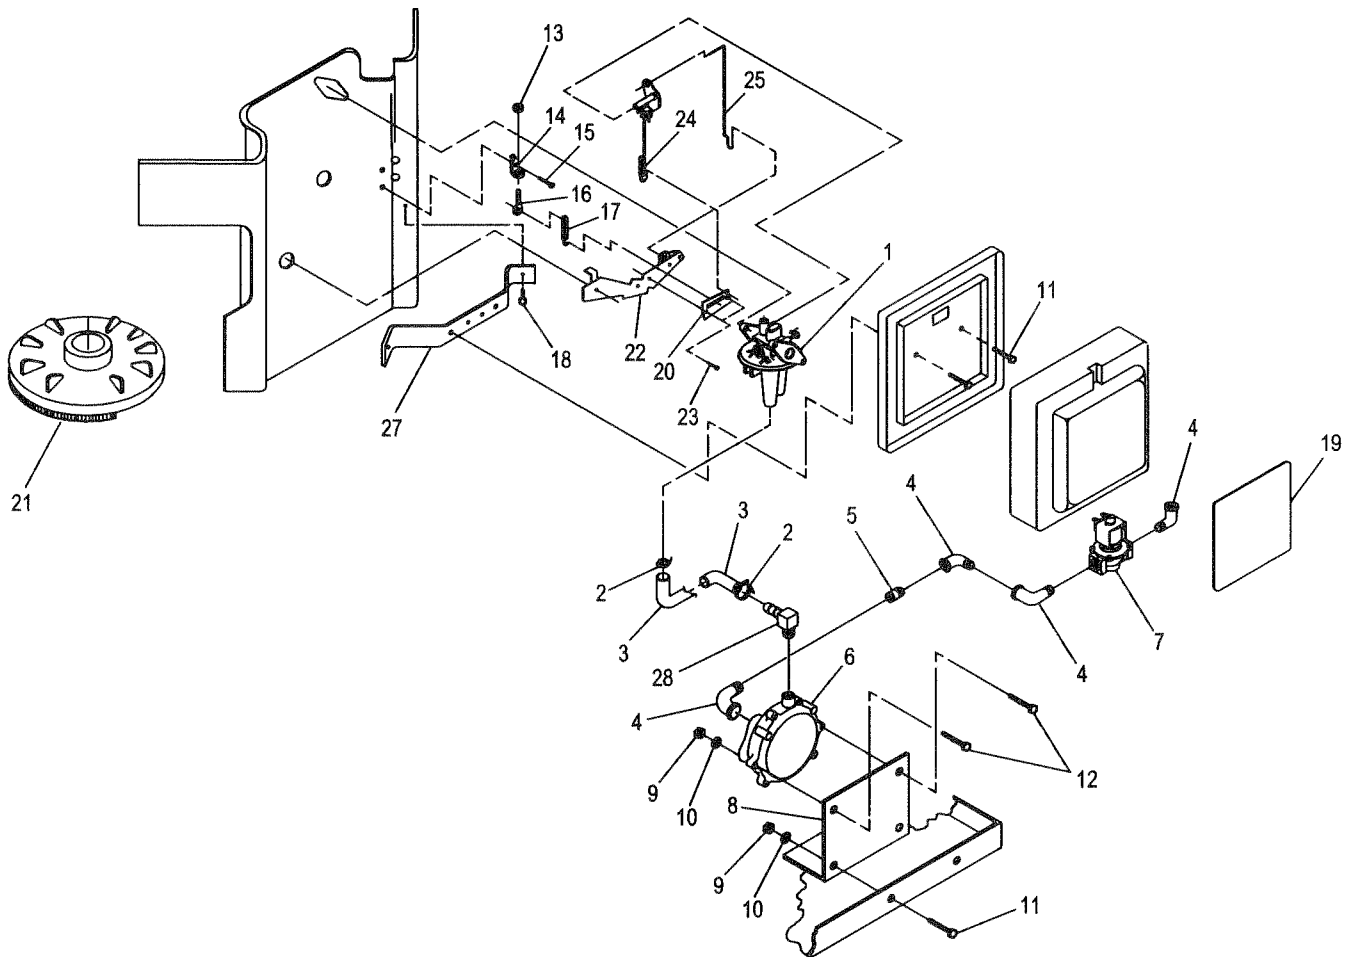

Section 10 – Exploded Views and Parts Lists

PRIMEPACT 55G and 55LP Recreational Vehicle Generators LP Carburetor & Air Cleaner – Drawing No. A4029-F

ITEM	PART NO.	QTY.	DESCRIPTION	ITEM	PART NO.	QTY.	DESCRIPTION
1	A1662A	1	CARB. V-TWIN L/P	17	74962C	1	GOVERNOR SPRING (PP55G/LP, PP66G/LP)
2	57822	2	HOSE CLAMP		74962G	1	GOVERNOR SPRING (PP70G/LP, Q70G)
3	74994	1	1/2" I.D. X 10" LONG HOSE	18	66476	2	M6-1.0 X 12MM HEX SCREW W/LOCK WASHER
4	26307	4	STREET ELBOWS	19	C2338E	1	AIR CLEANER DECAL-PRIMEPACT 70LP
5	26915	1	3/4" PIPE NIPPLE		C2338C	1	AIR CLEANER DECAL-PRIMEPACT 66LP
6	75211	1	GASEOUS FUEL REGULATOR		C2338A	1	AIR CLEANER DECAL-PRIMEPACT 55LP
7	A2666	1	GASEOUS FUEL SOLENOID	20	75944	1	GOVERNOR SPRING BRACKET
8	A5198	1	REGULATOR MOUNTING BRACKET	21	A7782A	1	FLYWHEEL ASSEMBLY
9	49813	4	M6 HEX NUT	22	70155	1	GOVERNOR LEVER
10	22097	4	M6 LOCK WASHER	23	76242	2	1/8" I.D. X 1/8" RIVET
11	47411	2	M6-1.0 X 16MM HEX HD. CAPSCR.	24	70125	1	ANTI-LASH SPRING
12	38750	2	M6-1.0 X 30MM HEX HD. CAPSCR.	25	70108	1	GOVERNOR-TO-CARBURETOR ROD
13	37398	1	HEX LOCK NUT (NYLON)	+	28739	4	4" LONG TIE WRAP
14	74961	1	GOVERNOR ADJUSTER BRACKET	+	55162	9CC	PIPE SEALANT
15	56893	5	#10-24 X 1/2" SCREW	27	73131	1	AIR CLEANER SUPPORT BRACKET
16	47227	1	GOVERNOR ADJUSTER SCREW	28	61696	1	BARBED 90 DEG. 3/8" X 1/2"

(+) NOT SHOWN