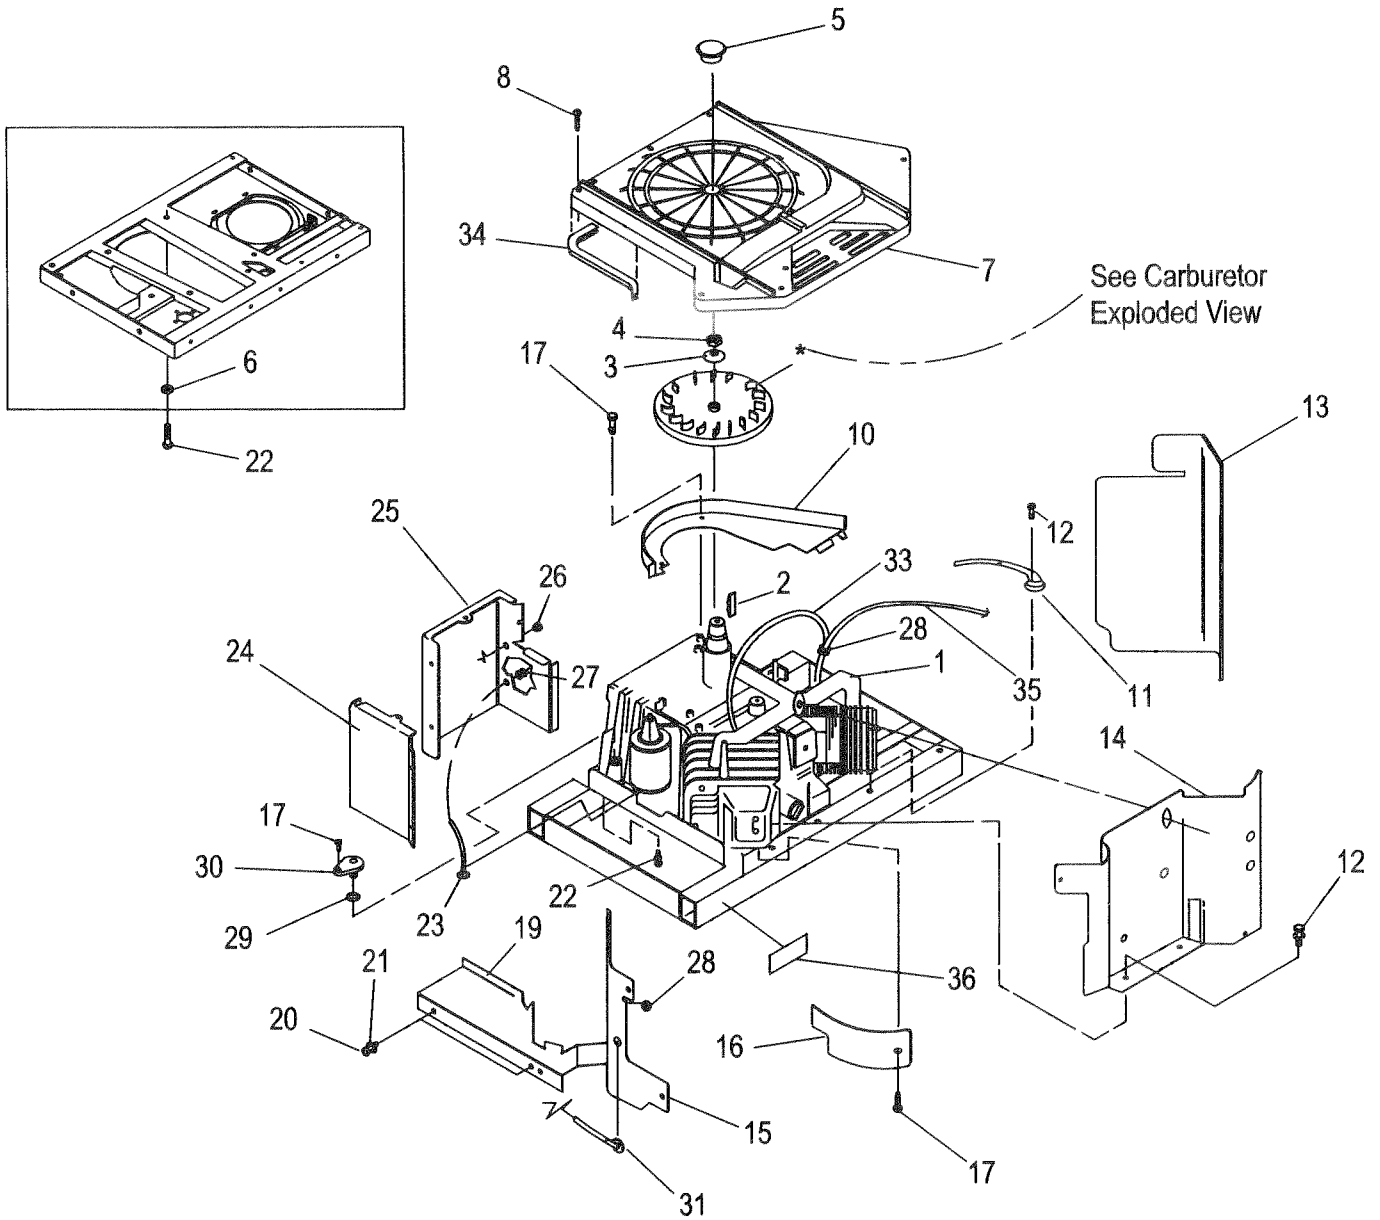

Section 10 – Exploded Views and Parts Lists

PRIMEPACT 66G and 66LP Recreational Vehicle Generators
Sheet Metal – Drawing No. 0D3150-A

Section 10 – Exploded Views and Parts Lists
PRIMEPACT 66G and 66LP Recreational Vehicle Generators
Sheet Metal – Drawing No. 0D3150-A

ITEM	PART NO.	QTY.	DESCRIPTION
1	-----	1	SEE ENGINE EXPLODED VIEW of ENGINE
2	099258	1	KEY-WOODRUFF 6 x 22MM
3	067198N	1	BEVELLED WASHER
4	067890	1	HEX NUT
5	087865	1	PLUG, FLYWHEEL ACCESS
6	0A4456	1	3/8" SPECIAL LOCK WASHER
7	086313	1	HOUSING, ENGINE TOP
8	056893	23	SCREW (CRIMPTITE) NO. 10-24 x 1/2"
10	087750	1	SCROLL, FLYWHEEL
11	074916	1	COVER, BASE CYL. #2
12	074908	9	SCREW (TAPTITE) M5 x 10MM
13	073190	1	WRAPPER CYL. #2
14	078858	1	COVER, VALLEY
15	078859	1	WRAPPER, CYL. #1
16	074902	2	WRAPPER, BARREL
17	066476	4	HHCS/LW-M6 x 1.0 x 12MM
19	073191	1	COVER, BASE CYL. #1
20	042907	2	CAPSCREW, HEX HD.-M8 x 1.25 x 16MM
21	022129	2	LOCK WASHER-M8
22	075246	4	SCREW (TAPTITE) 3/8"-16 x 1-1/4"
23	0742600133	1	WIRE ASSEMBLY-NO, 16
24	074900	1	STARTER COVER
25	073186	1	WRAPPER, CRANKCASE
26	081108	1	BUSHING, SNAP
27	022717B	1	GROMMET -RUBBER
28	022717A	3	GROMMET -RUBBER
29	067866A	1	O-RING
30	077001A	1	PLUG, OIL FILL
31	073132	2	BOOT, SPARK PLUG
33	087858A	1	GROUND WIRE ASSEMBLY-CYL. #1
34	029289	2FT.	FOAM TAPE
35	087858B	1	GROUND WIRE ASSEMBLY-CYL. #2
36	050277	1	OIL DRAIN DECAL