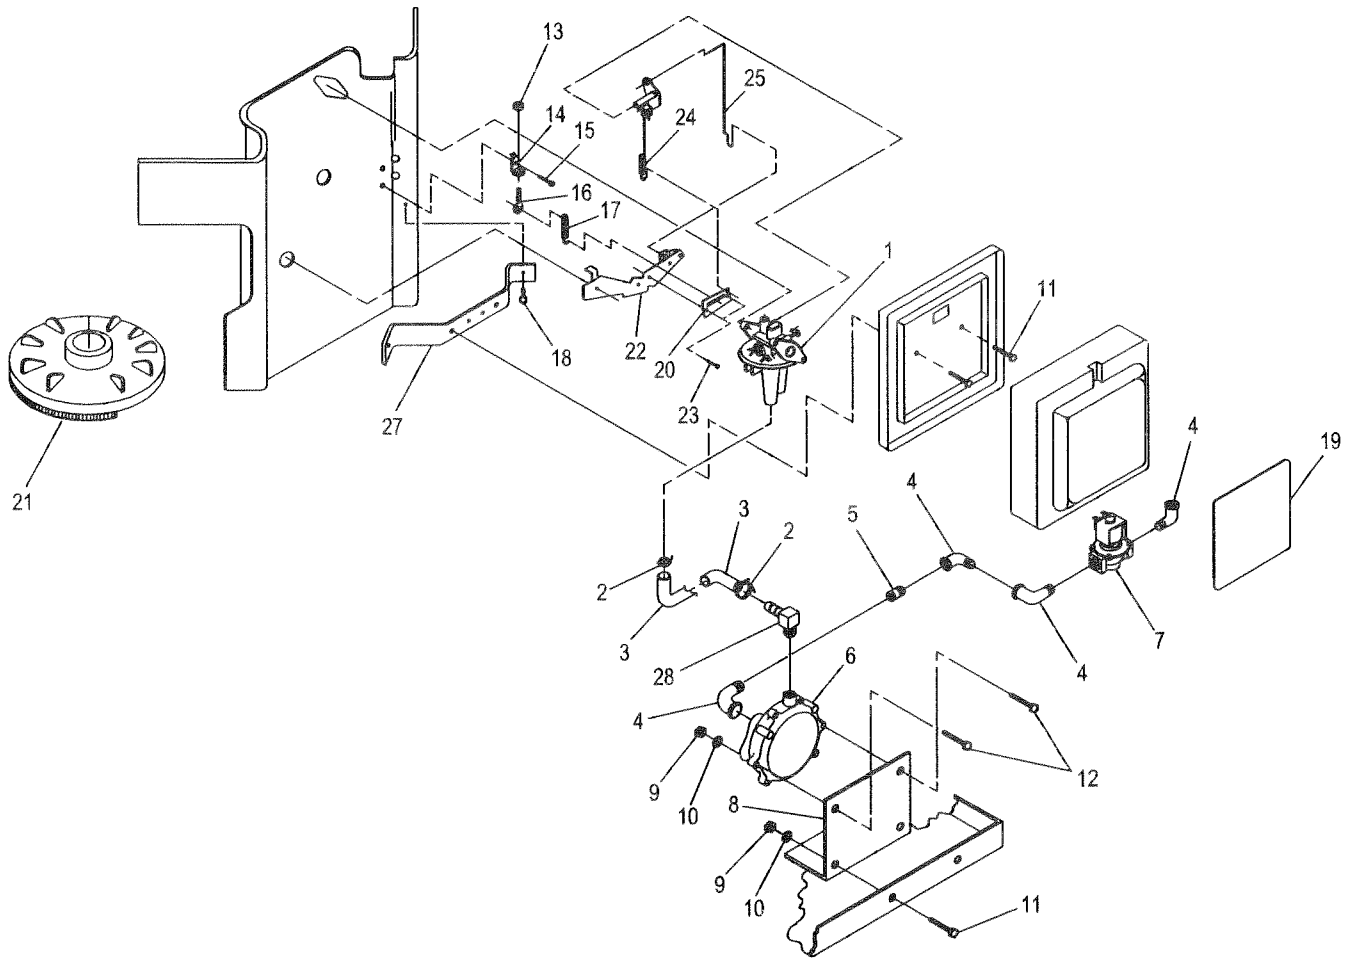

Section 10 – Exploded Views and Parts Lists

PRIMEPACT 66G and 66LP Recreational Vehicle Generators
LP Carburetor & Air Cleaner – Drawing No. 0A4029-F

ITEM	PART NO.	QTY.	DESCRIPTION	ITEM	PART NO.	QTY.	DESCRIPTION
1	0A1662A	1	CARB. V-TWIN L/P	17	074962C	1	GOVERNOR SPRING (PP55G/LP, PP66G/LP)
2	057822	2	HOSE CLAMP	18	074962G	1	GOVERNOR SPRING (PP70G/LP, Q70G)
3	074994	1	1/2" I.D. X 10" LONG HOSE	19	066476	2	M6-1.0 X 12MM HEX SCREW W/LOCK WASHER
4	026307	4	STREET ELBOWS		0C2338E	1	AIR CLEANER DECAL-PRIMEPACT 70LP
5	026915	1	3/4" PIPE NIPPLE		0C2338C	1	AIR CLEANER DECAL-PRIMEPACT 66LP
6	075211	1	GASEOUS FUEL REGULATOR		0C2338A	1	AIR CLEANER DECAL-PRIMEPACT 55LP
7	0A2666	1	GASEOUS FUEL SOLENOID	20	075944	1	GOVERNOR SPRING BRACKET
8	0A5198	1	REGULATOR MOUNTING BRACKET	21	0A7782A	1	FLYWHEEL ASSEMBLY
9	049813	4	M6 HEX NUT	22	070155	1	GOVERNOR LEVER
10	022097	4	M6 LOCK WASHER	23	076242	2	1/8" I.D. X 1/8" RIVET
11	047411	2	M6-1.0 X 16MM HEX HD. CAPSCR.	24	070125	1	ANTI-LASH SPRING
12	038750	2	M6-1.0 X 30MM HEX HD. CAPSCR.	25	070108	1	GOVERNOR-TO-CARBURETOR ROD
13	037398	1	HEX LOCK NUT (NYLON)		028739	4	4" LONG TIE WRAP
14	074961	1	GOVERNOR ADJUSTER BRACKET		055162	9CC	PIPE SEALANT
15	056893	5	#10-24 X 1/2" SCREW	27	073131	1	AIR CLEANER SUPPORT BRACKET
16	047227	1	GOVERNOR ADJUSTER SCREW	28	061696	1	BARBED 90 DEG. 3/8" X 1/2"

(+) NOT SHOWN