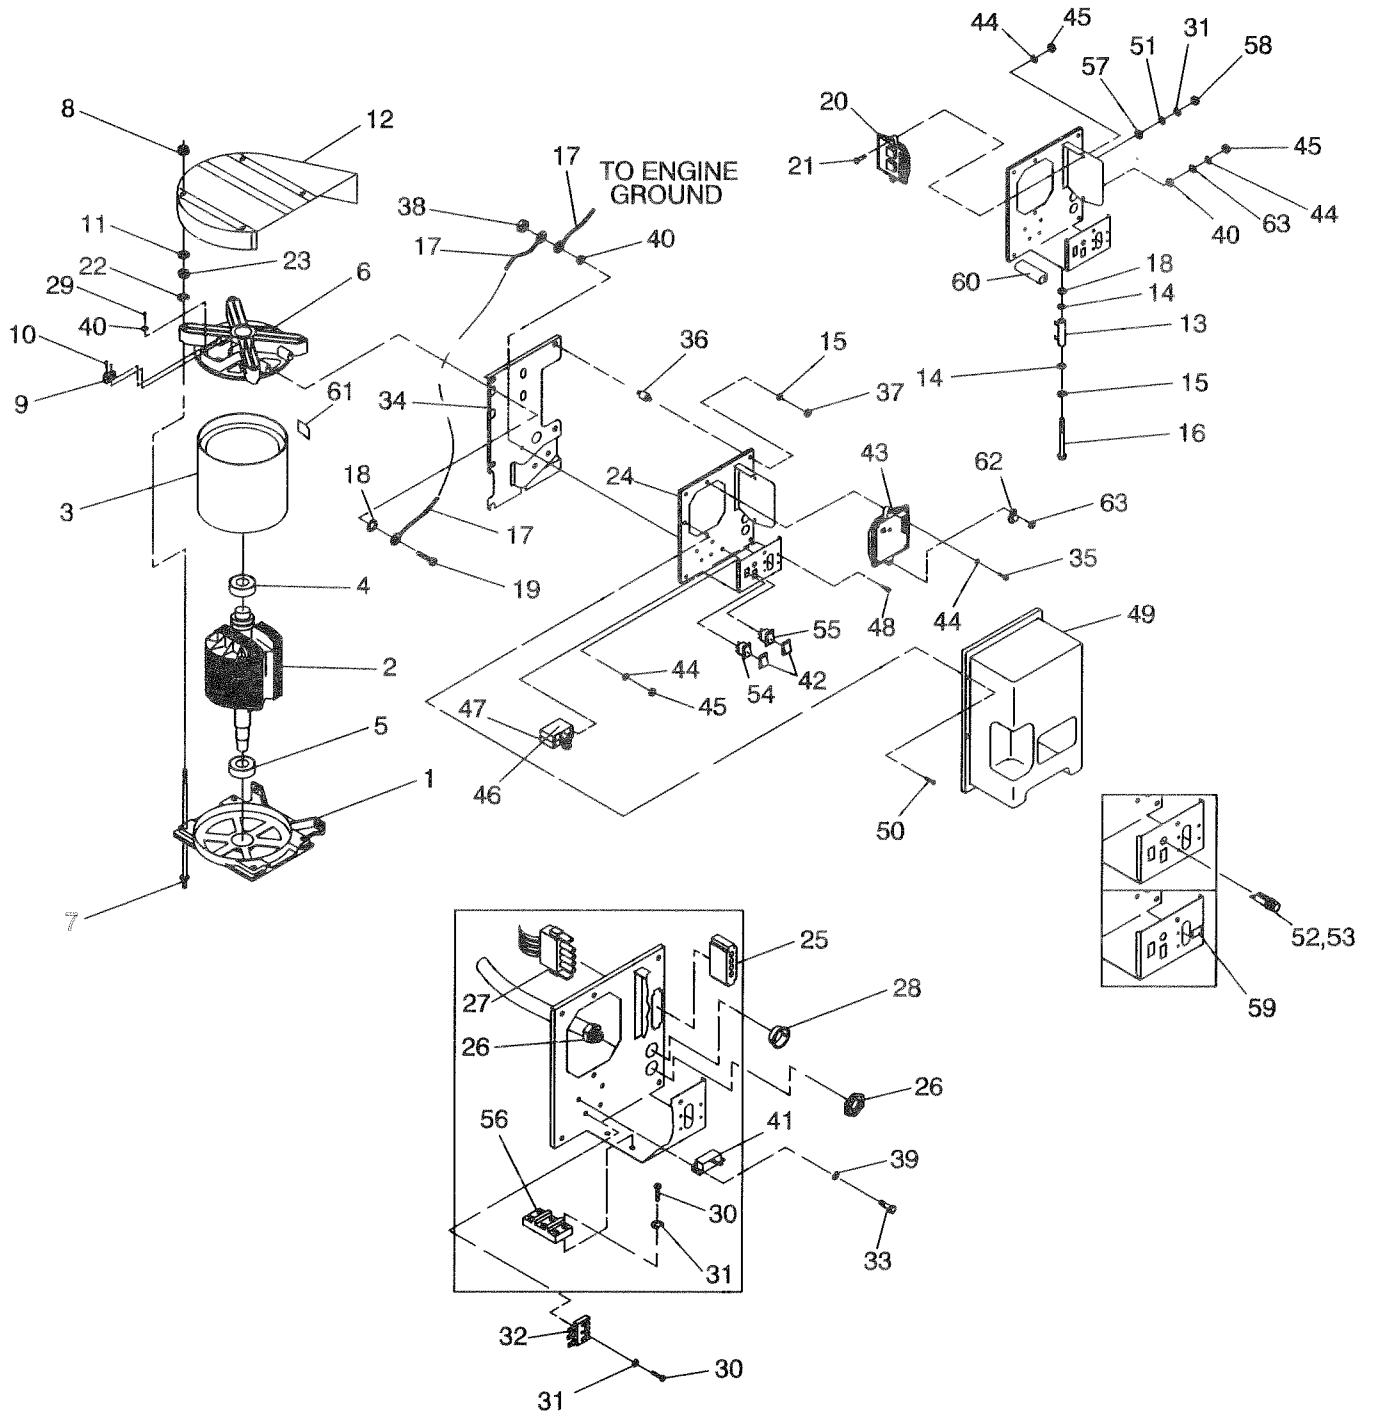

Section 10 – Exploded Views and Parts Lists
PRIMEPACT 66G and 66LP Recreational Vehicle Generators
Alternator and Control Panel – Drawing No. 0D3149-A

Section 10 – Exploded Views and Parts Lists
PRIMEPACT 66G and 66LP Recreational Vehicle Generators
Alternator and Control Panel – Drawing No. 0D3149-A

ITEM	PART NO.	QTY.	DESCRIPTION	ITEM	PART NO.	QTY.	DESCRIPTION
1	0C9675	1	LOWER BEARING CARRIER	34	086317A	1	PANEL SUPPORT BRACKET
2	077005H	1	ROTOR ASSEM. PP55	35	075235	2	M5-0.8 x 30 LG. CAPSCREW
	077004H	1	ROTOR ASSEM. PP66	36	082737	4	VIBRATION MOUNT
3	087844H	1	STATOR ASSEM. 55	37	049813	4	M6-1.0 HEX NUT
	087845H	1	STATOR ASSEM. 66	38	049815	1	M5-08 x 16 LG. HEX HD. CAPSCR.
4	073159	1	BALL BEARING	39	043182	2	M3-LOCK WASHER
5	031971	1	BALL BEARING	40	0A8475	3	#10-SPECIAL LOCK WASHER
6	0C9674	1	UPPER BEARING CARRIER	41	053623	1	C/BREAKER 2.5A PP55
7	077006	4	STUD-STATOR		054502	1	C/BREAKER 3.0A PP66
8	052858	4	M8-1.25 FLANGE LOCK NUT	42	0D2724	2	BOOT, ROCKER SWITCH
9	066386	1	BRUSH HOLDER	43	083049	1	REGULATOR VOLTAGE
10	066849	2	M5-0.8 x 16 LG. TAPTITE	44	022152	6	M5-LOCK WASHER
11	027756	4	NYLON WASHER	45	051716	4	M5-0.8 HEX NUT
12	086314	1	GENERATOR TOP HOUSING	46	090144	1	C/BREAKER 20A. PP55
13	075234	1	RESISTOR		090145	1	C/BREAKER 30A. PP66
14	022473	2	¼" M6-FLAT WASHER	47	090145	1	C/BREAKER 30A. (ALL UNITS)
15	022097	5	¼" M6-LOCK WASHER	48	025105	4	#6-32 x ¼" SCREW W/LOCK WASHER
16	074095	1	M6-1.0 x 60 LG. CAPSCREW	49	086315	1	PANEL COVER
17	090141	2	GROUND CABLE	50	090734	4	M4-0.7 x 12 LG. CAPSCR.W/LOCK- WASHER & FLAT WASHER
18	0A1658	2	SPECIAL LOCK WASHER, ¼"	51	022985	1	#6-FLAT WASHER
19	074906	4	M6-1.0 x 20 LG. TAPTITE	52	032300	1	FUSE HOLDER
20	092234	1	CONTROLLER P.C.B.	53	022676	1	FUSE AGC-15A.
21	055440	2	M5-0.8 x 25mm CAPSCREW	54	087798	1	SWITCH S.P.D.T. 6A.-(START-STOP)
22	022129	4	5/16" M8 LOCKWASHER	55	092113	1	SWITCH S.P.D.T.-(FUEL PUMP)
23	045771	4	M8-1.25 HEX NUT	56	075210-A	1	TERMINAL BLOCK
24	086316	1	PANEL SHEET METAL	57	0A8475-A	1	#8 SPECIAL LOCK WASHER
25	053650	1	4-PIN CONNECTOR	58	051715	1	M4-0.7 HEX NUT
26	0C4258	1	CONDUIT ASSEMBLY	59	090157	1	DECAL, CB RATING 30A.
27	075244	1	ASSEMBLY, REMOTE CABLE	60	084867	4"	U- CHANNEL, RUBBER
28	023484-S	1	BUSHING	61	089438A	1	DECAL, CUSTOMER CON. PP55
29	074908	1	M5-0.8 x 10 LONG TAPTITE		089438B	1	DECAL, CUSTOMER CON. PP66
30	075476	3	M4-0.7 x 16 LG. CAPSCREW	62	031791	1	CLAMP, HOSE
31	022264	4	#8/ M4-LOCK WASHER	63	023897	3	#10/ M5-FLAT WASHER
32	065795	1	BATTERY CHARGER RECTIFIER				
33	090987	2	M3-0.5 x 12 LG. PPHMS