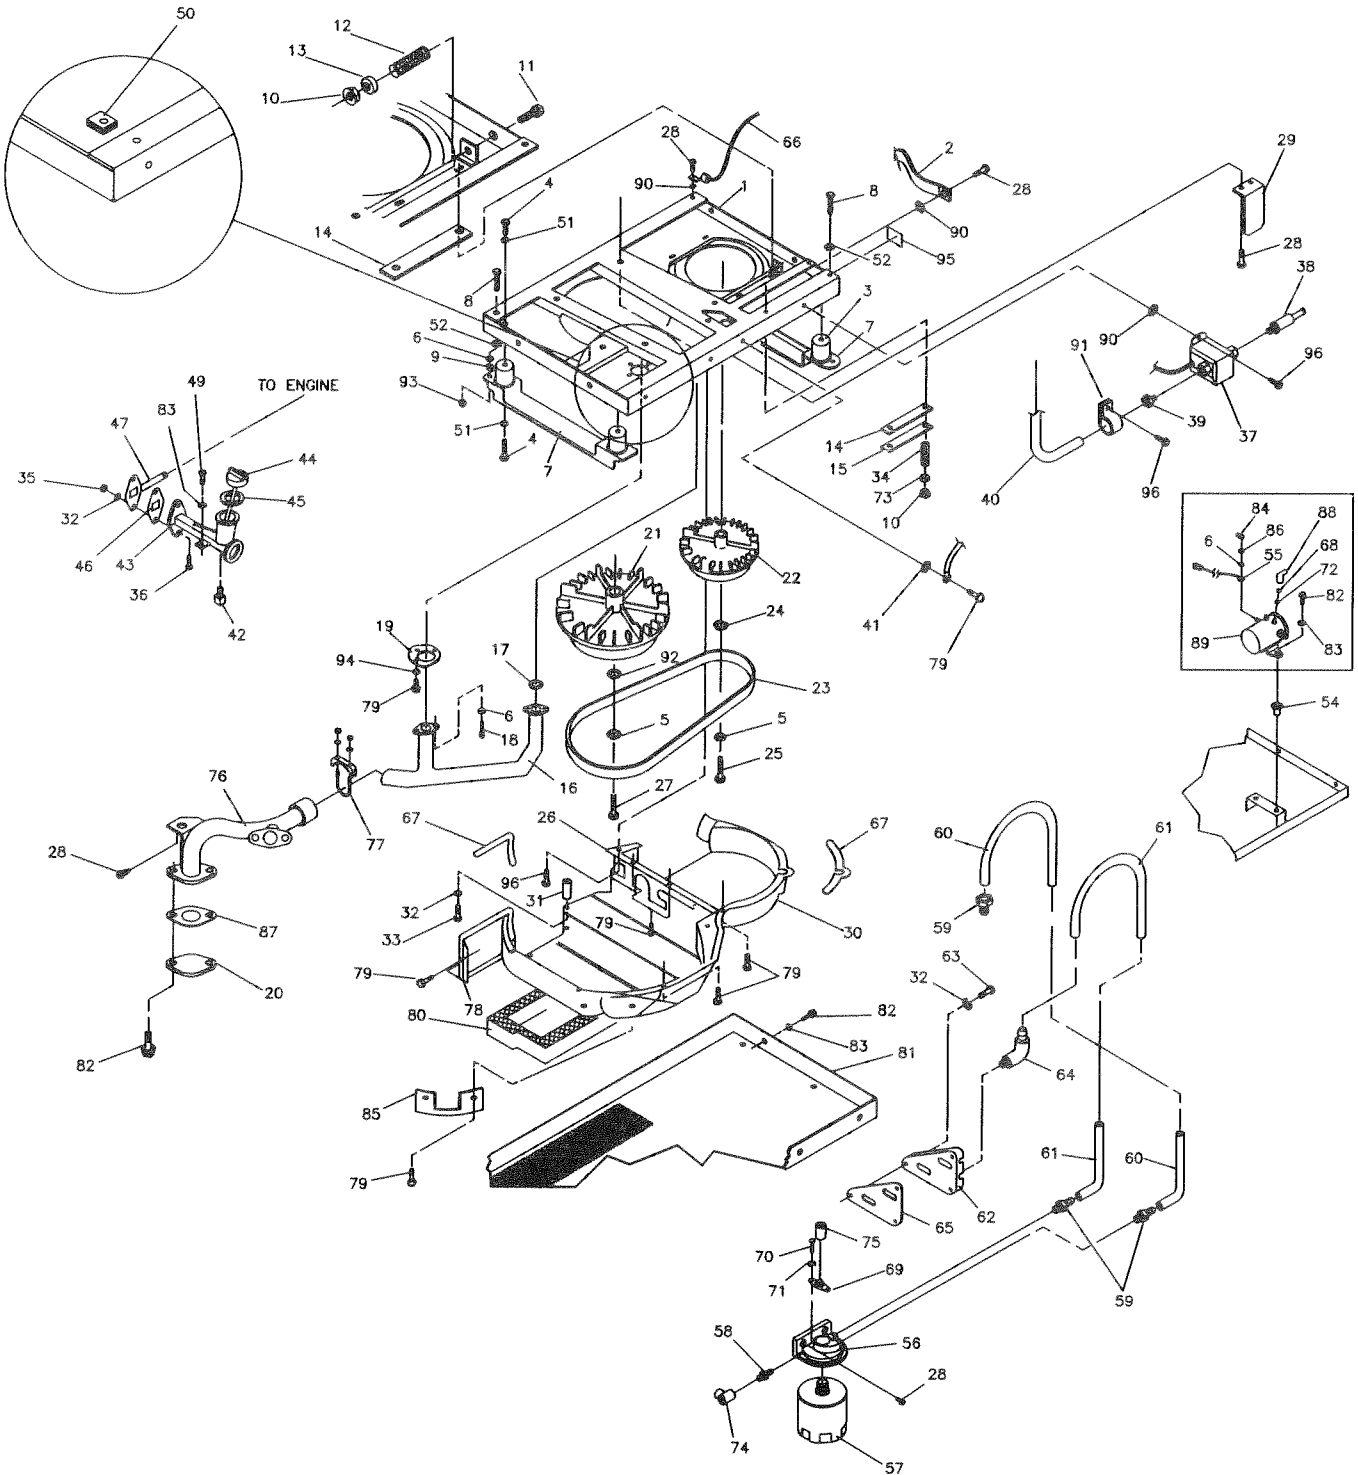

Section 10 – Exploded Views and Parts Lists

PRIMEPACT 66G and 66LP Recreational Vehicle Generators

Base and Pulleys – Drawing No. 0D3151-A

Section 10 – Exploded Views and Parts Lists
PRIMEPACT 66G and 66LP Recreational Vehicle Generators
Base and Pulleys – Drawing No. 0D3151-A

ITEM	PART NO.	QTY.	DESCRIPTION	ITEM	PART NO.	QTY.	DESCRIPTION
1	086318	1	BASE, MOUNTING	50	0A5802	1	TINNERMAN CLIP
2	090141	1	GROUND CABLE	51	022237	8	WASHER LOCK 3/8
3	046911	4	MOUNT VIBR 1.50X1.38 X 3/8-16)	52	022145	2	WASHER FLAT 5/16 ZINC
4	025017	8	SCREW HHC 3/8-16 X 1/2 G5	54	092120	2	NUT LOCK TRIC M6 X 1.0 Y/ZNC
5	046526	2	WASHER LOCK M10	55	0742600133	1	CABLE, STARTER
6	022129	8	WASHER LOCK M8-5/16	56	073179	1	OIL FILTER SUPPORT
7	072391	2	SKID, RUBBER MOUNT	57	070185	1	FILTER, OIL (FRAM#PH3614)
8	077603	2	SAFETY BOLT 5/16-18 x 3 1/2"	58	0A8584	1	10 PSI-SWITCH, OIL PRESSURE
9	022259	2	NUT HEX 5/16-18 STEEL	59	074948	3	FITTING COMP 5/16 X1/8 SLF-ALGN
10	052858	6	NUT LOCK M8	60	074950	1	TUBE, OUTER OIL
11	051730	2	SCREW HHC M8-1.25 X 60 G8.8	61	074951	1	TUBE, INNER OIL
12	029459	2	SPRING, BELT TENSION	62	073134	1	ADAPTOR, OIL FILTER ADAPTER
13	075215	2	WASHER, SPRING CNTR	63	038750	3	SCREW HHC M6-1.0 X 30 G8.8
14	073146	4	SLIDE (NYLON)	64	074949	1	ELBOW 90D TUBE CMP 5/16 X 1/8NPT
15	075209	2	SUPPORT, NYLON SLIDE				
16	073174	1	MANIFOLD, EXHAUST	65	068548	1	GASKET, OIL FILTER ADAPTER
17	079678	2	RING, SEALING	66	0C4006	1	CABLE, 30" LONG
18	040976	4	SCREW SHC M8-1.25 X 20 G12.9	67	029289	-	TAPE ELEC NON-UL FOAM 1/16X1/2
19	072383	2	GASKET, COLLECTOR PAN	68	022158	2	NUT HEX #10-32 STEEL
20	090859	1	COVER PLATE -EXTERNAL	69	075281	1	SWITCH, HIGH TEMPERATURE
21	075224B	1	PULLEY, ENGINE	70	0C1085	2	SCREW PPHM M3-0.5 X 8
22	073106B	1	PULLEY, ALTERNATOR	71	043182	2	WASHER LOCK M3
23	075216	1	BELT (POLY V 4L)-40"	72	022152	2	WASHER LOCK #10
24	049451	1	WASHER FLAT SPECIAL .406 I.D.	73	075237	4	WASHER, SPRING RETAINER
25	042633	1	SCREW HHC 3/8-24 X 1 G5	74	0D1624	1	BOOT, OIL PRESSURE SWITCH
26	077017	1	GUIDE, BLOWER HOUSING	75	075474	1	BOOT, TEMPERATURE SWITCH
27	073118	1	SCREW HHC 3/8-24 X2-1/4 G8	76	090800	1	ELBOW, EXHAUST
28	074906	7	SCREW TAPTITE M6 X 20 BP	77	094670	1	CLAMP, EXHAUST
29	091123	1	BRACKET-FUEL PUMP	78	075226	1	COVER, AIR
30	072375	1	HOUSING, BLOWER	79	056893	23	SCREW CRIMPTITE #10-24 X 1/2
31	073185	1	SPACER ROLL 2.36 X.230 X.042 BRZ	80	075229	1	SLIDE PAN, GASKET
32	022097	7	WASHER LOCK M6-1/4	81	0D3158	1	SLIDE PAN
33	077682	1	SCREW HHC M5-0.8 X 80 G8.8	82	079246	6	CAPSCREW, HEX HEAD- M6-1.00 x 16mm WITH LOCK WASHER
34	075242	4	SPRING, GENERATOR SET MT				
35	049813	2	NUT HEX M6 -1.0 G8 YEL CHR	83	022473	5	WASHER FLAT 1/4 ZINC
36	045757	2	SCREW HHC M6-1.0 X 25 G8.8	84	0D1741A	1	BOOT, BATTERY CABLE
37	090475	1	FUEL PUMP	85	072384C	1	COVER, EXHAUST OUTLET
38	087769	1	FUEL FILTER	86	024114	2	NUT HEX 5/16-24 STEEL
39	087768	1	FITTING COMP 1/4X1/8 SLF-ALGN	87	077643	1	GASKET, EXHAUST OUTLET
40	087770	1	FUEL LINE	88	0D1741	2	BOOT, BATTERY CABLE
41	0A8475	1	SPECIAL LOCK WASHER, M5	89	0D1227	1	CONTACTOR, STARTER
42	026925	1	PLUG STD PIPE 3/8 STEEL SQ HD	90	0A1658	3	LOCKWASHER, SPECIAL 1/4"
43	075710A	1	TUBE, OIL FILL AND DRAIN	91	090088	1	CLAMP VINYL .25 X .28 Z
44	074958	1	CAP & DIPSTICK ASSEMBLY	92	022131	1	WASHER FLAT 3/8 ZINC
45	067871	1	O-RING, CAP	93	081105	2	FLANGE NUT, (SPECIAL) 5/16"-18
46	0A5508	1	OIL FILL TUBE GASKET	94	023897	6	WASHER FLAT #10 ZINC
47	075711	1	PIPE, OIL DRAIN ADAPTOR	95	067210	1	DECAL-GROUND
49	022413	1	SCREW HHC 1/4-20 X 1 G5	96	045756	9	SCREW TAPTITE M6X10 YEL CHR