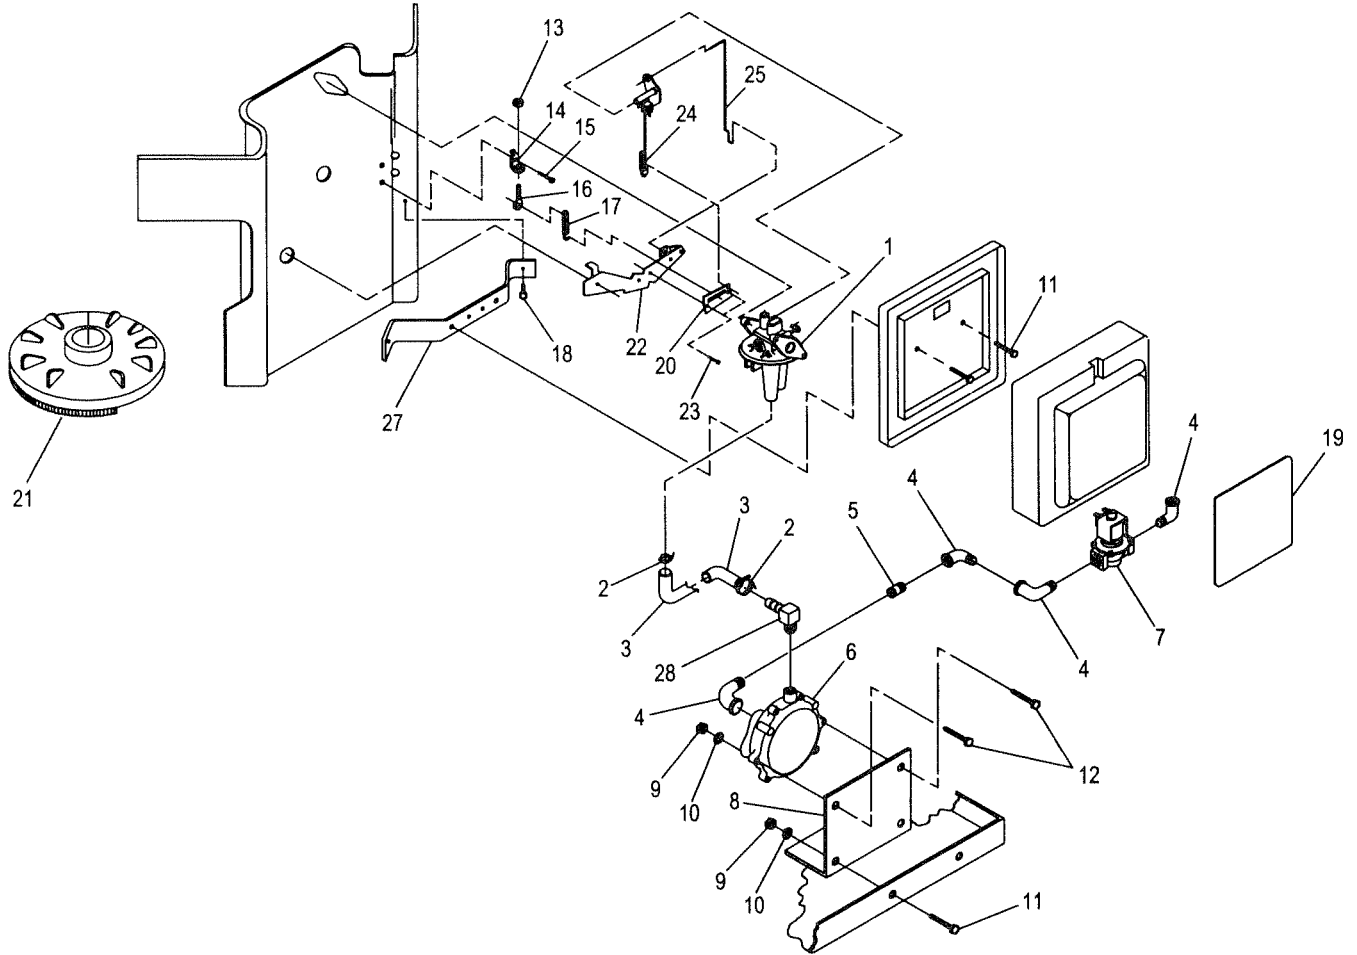

Section 10 – Exploded Views and Parts Lists

PRIMEPACT 70G and 70LP Recreational Vehicle Generators
LP Regulator, LP Carburetor & Air Cleaner – Drawing No. 0A4029-F

ITEM	PART NO.	QTY.	DESCRIPTION	ITEM	PART NO.	QTY.	DESCRIPTION
1	0A1662A	1	CARB. V-TWIN L/P	17	074962C	1	GOVERNOR SPRING (PP55G/LP, PP66G/LP)
2	057822	2	HOSE CLAMP	17	074962G	1	GOVERNOR SPRING (PP70G/LP, Q70G)
3	074994	1	1/2" I.D. X 10" LONG HOSE	18	066476	2	M6-1.0 X 12MM HEX SCREW W/LOCK WASHER
4	026307	4	STREET ELBOWS	19	0C2338E	1	AIR CLEANER DECAL-PRIMEPACT 70LP
5	026915	1	3/4" PIPE NIPPLE	19	0C2338C	1	AIR CLEANER DECAL-PRIMEPACT 66LP
6	075211	1	GASEOUS FUEL REGULATOR	19	0C2338A	1	AIR CLEANER DECAL-PRIMEPACT 55LP
7	0A2666	1	GASEOUS FUEL SOLENOID	20	075944	1	GOVERNOR SPRING BRACKET
8	0A5198	1	REGULATOR MOUNTING BRACKET	21	0A7782A	1	FLYWHEEL ASSEMBLY
9	049813	4	M6 HEX NUT	22	070155	1	GOVERNOR LEVER
10	022097	4	M6 LOCK WASHER	23	076242	2	1/8" I.D. X 1/8" RIVET
11	047411	2	M6-1.0 X 16MM HEX HD. CAPSCR.	24	070125	1	ANTI-LASH SPRING
12	038750	2	M6-1.0 X 30MM HEX HD. CAPSCR.	25	070108	1	GOVERNOR-TO-CARBURETOR ROD
13	037398	1	HEX LOCK NUT (NYLON)	+	028739	4	4" LONG TIE WRAP
14	074961	1	GOVERNOR ADJUSTER BRACKET	+	055162	9CC	PIPE SEALANT
15	056893	5	#10-24 X 1/2" SCREW	27	073131	1	AIR CLEANER SUPPORT BRACKET
16	047227	1	GOVERNOR ADJUSTER SCREW	28	061696	1	BARBED 90 DEG. 3/8" X 1/2"

(+) NOT SHOWN