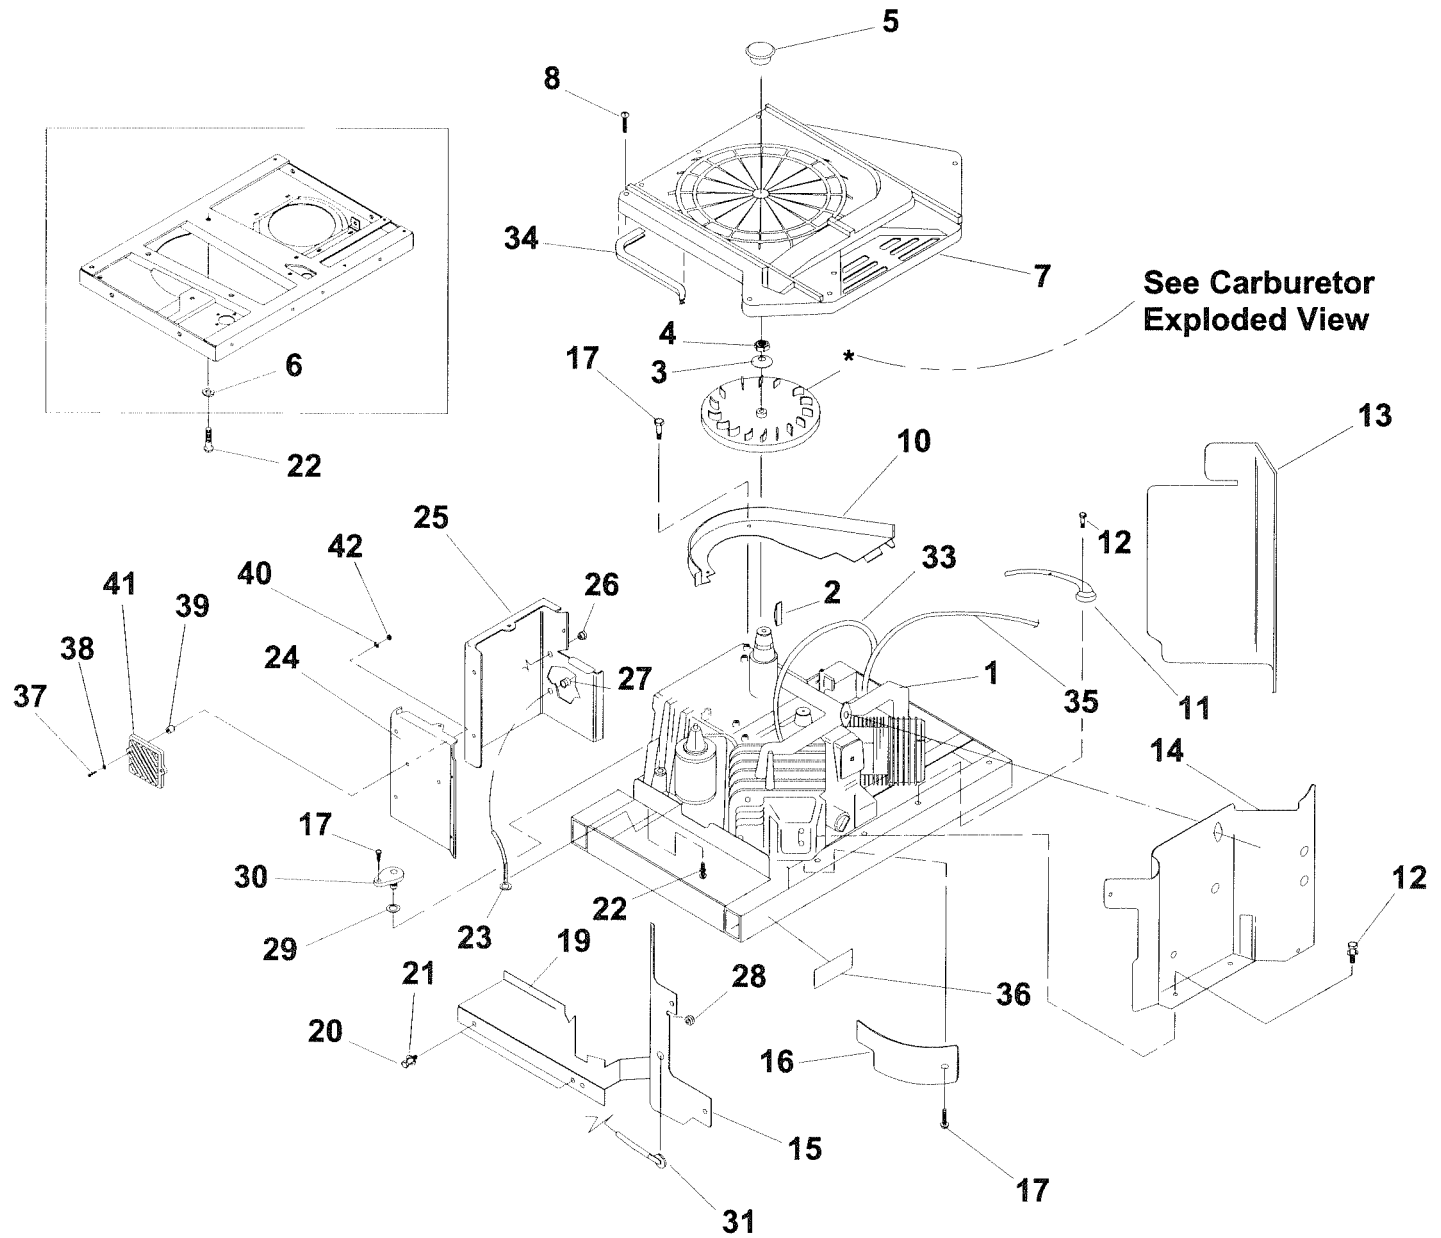

Section 10 – Exploded Views and Parts Lists

PRIMEPACT 70G and 70LP Recreational Vehicle Generators
Sheet Metal – Drawing No. 0D3465

Section 10 – Exploded Views and Parts Lists
PRIMEPACT 70G and 70LP Recreational Vehicle Generators
Sheet Metal – Drawing No. 0D3465

ITEM	PART NO.	QTY.	DESCRIPTION
1	-----	1	SEE ENGINE EXPLODED VIEW of ENGINE
2	099258	1	KEY-WOODRUFF 6 x 25MM
3	067198N	1	BEVELLED WASHER
4	067890	1	HEX NUT
5	087865	1	PLUG, FLYWHEEL ACCESS
6	0A4456	1	3/8" SPECIAL LOCK WASHER
7	086313	1	HOUSING, ENGINE TOP
8	056893	23	SCREW (CRIMPTITE) NO. 10-24 x 1/2"
10	087750	1	SCROLL, FLYWHEEL
11	074916	1	COVER, BASE CYL. #2
12	074908	9	SCREW (TAPTITE) M5 x 10MM
13	073190	1	WRAPPER CYL. #2
14	078858	1	COVER, VALLEY
15	078859	1	WRAPPER, CYL. #1
16	074902	2	WRAPPER, BARREL
17	066476	4	HHCS/LW-M6 x 1.0 x 12MM
19	073191	1	COVER, BASE CYL. #1
20	048571	2	CAPSCREW, HEX HD.-M8 x 1.25 x 15MM
21	022129	2	LOCK WASHER-M8
22	75246	4	SCREW (TAPTITE) 3/8"-16 x 1-1/4"
23	0742600133	1	WIRE ASSEMBLY-NO, 16
24	088290	1	STARTER COVER
25	073186	1	WRAPPER, CRANKCASE
26	081108	1	BUSHING, SNAP
27	022717B	1	GROMMET -RUBBER
28	022717A	2	GROMMET -RUBBER
29	067866	1	O-RING
30	077001	1	PLUG, OIL FILL
31	073132	2	BOOT, SPARK PLUG
33	087858A	1	GROUND WIRE ASEMBLY-CYL. #2
34	029289	2FT.	FOAM TAPE
35	087858B	1	GROUND WIRE ASSEMBLY-CYL. #1
36	050277	1	OIL DRAIN DECAL
37	038153	2	NO. 10-32 x 1-1/2" SCREW
38	022152	2	NO. 10 LOCK WASHER
39	033469	2	0.22 INCH I.D. SPACER
40	023897	2	NO. 10 FLAT WASHER
41	092934	1	REGULATOR-10A.
42	022158	2	NO. 10-32 HEX NUT