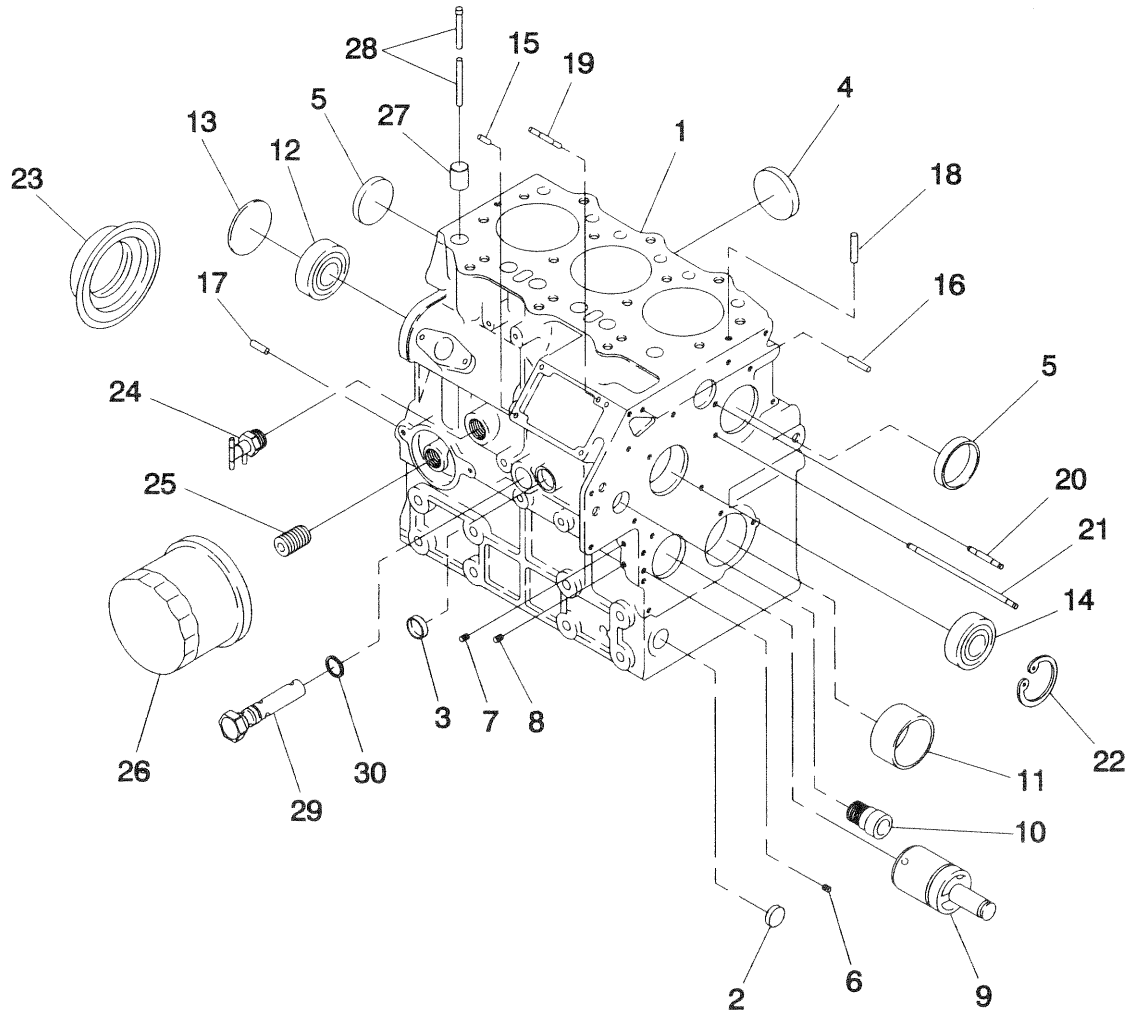

ITEM	PART NO.	QTY.	DESCRIPTION
17	0C5126	1	Plug, Oil Fill
18	0C3971B	1	Dipstick Assembly
19	0C4883	1	Hose, Dipstick Tube
20	0C4884	1	Hose, Filler Tube
21	0C7649	2	Hose Clamp 7/8-3/8
22	057824	2	Hose Clamp Size #16
23	0C3992	4	M4-0.7 x 16 HHCS Taptite
24	022985	4	Washer, Flat #6
25	084135	1	Grommet
26	0C6440	2	Gasket, Engine Control Box
27	074969	1	Circuit Breaker, 35A, 2 Pole
28	049813	2	Nut, Hex M6-1.0
29	052749	4	PHMS M5-0.8 x 12
30	038150	4	Flat washer, #8
31	022097	2	Washer, Split Lock 1/4" - M6

Appendix 3 – Exploded Views and Parts Lists

QUIETPACT™ 75D Recreational Vehicle Generator
1.0 Liter Diesel Camshaft – Drawing No. 075677

ITEM	PART NO.	QTY.	DESCRIPTION	ITEM	PART NO.	QTY.	DESCRIPTION
1	0709390232	1	CAMSHAFT ASSEMBLY	8	0709390238	1	PLATE
2	0709390233	1	CAMSHAFT GEAR	9	0709390239	1	TACHOMETER SHAFT
3	0709390195	1	KEY	10	0709390240	1	BOLT
4	0709390234	1	GEAR	11	0709390241	1	BOLT
5	0709390235	3	SPACER	12	0709390242	1	GASKET
6	0709390236	1	BALL BEARING	13	0709390243	1	NUT
7	0709390237	1	SLIDER				

Appendix 3 – Exploded Views and Parts Lists

QUIETPACT™ 75D Recreational Vehicle Generator 1.0 Liter Diesel Cylinder Block– Drawing No. 075676

ITEM	PART NO.	QTY.	DESCRIPTION
1	0709390100	1	COMPLETE CYLINDER BLOCK
2	0709390447	1	EXPANSION PLUG
3	0709390101	1	EXPANSION PLUG
4	0709390102	2	EXPANSION PLUG
5	0709390103	2	EXPANSION PLUG
6	0709390104	1	EXPANSION PLUG
7	0709390105	4	PLUG
8	0709390106	4	PLUG
9	0709390107	1	IDLE GEAR SHAFT
10	0709390108	1	BUSHING
11	0709390109	1	BUSHING-STANDARD
	0709390110	1	0.25MM U.S. BUSHING
	0709390111	1	0.50MM U.S. BUSHING
12	0709390112	1	BALL BEARING
13	0709390113	1	EXPANSION PLUG
14	0709390114	1	BALL BEARING
15	0709390115	1	DOWEL PIN
16	0709390116	1	DOWEL PIN