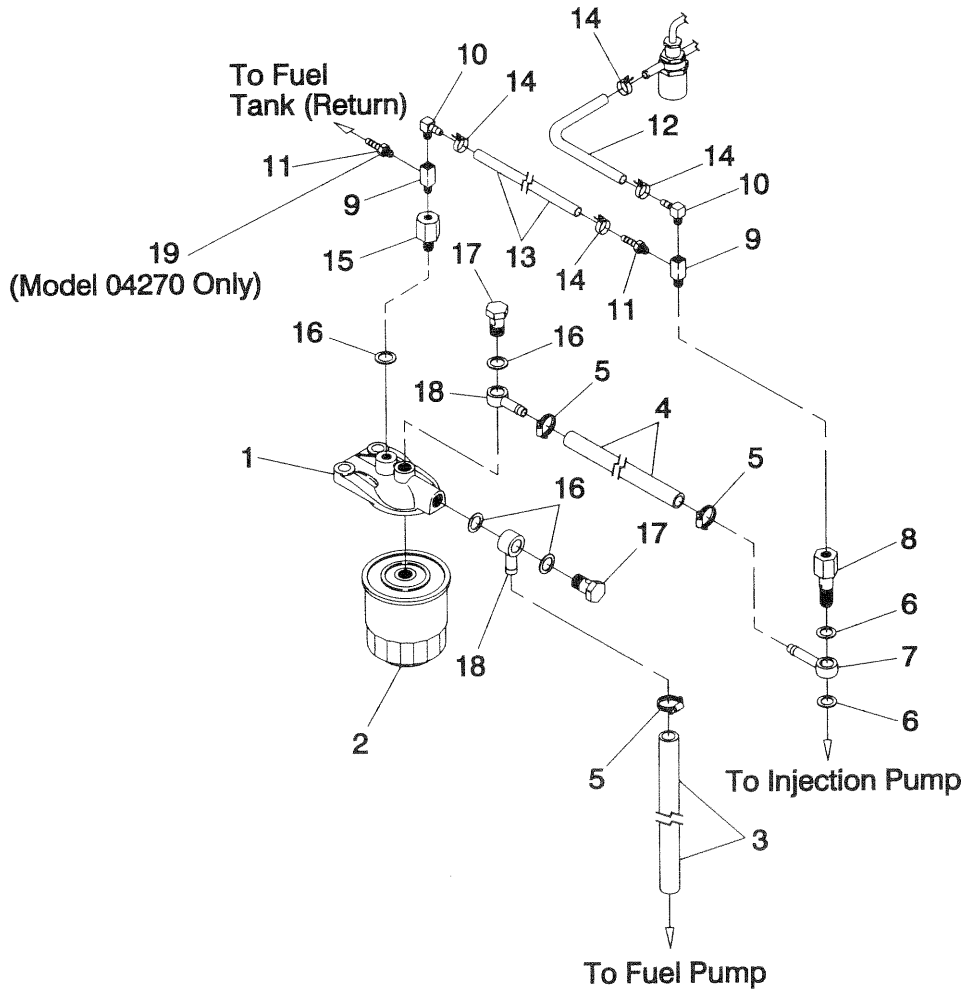

Appendix 3 – Exploded Views and Parts Lists

QUIETPACT™ 75D Recreational Vehicle Generator 1.0 Liter Diesel Fuel Supply – Drawing No. 75693-B

ITEM	PART NO.	QTY.	DESCRIPTION	ITEM	PART NO.	QTY.	DESCRIPTION
1	0709390661	1	FUEL FILTER SUPPORT	11	030096	2*	1/8" NPT X 3/16" BARBED STRAIGHT FITTING
2	069858	1	FUEL FILTER	12	068736	275MM	HOSE, 3/16" SAE 30R2
3	0C8008	AR	HOSE, 5/16" SAE 30R7	13	068736	240MM	HOSE, 3/16" SAE 30R2
4	0C8008	250MM	HOSE, 5/16" SAE 30R7	14	074823	4	HOSE CLAMP
5	040173	3	HOSE CLAMP	15	074819	1	FUEL BLEED FITTING
6	0709390378	2	GASKET	16	0709390651	5	FUEL BLEED GASKET
7	0709390379	1	BANJO FITTING	17	0709290662	2	HOLLOW BOLT
8	074808	1	FUEL BLEED FITTING	18	0709390663	2	BANJO FITTING
9	052233	2	1/8" NPT TEE (BRASS)	19	028414A	1	1/8" NPT X 1/4" BARBED STRAIGHT FITTING (MODEL 04270 ONLY)
10	039450	2	1/8" NPT X 3/16" 90 DEG. BARBED FITTING				

* QTY 1 (MODEL 04270 ONLY)
AR - AS REQUIRED