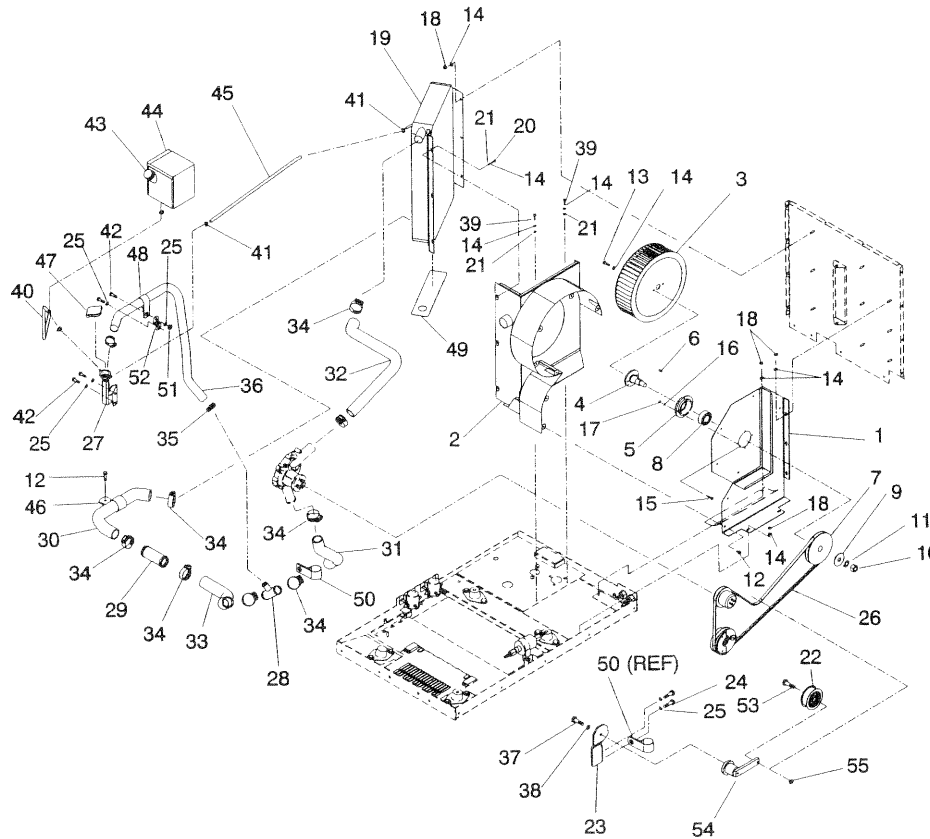

ITEM	PART NO.	QTY.	DESCRIPTION
16	0A4456	1	3/8 Special Lock Washer
17	076821	2	Hex Nut 3/8-16 Brass
18	047411	2	HHCS M6-1.00 x 16
19	049813	2	Nut, Hex M6.0 -1.0
20	0C5443	1	Block, Terminal Battery Post
21	0C7423	1	Stud, 3/8-16 x 55mm
22	022131	1	Washer, 3/8 Flat
23	022237	1	Washer, Split Lk - 3/8

mm = Millimeters

Appendix 3 – Exploded Views and Parts Lists

**QUIETPACT™ 75D Recreational Vehicle Generator
Enclosure – Drawing No. 0D2358**

ITEM	PART NO.	QTY.	DESCRIPTION	ITEM	PART NO.	QTY.	DESCRIPTION
1	0D2315	1	Enclosure Panel RH	19	0C7023	1	Decal, Battery +/-
2	0C4534	1	Enclosure Panel Top	20	0C7024	1	Decal, Radiator Cap
3	0C4532	1	Enclosure Panel LH	21	0C7025	1	Decal, Remote
4	0C4535	1	Enclosure Panel Front	22	0C7026	1	Decal, Coolant
5	0C4536	1	Enclosure Rear Panel	23	0C7027	1	Decal, Fuel Return/Supply
6	0C5525	1	Insulation, Front Panel	24	0C7028	1	Decal, Oil Fill / Level
7	0C5527	1	Insulation, LH Side Panel	25	0C7029	1	Decal, Lifting Lug
8	0C5528	1	Insulation, RH Side Panel	26	0C7030	1	Decal, Max Hot / Min Coolant
9	0C5529	1	Insulation, Top Front Panel	27	0C2340	1	Decal, Warning Rv
10	0C5530	1	Insulation, Top Rear Panel	28	0C6425	1	Support, Coolant Tank
11	0C5531	1	Insulation, Lifting Lug Cover	29	049813	3	Nut, Hex M6-1.0
12	0C4986	1	Cover, Access Lift	30	0C7047A	1	Foam, Air Duct Face
13	0C4987	1	Cover, Radiator Fill	31	0C7047B	1	Foam, Air Duct Side
14	0C5091	1	Cover, Access Electrical	32	0C4816	1	Decal, Unit
15	0C6362	1	Gasket, Electrical Access	33	022097	3	Washer, Split Lock ¼" - M6
16	078115	33	Washer, Self Lock Dome	34	098761	1	Decal, Engine Data
17	0A7215	58	¼ -20 x 5/8 W/Washer	35	042755	1	Decal, CSA Approval
18	0C5096	1	Frame Control Panel - Refer to Drawing C8005				