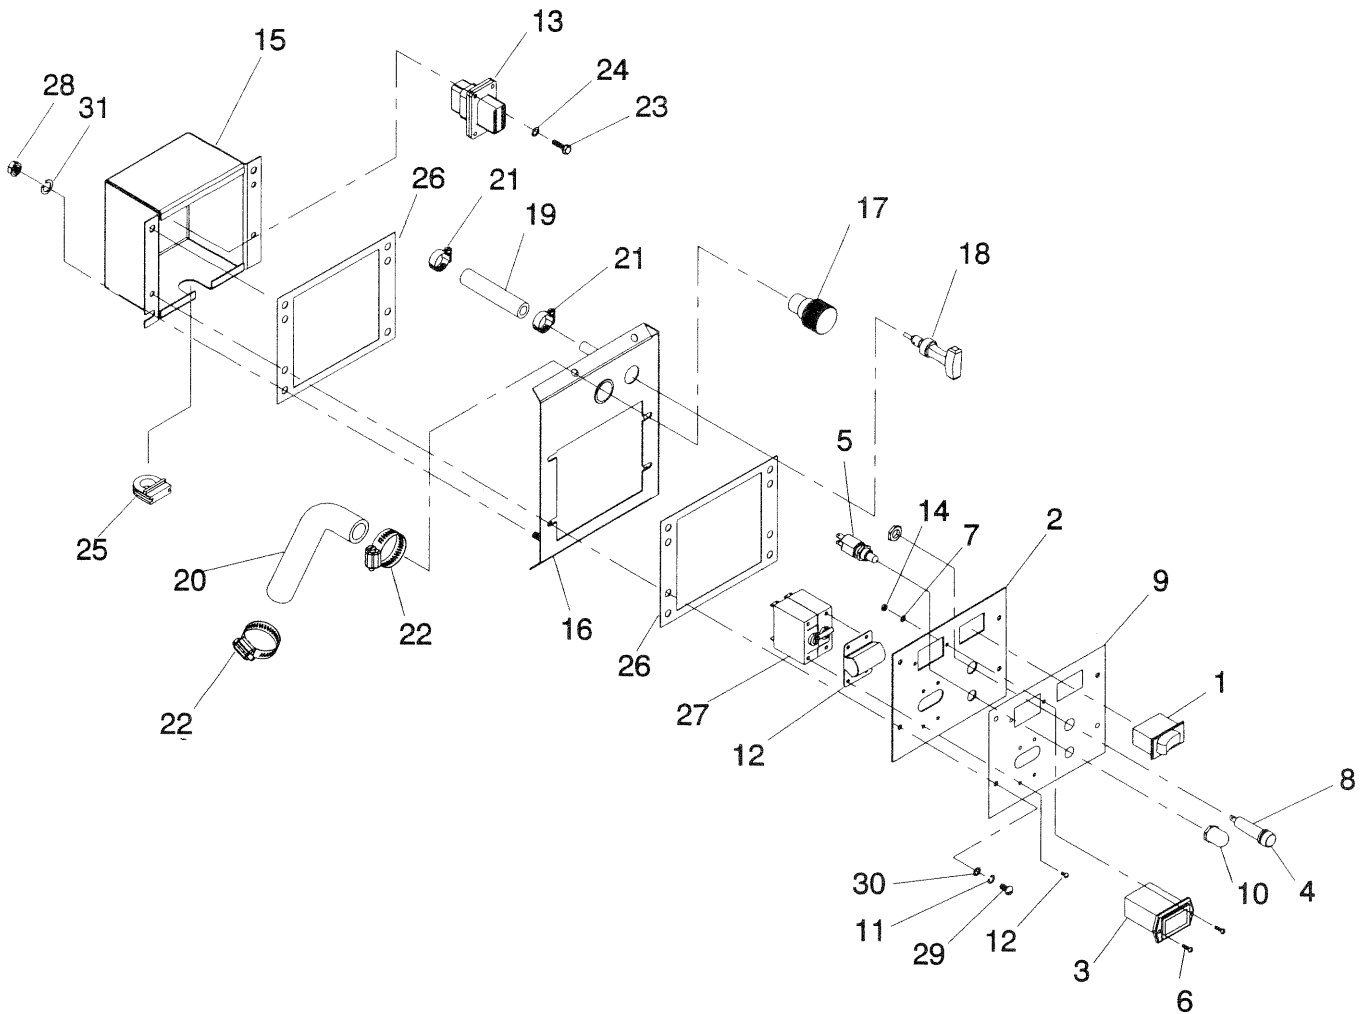

Appendix 3 – Exploded Views and Parts Lists

QUIETPACT™ 75D Recreational Vehicle Generator
Customer Controls Assembly – Drawing No. 0D2364

ITEM	PART NO.	QTY.	DESCRIPTION
1	0D2398	1	Start / Stop Switch
2	0C4540	1	Cover, Engine Control Box
3	0C1457	1	Hour Meter
4	081904	1	Fuse Holder, SFE-14
5	055920	1	Switch, Pushbutton SPST
6	043181	2	PPHMS M3-0.5 x 10
7	022159	2	Lockwasher M3
8	055927	1	Fuse, SFE-14
9	0C5127	1	Decal
10	0C7341	1	Boot / Nut / Preheat Switch
11	049226	4	Lockwasher, M5
12	0C7340	1	Boot, Circuit Breaker (with 4 sealing screws)
13	0D2021A	1	Harness
14	051714	2	Hex Nut, M3
15	0C4476	1	Box, Engine Control
16	0C5096	1	Frame, Control Panel

ITEM	PART NO.	QTY.	DESCRIPTION
17	0C5126	1	Plug, Oil Fill
18	0C3971B	1	Dipstick Assembly
19	0C4883	1	Hose, Dipstick Tube
20	0C4884	1	Hose, Filler Tube
21	0C7649	2	Hose Clamp 7/8-3/8
22	057824	2	Hose Clamp Size #16
23	0C3992	4	M4-0.7 x 16 HHCS Taptite
24	022985	4	Washer, Flat #6
25	084135	1	Grommet
26	0C6440	2	Gasket, Engine Control Box
27	074969	1	Circuit Breaker, 35A, 2 Pole
28	049813	2	Nut, Hex M6-1.0
29	052749	4	PHMS M5-0.8 x 12
30	038150	4	Flat washer, #8
31	022097	2	Washer, Split Lock 1/4" - M6