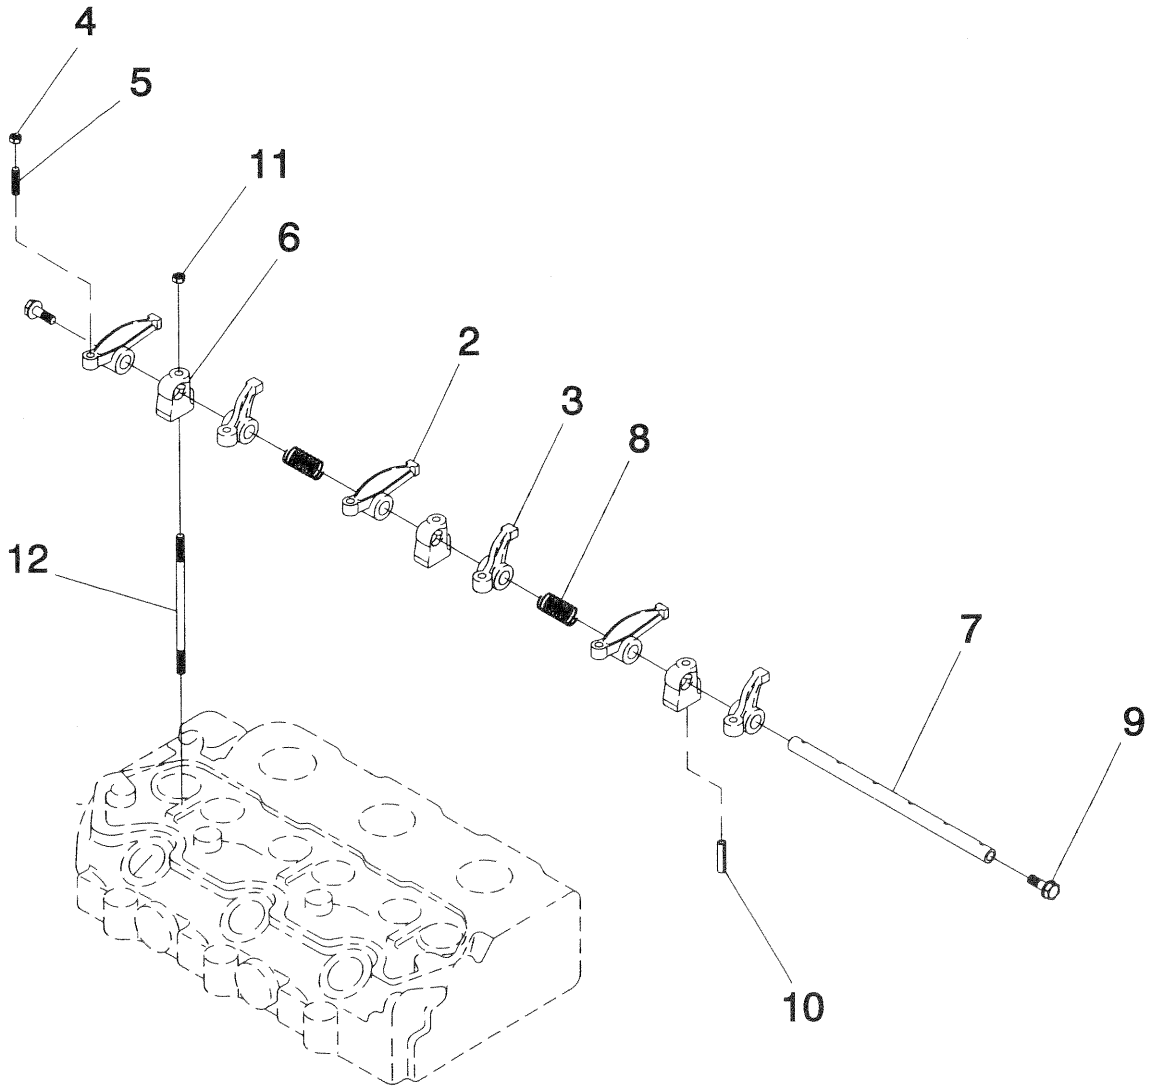

ITEM	PART NO.	QTY.	DESCRIPTION
1	0709390170	1	ROCKER ARM ASSEMBLY
2	0709390171	3	INTAKE ROCKER ARM
3	0709390172	3	EXHAUST ROCKER ARM
4	0709390174	6	NUT
5	0709390173	6	STUD
6	0709390175	3	ROCKER ARM BRACKET

ITEM	PART NO.	QTY.	DESCRIPTION
7	0709390176	1	ROCKER ARM SHAFT
8	0709390177	2	SPRING
9	0709390178	2	SCREW
10	0709390179	3	SPRING,PIN
11	0709390180	3	NUT
12	0709390181	3	STUD