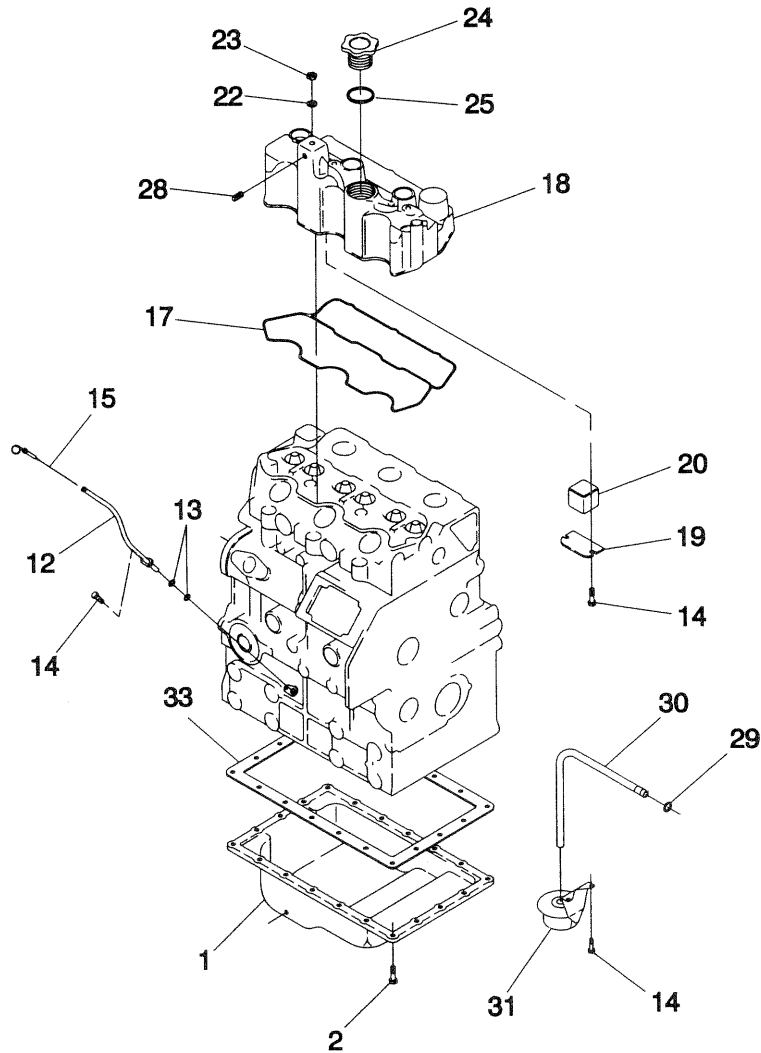

Appendix 3 – Exploded Views and Parts Lists

QUIETPACT™ 75D Recreational Vehicle Generator 1.0 Liter Diesel Engine Block – Drawing No. 082961-A

ITEM	PART NO.	QTY.	DESCRIPTION	ITEM	PART NO.	QTY.	DESCRIPTION
1	0709390139	1	OIL PAN	19	0709390185	1	OIL STOPPER
2	0709390140	20	BOLT	20	0709390186	1	SCREEN
12	0709390143	1	DIPSTICK TUBE	22	0709390168	1	GASKET
			(ALL MODELS EXCEPT 04270)	23	0709390187	3	NUT
	0C4641	1	DIPSTICK TUBE	24	0709390188	1	CAP
			(MODEL 04270 ONLY)	25	0709390189	1	O-RING
13	0709390144	2	O-RING	28	026073-A	1	1/4" PIPE PLUG SQ. HD.
14	0709390145	5	BOLT	29	0709390244	1	O-RING
15	0709390146	1	DIPSTICK	30	0709390245	1	TUBING
			(ALL MODELS EXCEPT 04270)	31	0709390246	1	SUCTION FILTER
17	0709390183	1	ROCKER COVER GASKET	33	0709390122	1	GASKET
18	0709390184	1	ROCKER COVER