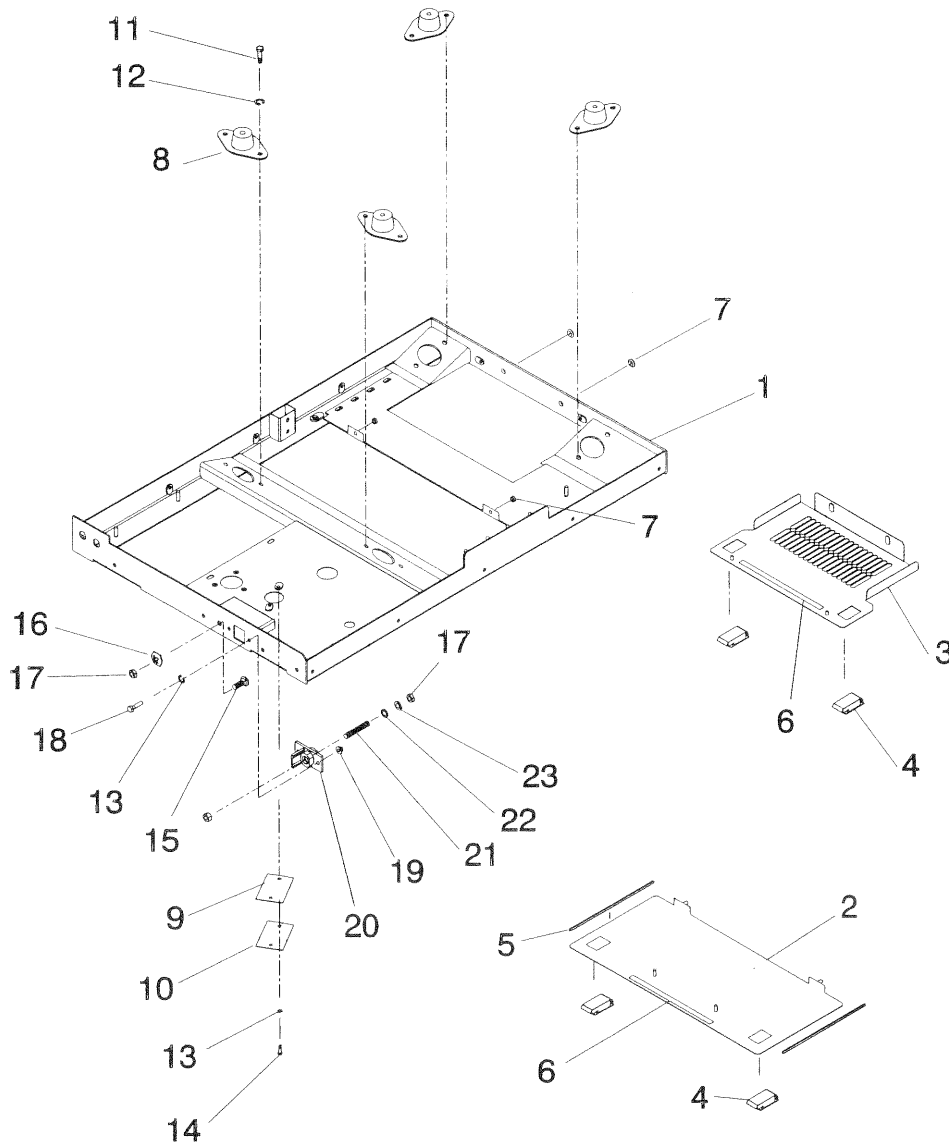

Appendix 3 – Exploded Views and Parts Lists

QUIETPACT™ 75D Recreational Vehicle Generator Base Frame – Drawing No. 0D2357

ITEM	PART NO.	QTY.	DESCRIPTION
1	0D2126	1	Base Frame Weldment
2	0D2131	1	Door, Service Rear
3	0C5088	1	Door, Service Front
4	0C5644	4	Slide Latch Flush
5	056326	2	Vinyl Trim -Black 180mm
6	029451	677mm	Rubber Tape 1/8 x 1/2"
7	0C7857	4	Grommet 1/8 x 13/32
8	070936E	4	Vibration Mount
9	0C6721	1	Gasket, Cleanout
10	0C6722	1	Plate, Cleanout
11	042907	8	HHCS M8-1.25 x 16
12	022129	8	Washer, Split Lk- M8
13	022097	3	Washer, Split Lk -1/4-M6
14	043146	2	HHCS M6-1.00 x 10
15	0C7561	1	Carriage Bolt 3/8 -16 x 55mm