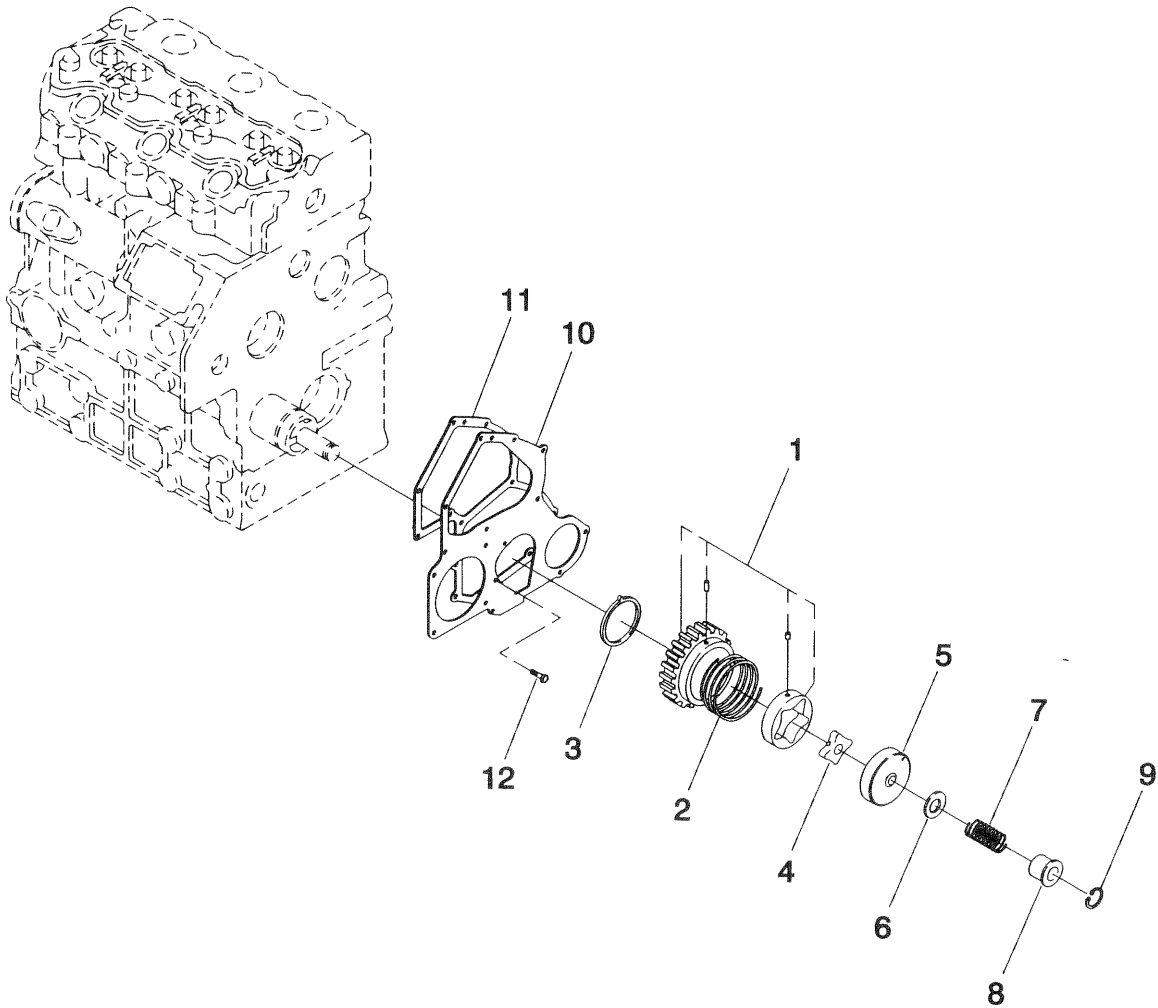

Appendix 3 – Exploded Views and Parts Lists

QUIETPACT™ 75D Recreational Vehicle Generator 1.0 Liter Diesel Crankshaft, Piston and Flywheel – Drawing No. 075679-A

ITEM	PART NO.	QTY.	DESCRIPTION	ITEM	PART NO.	QTY.	DESCRIPTION
1	0709390143	1	CRANKSHAFT ASSEMBLY	16	0709390214	3	STANDARD PISTON ASSEMBLY
2	0709390194	1	CRANKSHAFT GEAR		0709390215	AR	PISTON ASSEMBLY-0.5MM O.S.
3	0709390195	1	KEY		0709390216	AR	PISTON ASSEMBLY-1.0MM O.S.
4	0709390196	1	DOWEL PIN	17	0709390211	3	STANDARD PISTON RING SET
5	0709390226	1	SPRING PIN		0709390212	AR	PISTON RING SET-0.5MM O.S.
6	0709390197	1	BEARING HOLDER ASSEMBLY		0709390213	AR	PISTON RING SET-1.0MM O.S.
7	0709390200	1	BEARING HOLDER ASSEMBLY	18	0709390217	3	PISTON PIN
8	0709390664	1	BEARING HOLDER ASSEMBLY	19	0709390218	6	SNAP RING
9	0709390198	6	BOLT	20	0709390219	3	CONNECTING ROD ASSEMBLY
10	0709390199	6	DOWEL PIN	21	0709390220	3	BUSHING
11	0709390202	3	STANDARD BEARING	22	0709390221	6	CONNECTING ROD BOLT
	0709390203	AR	0.25MM U.S. BEARING	23	0709390222	6	NUT, CONNECTING ROD BOLT
	0709390204	AR	0.50MM U.S. BEARING	24	0709390223	6	STANDARD BEARING
12	0709390205	3	STANDARD BEARING		0709390224	AR	BEARING-0.25MM U.S.
	0709390206	AR	0.25MM U.S. BEARING		0709390225	AR	BEARING-0.50MM U.S.
	0709390207	AR	0.50MM U.S. BEARING	28	0709390230	1	PULLEY
13	0709390208	2	THRUST WASHER	30	0709390231	1	NUT
14	0709390209	2	BOLT				
15	0709390210	1	BOLT				

ITEM	PART NO.	QTY.	DESCRIPTION	ITEM	PART NO.	QTY.	DESCRIPTION
1	0709390250	1	IDLER GEAR ASSEMBLY	7	0709390259	1	SPRING
2	0709390252	1	SPRING	8	0709390260	1	COLLAR
3	0709390251	1	THRUST WASHER	9	0709390261	1	SNAP RING
4	0709390253	1	ROTOR	10	0709390262	1	FRONT PLATE
5	0709390254	1	OIL PUMP COVER	11	0709390263	1	GASKET
6	0709390255	AR	0.10MM SHIM	12	0709390264	3	BOLT
	0709390532	AR	0.15MM SHIM				
	0709390533	AR	0.20MM SHIM				
	0709390258	AR	0.50MM SHIM				