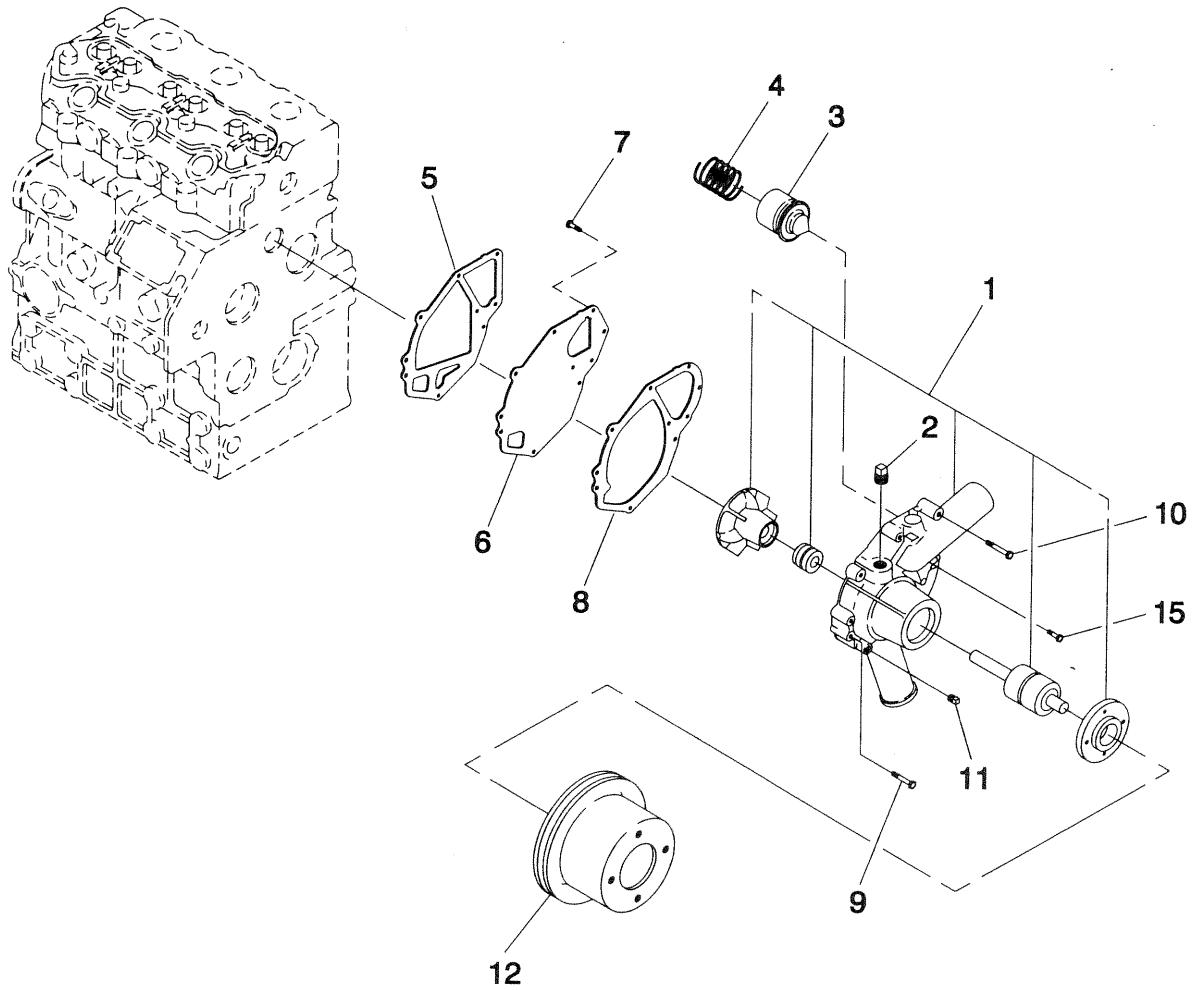

Appendix 3 – Exploded Views and Parts Lists
QUIETPACT™ 75D Recreational Vehicle Generator
1.0 Liter Diesel Water Pump – Drawing No. 082962

ITEM	PART NO.	QTY.	DESCRIPTION
1	0709390265	1	WATER PUMP ASSEMBLY
2	0709390266	1	PLUG
3	0709390267	1	THERMOSTAT
4	0709390268	1	SPRING
5	0709390269	3	GASKET
6	0709390270	1	SET PLATE
7	0709390271	1	BOLT

ITEM	PART NO.	QTY.	DESCRIPTION
8	0709390272	1	GASKET
9	0709390273	1	BOLT
10	0709390274	1	BOLT
11	0709390275	1	NUT
12	0709390247	1	PULLEY
15	0709390284	1	BOLT