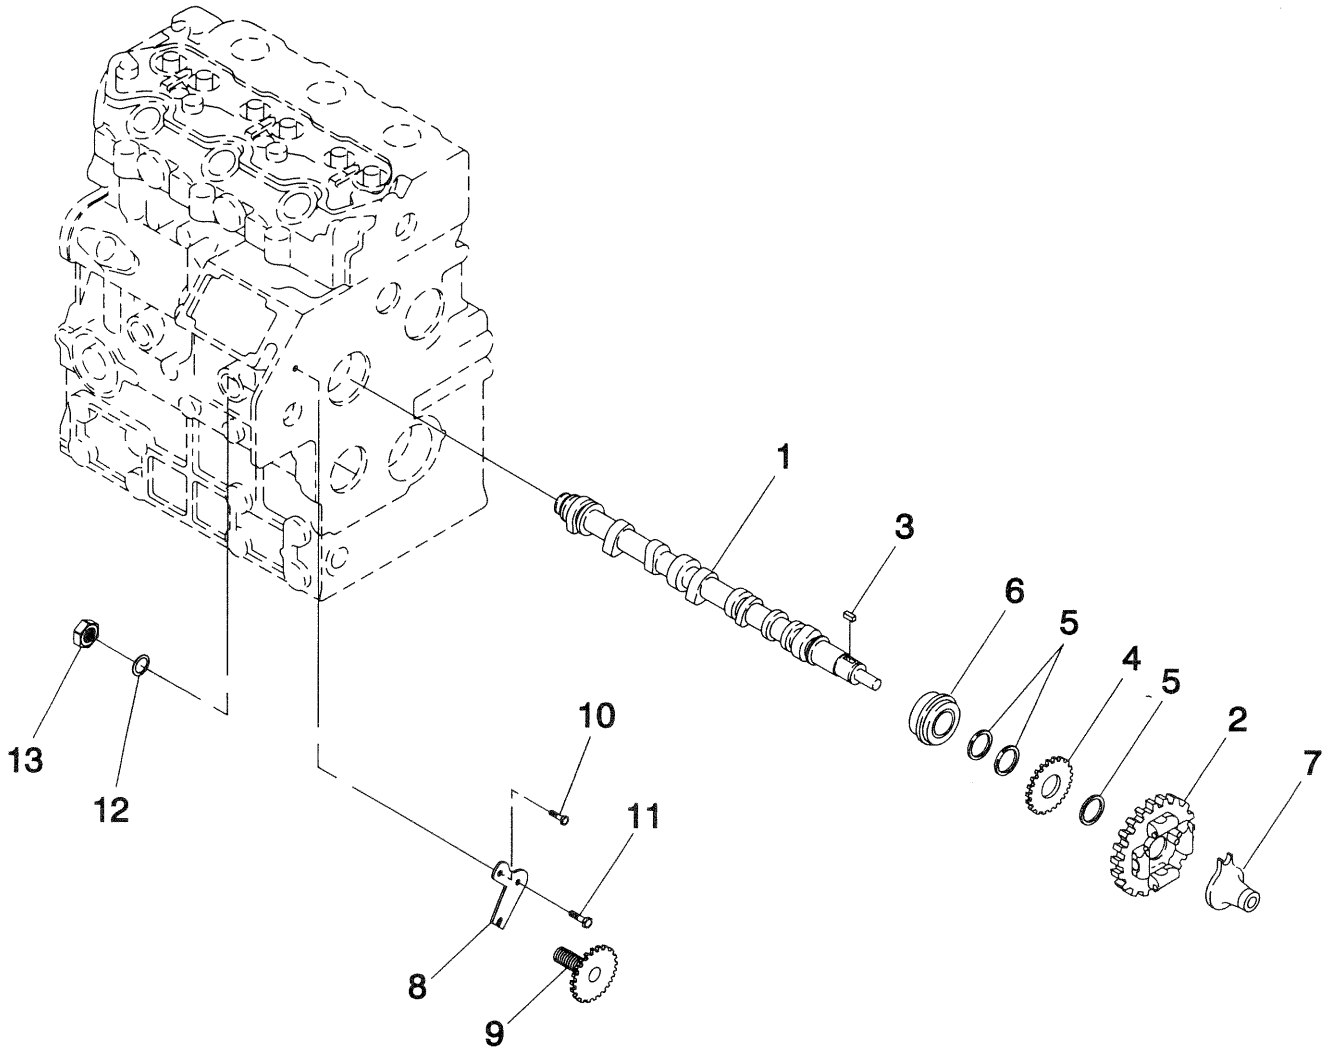

M = Meters
mm = Millimeters

Appendix 3 – Exploded Views and Parts Lists

QUIETPACT™ 75D Recreational Vehicle Generator
Customer Controls Assembly – Drawing No. 0D2364

ITEM	PART NO.	QTY.	DESCRIPTION
1	0D2398	1	Start / Stop Switch
2	0C4540	1	Cover, Engine Control Box
3	0C1457	1	Hour Meter
4	081904	1	Fuse Holder, SFE-14
5	055920	1	Switch, Pushbutton SPST
6	043181	2	PPHMS M3-0.5 x 10
7	022159	2	Lockwasher M3
8	055927	1	Fuse, SFE-14
9	0C5127	1	Decal
10	0C7341	1	Boot / Nut / Preheat Switch
11	049226	4	Lockwasher, M5
12	0C7340	1	Boot, Circuit Breaker (with 4 sealing screws)
13	0D2021A	1	Harness
14	051714	2	Hex Nut, M3
15	0C4476	1	Box, Engine Control
16	0C5096	1	Frame, Control Panel

ITEM	PART NO.	QTY.	DESCRIPTION
17	0C5126	1	Plug, Oil Fill
18	0C3971B	1	Dipstick Assembly
19	0C4883	1	Hose, Dipstick Tube
20	0C4884	1	Hose, Filler Tube
21	0C7649	2	Hose Clamp 7/8-3/8
22	057824	2	Hose Clamp Size #16
23	0C3992	4	M4-0.7 x 16 HHCS Taptite
24	022985	4	Washer, Flat #6
25	084135	1	Grommet
26	0C6440	2	Gasket, Engine Control Box
27	074969	1	Circuit Breaker, 35A, 2 Pole
28	049813	2	Nut, Hex M6-1.0
29	052749	4	PHMS M5-0.8 x 12
30	038150	4	Flat washer, #8
31	022097	2	Washer, Split Lock 1/4" - M6

Appendix 3 – Exploded Views and Parts Lists

QUIETPACT™ 75D Recreational Vehicle Generator
1.0 Liter Diesel Camshaft – Drawing No. 075677

ITEM	PART NO.	QTY.	DESCRIPTION	ITEM	PART NO.	QTY.	DESCRIPTION
1	0709390232	1	CAMSHAFT ASSEMBLY	8	0709390238	1	PLATE
2	0709390233	1	CAMSHAFT GEAR	9	0709390239	1	TACHOMETER SHAFT
3	0709390195	1	KEY	10	0709390240	1	BOLT
4	0709390234	1	GEAR	11	0709390241	1	BOLT
5	0709390235	3	SPACER	12	0709390242	1	GASKET
6	0709390236	1	BALL BEARING	13	0709390243	1	NUT
7	0709390237	1	SLIDER				