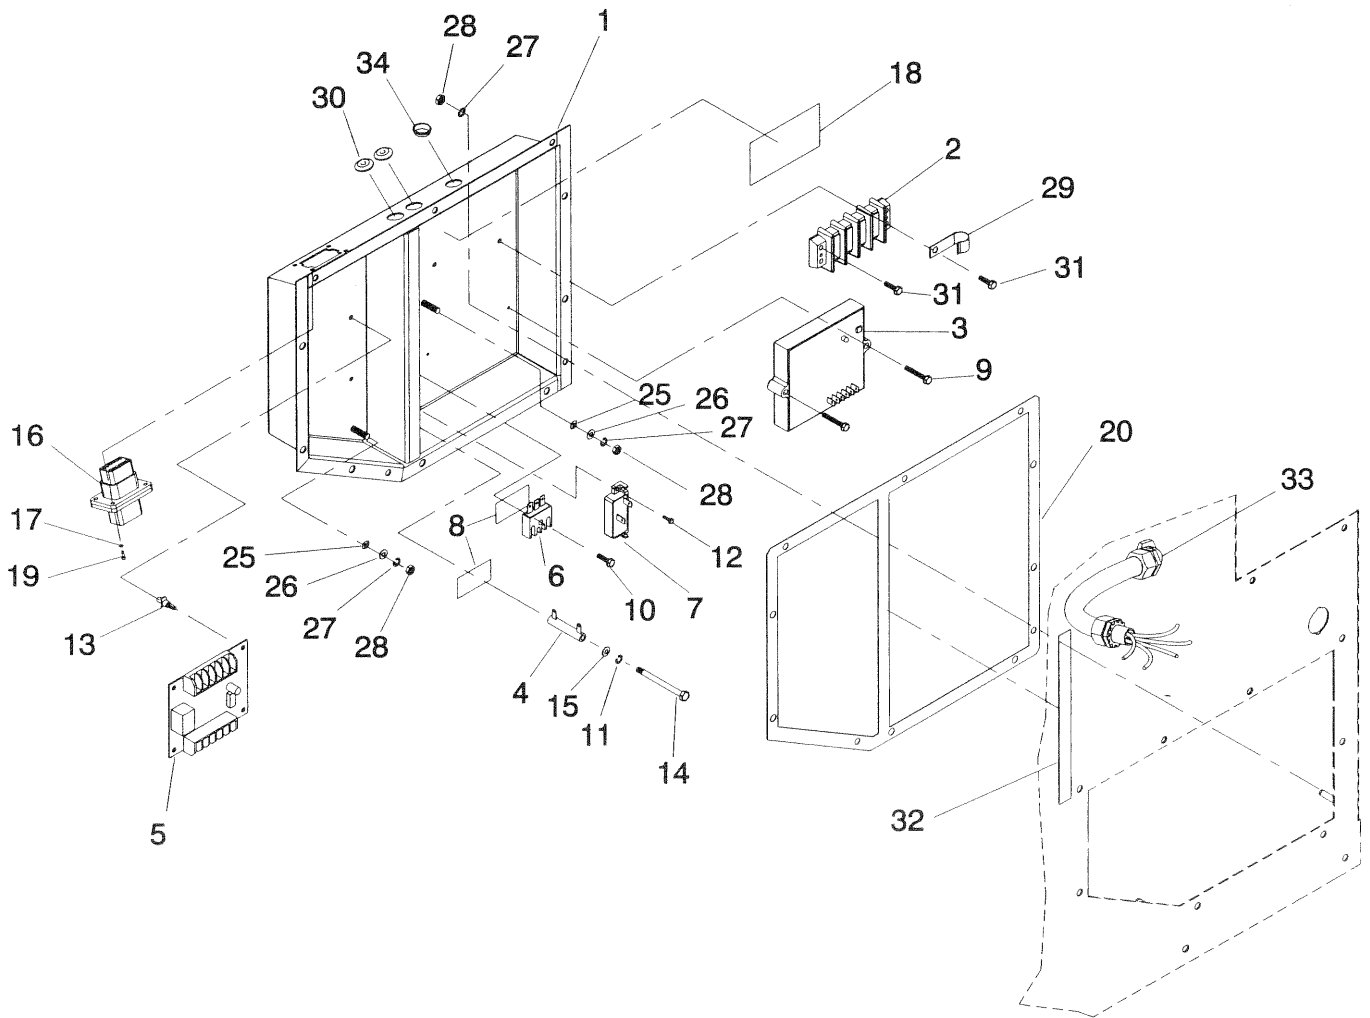

Appendix 3 – Exploded Views and Parts Lists

QUIETPACT™ 75D Recreational Vehicle Generator Electrical Enclosure Assembly – Drawing No. D2361-A

ITEM	PART NO.	QTY.	DESCRIPTION	ITEM	PART NO.	QTY.	DESCRIPTION
1	0D2412	1	Weldment, Electrical Enclosure	20	0C6359	1	Gasket, Electrical Enclosure
2	071914	1	Terminal Block 4 Position	21	0D2021G*	1	Wire Assembly # 32
3	083048	1	Assembly, Potted Regulator	22	0D2021F*	1	Wire Assembly # 22
4	0C7610	1	Resistor 20R 5% 12W	23	0D2021D*	1	Diode Assembly
5	093642	1	Assembly Marine Control Board	24	0D2021E*	1	Wire Assembly # 162
6	065795	1	Rectifier, Battery Charging	25	0A1658	2	¼ Special Lockwasher
7	048512	1	Circuit Breaker 5 Amp	26	022473	2	Washer, Flat ¼-M6
8	027565	A/R	Tape, Glass Insulated	27	022097	7	Washer, Split Lk ¼-M6
9	066849C	2	Taptite, M5-0.8 x 30	28	049813	7	Nut, Hex M6-1
10	066849	1	Taptite, M5-0.8 x 16	29	082121A	1	Clamp, Open Type
11	022264	1	Lockwasher M5	30	022717B	2	Grommet
12	036902	2	Screw, PPHM #6-32 X ½	31	051787	2	HHCS, M4-0.7 x 16mm
13	040213	4	Pcb Support Snap -In	32	0C7390	1	Gasket, Electrical Enclosure Divider
14	0C8620	1	HHMS, #8-32 x 2.25"	33	0C7487	1	Harness, Ac Output
15	043180	1	Washer, Flat M5	34	023484D	1	Bushing, Snap
16	0D2021B	1	Harness				
17	0C3992	4	M4-0.7 x 16 HHCS Taptite				
18	0C7022	1	Decal, Customer Connection				
19	022985	4	Washer, Flat #6				

A/R = As Required

* Not shown refer to Wiring Diagram C4946