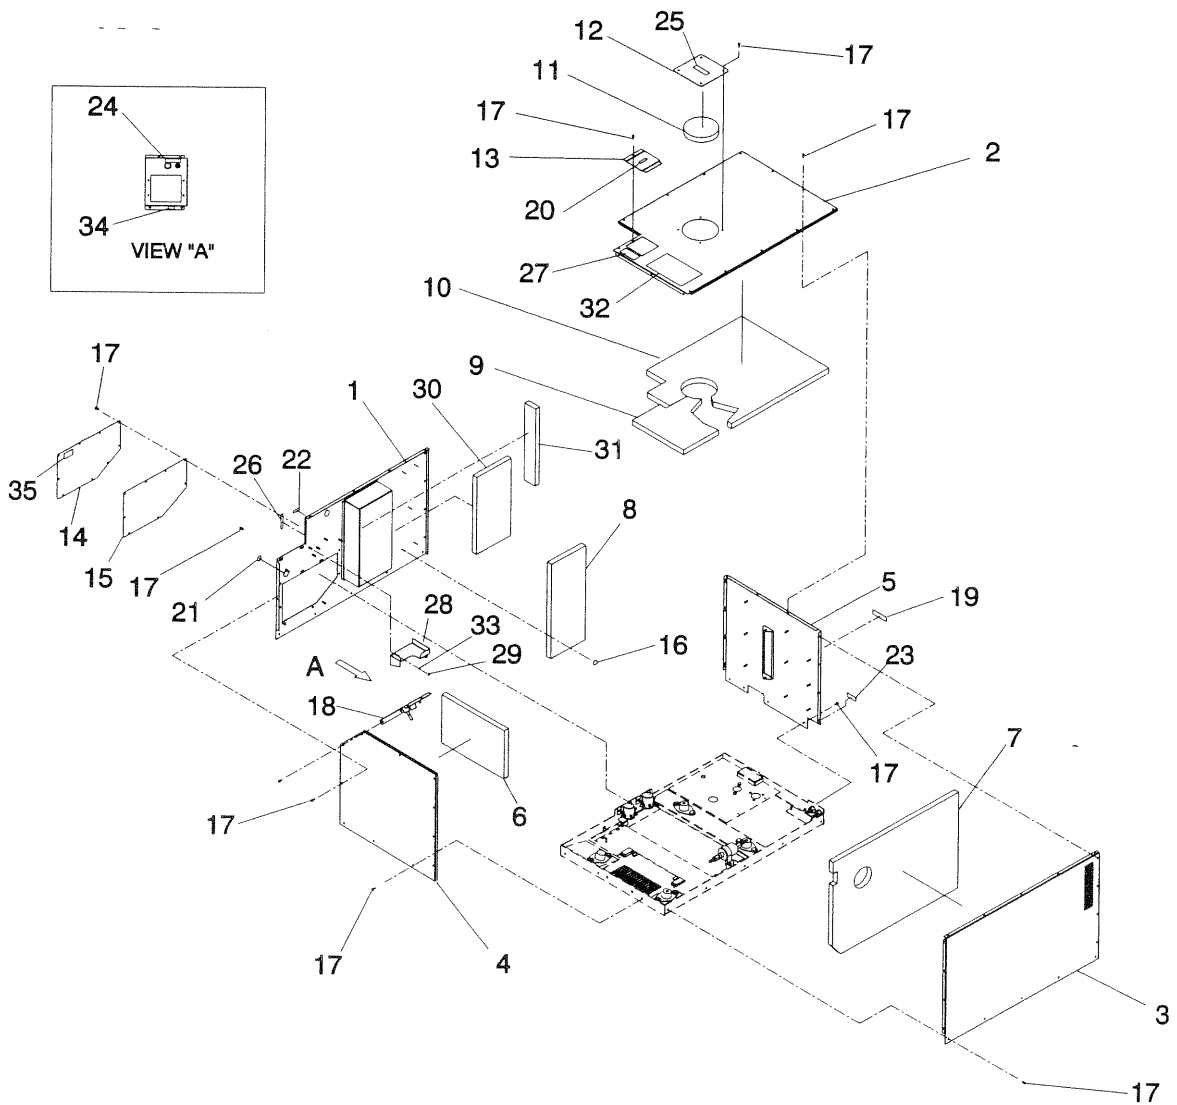

Appendix 3 – Exploded Views and Parts Lists

**QUIETPACT™ 75D Recreational Vehicle Generator
Enclosure – Drawing No. 0D2358**

ITEM	PART NO.	QTY.	DESCRIPTION	ITEM	PART NO.	QTY.	DESCRIPTION
1	0D2315	1	Enclosure Panel RH	19	0C7023	1	Decal, Battery +/-
2	0C4534	1	Enclosure Panel Top	20	0C7024	1	Decal, Radiator Cap
3	0C4532	1	Enclosure Panel LH	21	0C7025	1	Decal, Remote
4	0C4535	1	Enclosure Panel Front	22	0C7026	1	Decal, Coolant
5	0C4536	1	Enclosure Rear Panel	23	0C7027	1	Decal, Fuel Return/Supply
6	0C5525	1	Insulation, Front Panel	24	0C7028	1	Decal, Oil Fill / Level
7	0C5527	1	Insulation, LH Side Panel	25	0C7029	1	Decal, Lifting Lug
8	0C5528	1	Insulation, RH Side Panel	26	0C7030	1	Decal, Max Hot / Min Coolant
9	0C5529	1	Insulation, Top Front Panel	27	0C2340	1	Decal, Warning Rv
10	0C5530	1	Insulation, Top Rear Panel	28	0C6425	1	Support, Coolant Tank
11	0C5531	1	Insulation, Lifting Lug Cover	29	049813	3	Nut, Hex M6-1.0
12	0C4986	1	Cover, Access Lift	30	0C7047A	1	Foam, Air Duct Face
13	0C4987	1	Cover, Radiator Fill	31	0C7047B	1	Foam, Air Duct Side
14	0C5091	1	Cover, Access Electrical	32	0C4816	1	Decal, Unit
15	0C6362	1	Gasket, Electrical Access	33	022097	3	Washer, Split Lock ¼" - M6
16	078115	33	Washer, Self Lock Dome	34	098761	1	Decal, Engine Data
17	0A7215	58	¼ -20 x 5/8 W/Washer	35	042755	1	Decal, CSA Approval
18	0C5096	1	Frame Control Panel - Refer to Drawing C8005