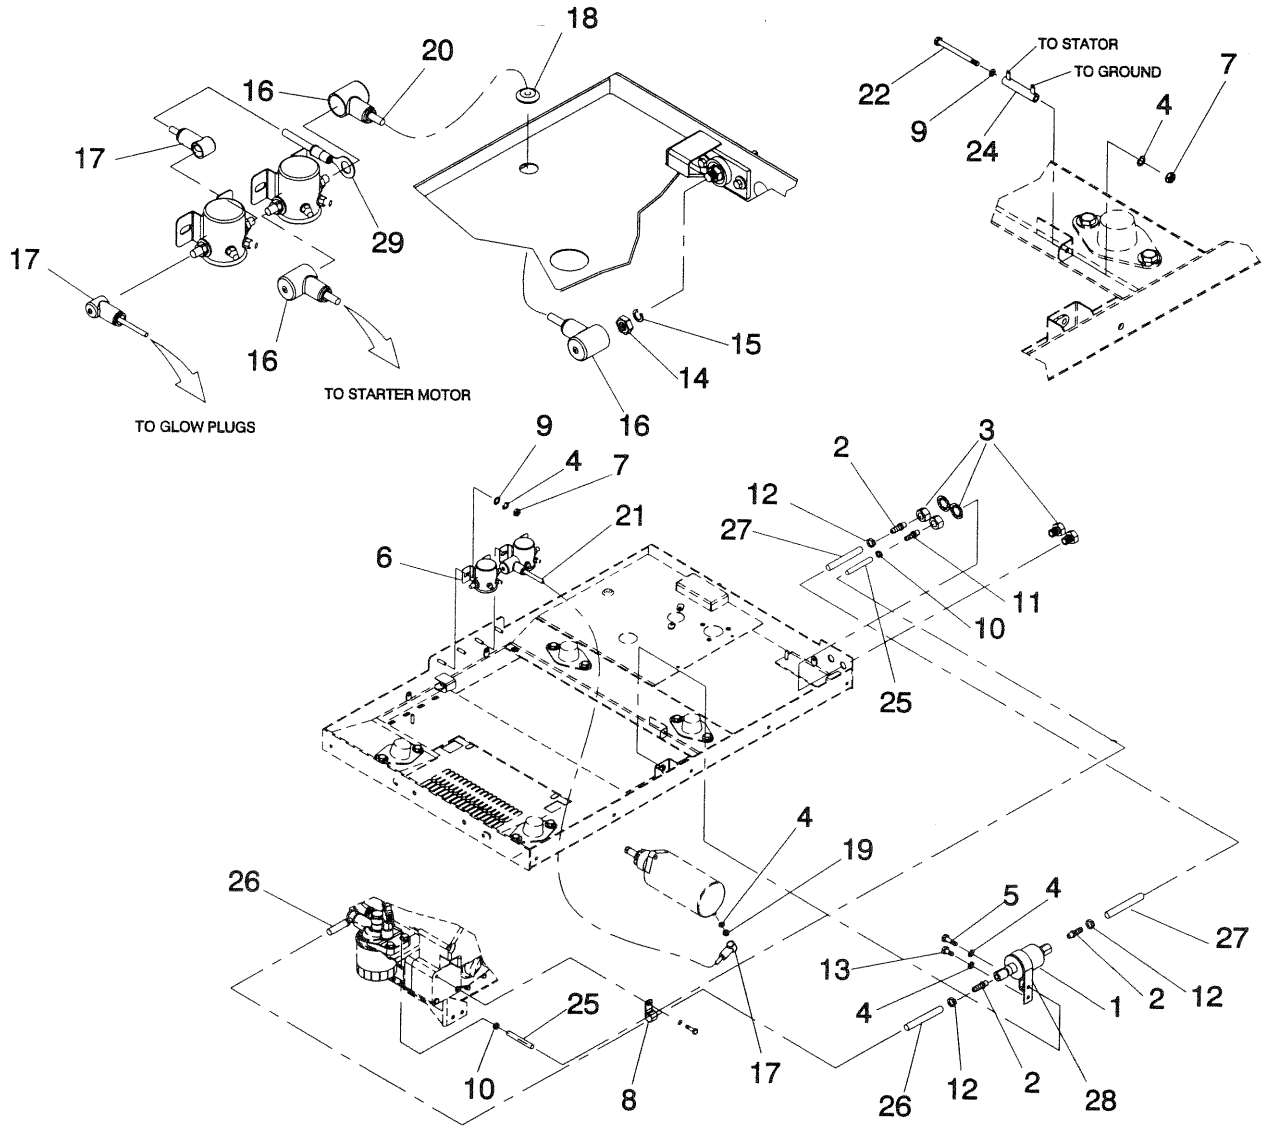

Appendix 3 – Exploded Views and Parts Lists

QUIETPACT™ 75D Recreational Vehicle Generator Fuel and Electrical Systems – Drawing No. 0D2363

ITEM	PART NO.	QTY.	DESCRIPTION	ITEM	PART NO.	QTY.	DESCRIPTION
1	0C6946A	1	Fuel Pump Assembly	17	075763A	3	Boot, Battery Cable
2	052219	3	1/8 NPT x 5/16 Barbed Straight Fitting	18	0C7413	1	Grommet 3/8 I/D x 1 GD
3	069598B	2	Bulkhead Adaptor Fitting	19	022127	1	Hex Nut 1/4 - 20
4	022097	7	Washer, Split Lk- 1/4 -M6	20	0536210201	1	Cable, Battery
5	038750	1	HHCS M6-1.00 x 30	21	0536210197	1	Cable, Starter
6	056739	2	Relay Solenoid	22	0A2053	1	HHCS M6-1 x 65
7	049813	5	Nut, Hex M6-1	24	075234	1	Resistor
8	055934M	1	Clamp, Vinyl Coat 3/4	25	030340	1.04M	Hose, 1/4 ID SAE-30R2
9	022473	5	Washer, Flat -M6	26	0C8008	635mm	Hose, 5/16 ID SAE-30R7
10	040173	2	Hose Clamp	27	0C8008	375mm	Hose, 5/16 ID SAE-30R7
11	028414A	1	1/8 NPT x 1/4 Barbed Straight Fitting	28	0C8009	1	Clamp, Fuel Pump
12	0C7649	3	Hose Clamp 7/8 / 3/8	29	0D2021H	1	Wire Assy, #0 (PHC-SC)
13	047411	1	HHCS M6-1.00 x 16				
14	076821	1	Hex Nut 3/8-16 Brass				
15	022237	1	Washer Split Lk 3/8				
16	075763	3	Boot, Battery Cable				

ITEM	PART NO.	QTY.	DESCRIPTION
17	0C5126	1	Plug, Oil Fill
18	0C3971B	1	Dipstick Assembly
19	0C4883	1	Hose, Dipstick Tube
20	0C4884	1	Hose, Filler Tube
21	0C7649	2	Hose Clamp 7/8-3/8
22	057824	2	Hose Clamp Size #16
23	0C3992	4	M4-0.7 x 16 HHCS Taptite
24	022985	4	Washer, Flat #6
25	084135	1	Grommet
26	0C6440	2	Gasket, Engine Control Box
27	074969	1	Circuit Breaker, 35A, 2 Pole
28	049813	2	Nut, Hex M6-1.0
29	052749	4	PHMS M5-0.8 x 12
30	038150	4	Flat washer, #8
31	022097	2	Washer, Split Lock 1/4" - M6