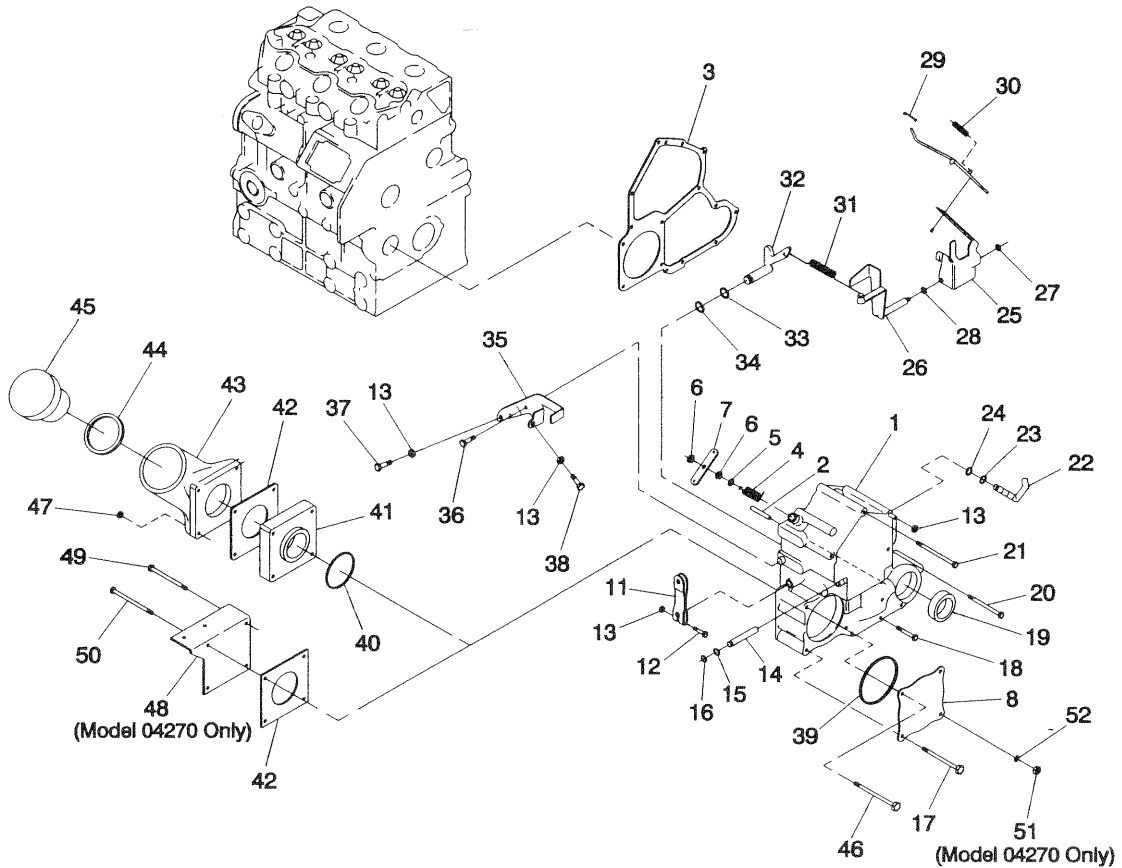

Appendix 3 – Exploded Views and Parts Lists

QUIETPACT™ 75D Recreational Vehicle Generator

1.0 Liter Diesel Timing and Governor – Drawing No. 082067

ITEM	PART NO.	QTY.	DESCRIPTION	ITEM	PART NO.	QTY.	DESCRIPTION
1	0709390285	1	TIMING GEAR HOUSING	30	0709390313	1	SPRING
2	0709390286	1	SPRING PIN	31	0709390293	1	SPRING
3	0709390287	1	GASKET	32	0709390294	1	ARM
4	0709390307	1	SPRING	33	0709390295	1	O-RING
5	0709390308	1	WASHER	34	0709390291	1	SNAP RING
6	0709390309	2	NUT	35	0709390302	1	BRACKET
7	0709390310	1	STOP LEVER	36	0709390271	3	BOLT
8	0709390314	2	COVER	37	0709390303	2	BOLT
11	0709390296	1	GOVERNOR LEVER	38	071944	1	HHCS M6-1.0 X 25MM
12	0709390297	1	BOLT	39	0709390660	1	O-RING
13	0709390298	1	NUT	40	0709390534	1 *	O-RING
14	0709390299	1	SHAFT	41	0709390535	1 *	SPACER
15	0709390300	1	O-RING	42	0709390536	1	GASKET
16	0709390301	1	SNAP RING	43	0709390537	1 *	HOLDER (OIL FILL)
17	0709390540	3 *	BOLT	44	0709390539	1 *	O-RING
18	0709390282	5	BOLT	45	0709390188	1 *	CAP
19	0709390288	1	OIL SEAL	46	0709390541	1 *	BOLT
20	0709390274	4	BOLT	47	0709390538	3 *	NUT
21	0709390311	5	BOLT	48	0C4888	1	BRACKET, FUEL FILTER (MODEL 04270 ONLY)
22	0709390304	1	ARM	49	051730	3	BOLT (MODEL 04270 ONLY)
23	0709390305	1	SNAP RING	50	052265	1	BOLT (MODEL 04270 ONLY)
24	0709390306	1	O-RING	51	045771	4	NUT (MODEL 04270 ONLY)
25	0709390289	1	GOVERNOR LEVER ASSEMBLY	52	022129	4	SPLIT LOCK WASHER M8 (MODEL 04270 ONLY)
26	0709390290	1	TENSION LEVER				
27	0709390291	1	SNAP RING				
28	0709390136	1	WASHER				
29	0709390292	1	COTTER PIN				

* NOT USED ON MODEL 04270