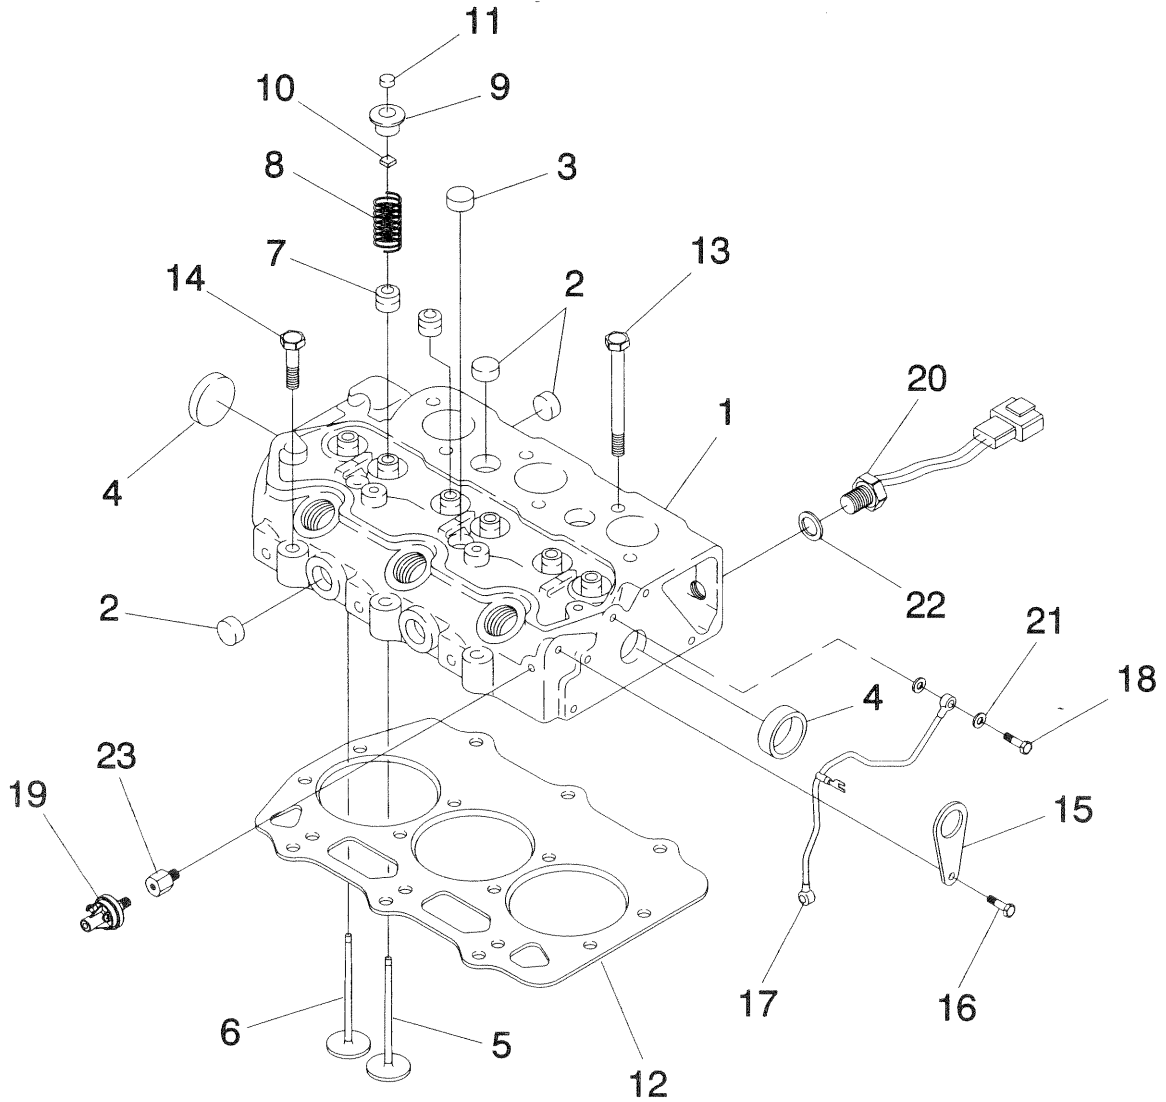

Appendix 3 – Exploded Views and Parts Lists

QUIETPACT™ 75D Recreational Vehicle Generator 1.0 Liter Diesel Cylinder Head – Drawing No. 0D2794

ITEM	PART NO.	QTY.	DESCRIPTION	ITEM	PART NO.	QTY.	DESCRIPTION
1	0709390147	1	CYLINDER HEAD ASSEMBLY	13	0709390160	11	BOLT
2	0709390148	6	EXPANSION PLUG	14	0709390161	3	BOLT
3	0709390447	3	EXPANSION PLUG	15	0709390162	2	LIFTING EYE
4	0709390149	2	EXPANSION PLUG	16	0709390163	2	BOLT
5	0709390150	3	INTAKE VALVE	17	0709390164	1	TUBING
6	0709390151	3	EXHAUST VALVE	18	0709390165	2	BOLT
7	0709390152	3	VALVE GUIDE SEAL (EXHAUST)	19	0A8584	1	OIL SWITCH
	0709390153	3	VALVE GUIDE SEAL (INTAKE)	20	0D2791	1	THERMO-SWITCH
8	0709390154	6	SPRING	21	0709390168	4	GASKET
9	0709390155	6	RETAINER	22	0709390169	1	WASHER
10	0709390156	12	KEY	23	042574	1	ADAPTOR
11	0709390157	6	CAP				
12	0709390158	1	CYLINDER HEAD GASKET, 1.2MM THICK				MM=MILLIMETER
	0709390159	1	CYLINDER HEAD GASKET, 1.3MM THICK