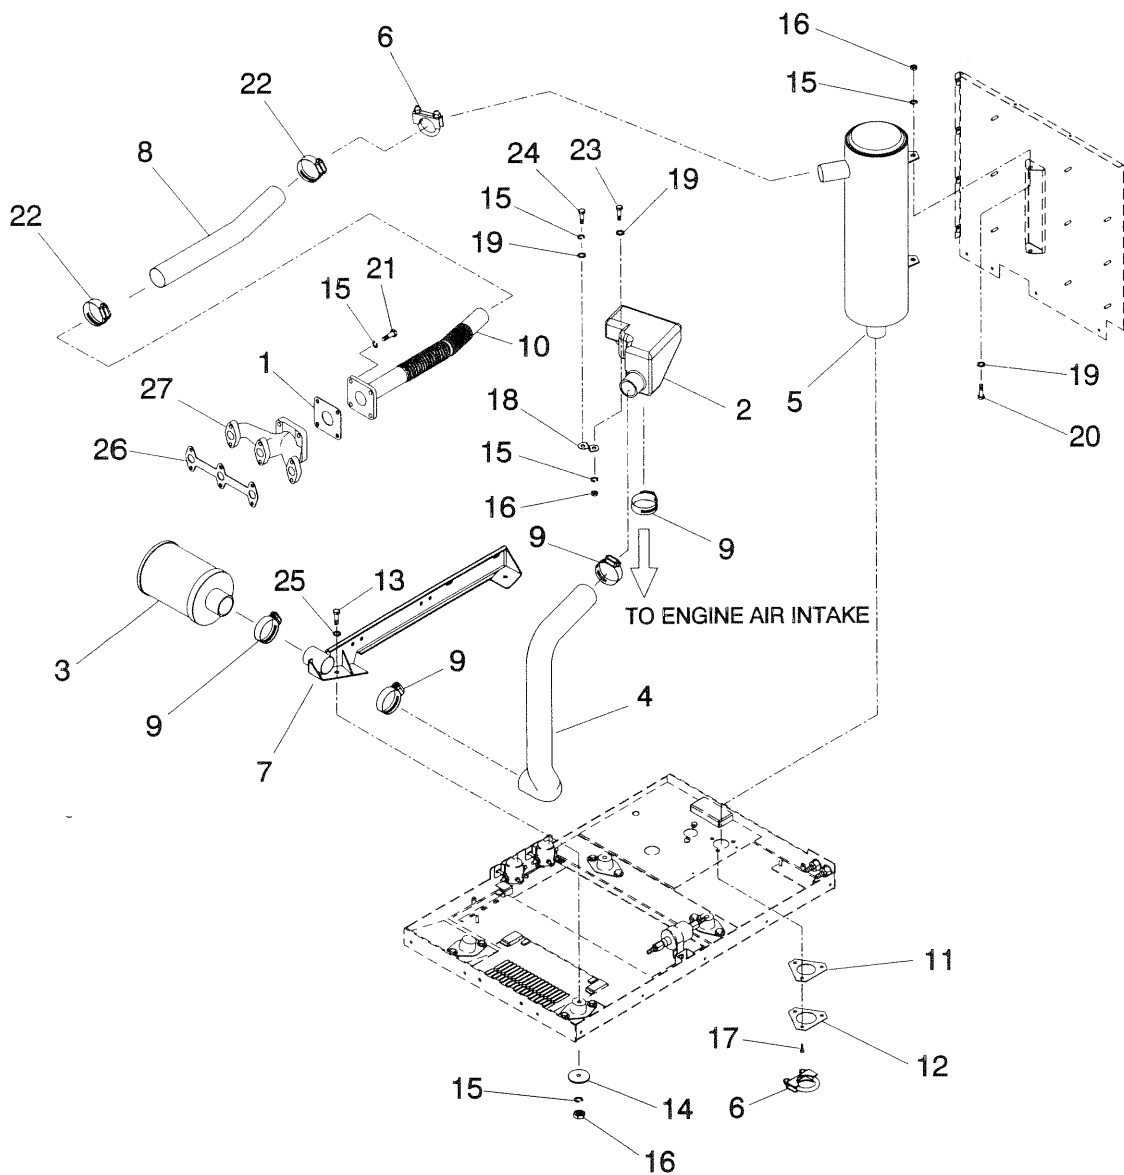

Appendix 3 – Exploded Views and Parts Lists

QUIETPACT™ 75D Recreational Vehicle Generator
Intake and Exhaust System – Drawing No. 0D2362

ITEM	PART NO.	QTY.	DESCRIPTION	ITEM	PART NO.	QTY.	DESCRIPTION
1	075674	1	EXHAUST GASKET	15	022129	10	WASHER, SPLIT LK -M8
2	0C4879	1	CHAMBER AIR INTAKE	16	045771	5	NUT, HEX M8-1.25
3	0C4880	1	AIR FILTER	17	058443	3	CRIMPTITE, 1/4"-20 X 5/8"
4	0C5493	1	HOSE, AIR INLET	18	0C5105	1	BRACKET, SUPPORT
5	0C4727	1	MUFFLER WELDMENT	19	022145	4	WASHER, FLAT - M8
6	025145	2	U BOLT & SADDLE 1.25	20	039253	2	HHCS M8-1.25 X 20
7	0C7645	1	RAIL, ENGINE LH, WELDMENT	21	043107	4	HHCS M8-1.25 X 25
8	0C5022	1	INSULATION, EXHAUST	22	035586	2	HOSE CLAMP #20
9	035685	4	HOSE CLAMP #28	23	042909	1	HHCS M8-1.25 X 30
10	0C4878	1	OUTLET, EXHAUST FLEX	24	042907	1	HHCS M8-1.25 X 16
11	0C6243	1	GASKET, EXHAUST OUTLET	25	022145	2	FLAT WASHER, 5/16"
12	0C6244	1	PLATE, EXHAUST OUTLET	26	0709390357	1	MANIFOLD GASKET
13	039288	2	HHCS M8-1.25 X 55	27	075673	1	HORIZONTAL EXHAUST MANIFOLD
14	071956	2	WASHER, VIBRATION ISOLATOR