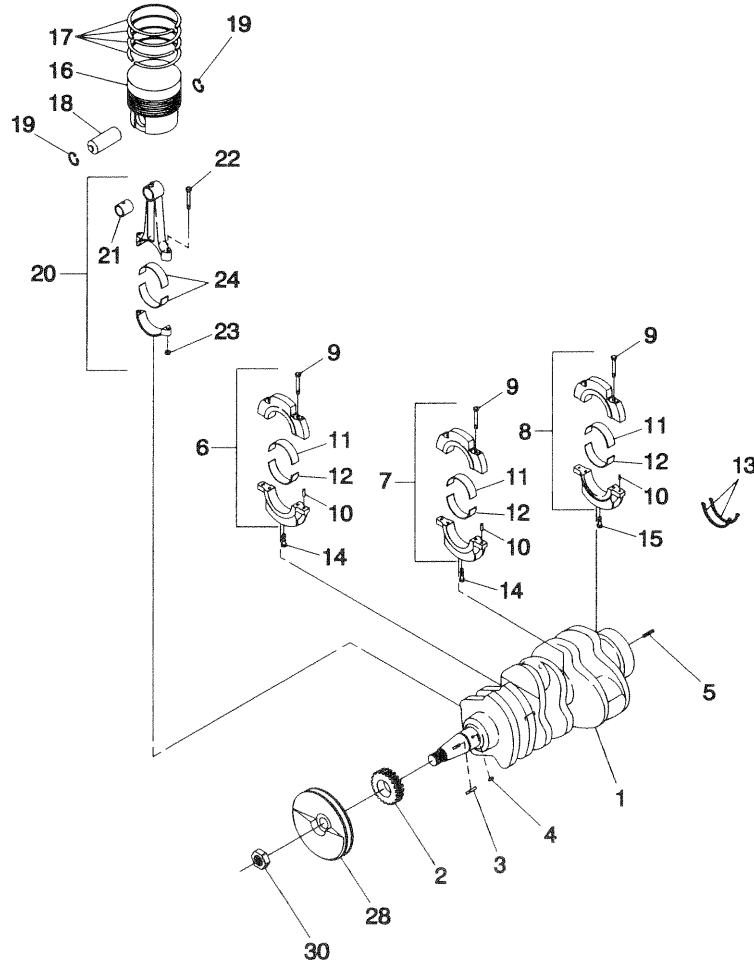

Appendix 3 – Exploded Views and Parts Lists

QUIETPACT™ 75D Recreational Vehicle Generator 1.0 Liter Diesel Crankshaft, Piston and Flywheel – Drawing No. 075679-A

ITEM	PART NO.	QTY.	DESCRIPTION	ITEM	PART NO.	QTY.	DESCRIPTION
1	0709390143	1	CRANKSHAFT ASSEMBLY	16	0709390214	3	STANDARD PISTON ASSEMBLY
2	0709390194	1	CRANKSHAFT GEAR		0709390215	AR	PISTON ASSEMBLY-0.5MM O.S.
3	0709390195	1	KEY		0709390216	AR	PISTON ASSEMBLY-1.0MM O.S.
4	0709390196	1	DOWEL PIN	17	0709390211	3	STANDARD PISTON RING SET
5	0709390226	1	SPRING PIN		0709390212	AR	PISTON RING SET-0.5MM O.S.
6	0709390197	1	BEARING HOLDER ASSEMBLY		0709390213	AR	PISTON RING SET-1.0MM O.S.
7	0709390200	1	BEARING HOLDER ASSEMBLY	18	0709390217	3	PISTON PIN
8	0709390664	1	BEARING HOLDER ASSEMBLY	19	0709390218	6	SNAP RING
9	0709390198	6	BOLT	20	0709390219	3	CONNECTING ROD ASSEMBLY
10	0709390199	6	DOWEL PIN	21	0709390220	3	BUSHING
11	0709390202	3	STANDARD BEARING	22	0709390221	6	CONNECTING ROD BOLT
	0709390203	AR	0.25MM U.S. BEARING	23	0709390222	6	NUT, CONNECTING ROD BOLT
	0709390204	AR	0.50MM U.S. BEARING	24	0709390223	6	STANDARD BEARING
12	0709390205	3	STANDARD BEARING		0709390224	AR	BEARING-0.25MM U.S.
	0709390206	AR	0.25MM U.S. BEARING		0709390225	AR	BEARING-0.50MM U.S.
	0709390207	AR	0.50MM U.S. BEARING	28	0709390230	1	PULLEY
13	0709390208	2	THRUST WASHER	30	0709390231	1	NUT
14	0709390209	2	BOLT				
15	0709390210	1	BOLT				

U.S. - UNDERSIZE
O.S. - OVERSIZE
AR - AS REQUIRED
MM - MILLIMETER