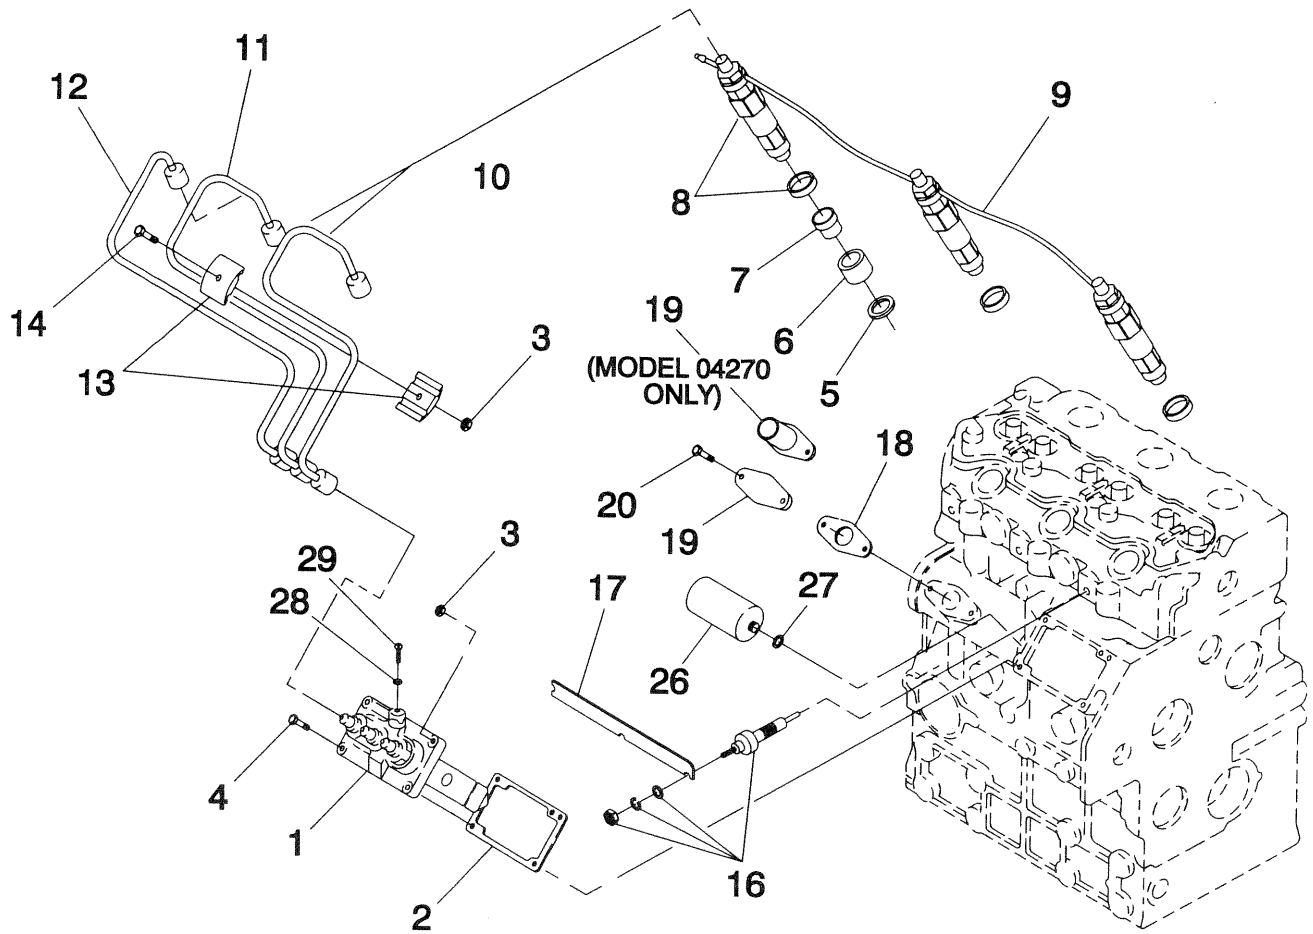

Appendix 3 – Exploded Views and Parts Lists

QUIETPACT™ 75D Recreational Vehicle Generator
1.0 Liter Diesel Injector Pump – Drawing No. 075686-B

ITEM	PART NO.	QTY.	DESCRIPTION	ITEM	PART NO.	QTY.	DESCRIPTION
1	0709390316	1	INJECTOR PUMP ASSEMBLY	13	0709390330	1	CLAMP
2	0709390317	AR	SHIM-0.2MM	14	0709390331	1	BOLT
	0709390318	AR	SHIM-0.3MM	16	0709390332	3	GLOW PLUG
	0709390319	AR	SHIM-0.5MM	17	0709390333	1	CONNECTOR
	0709390320	AR	SHIM-1.0MM	18	0709390334	1	GASKET
3	0709390298	3	NUT	19	0709390335	1	COVER
4	0709390321	2	BOLT				(ALL MODELS EXCEPT 04270)
5	0709390322	3	GASKET		0C4736	1	TUBE, ENGINE OIL FILL
6	0709390323	3	INSERT				(MODEL 04270 ONLY)
7	0709390324	3	CAP	20	0709390264	2	BOLT
8	0709390325	3	INJECTOR	26	0709390341	1	SOLENOID
9	0709390326	1	TUBING	27	0709390342	1	WASHER
10	0709390327	1	TUBING	28	0709390343	1	WASHER
11	0709390328	1	TUBING	29	0709390344	1	SCREW
12	0709390329	1	TUBING				

AR - AS REQUIRED