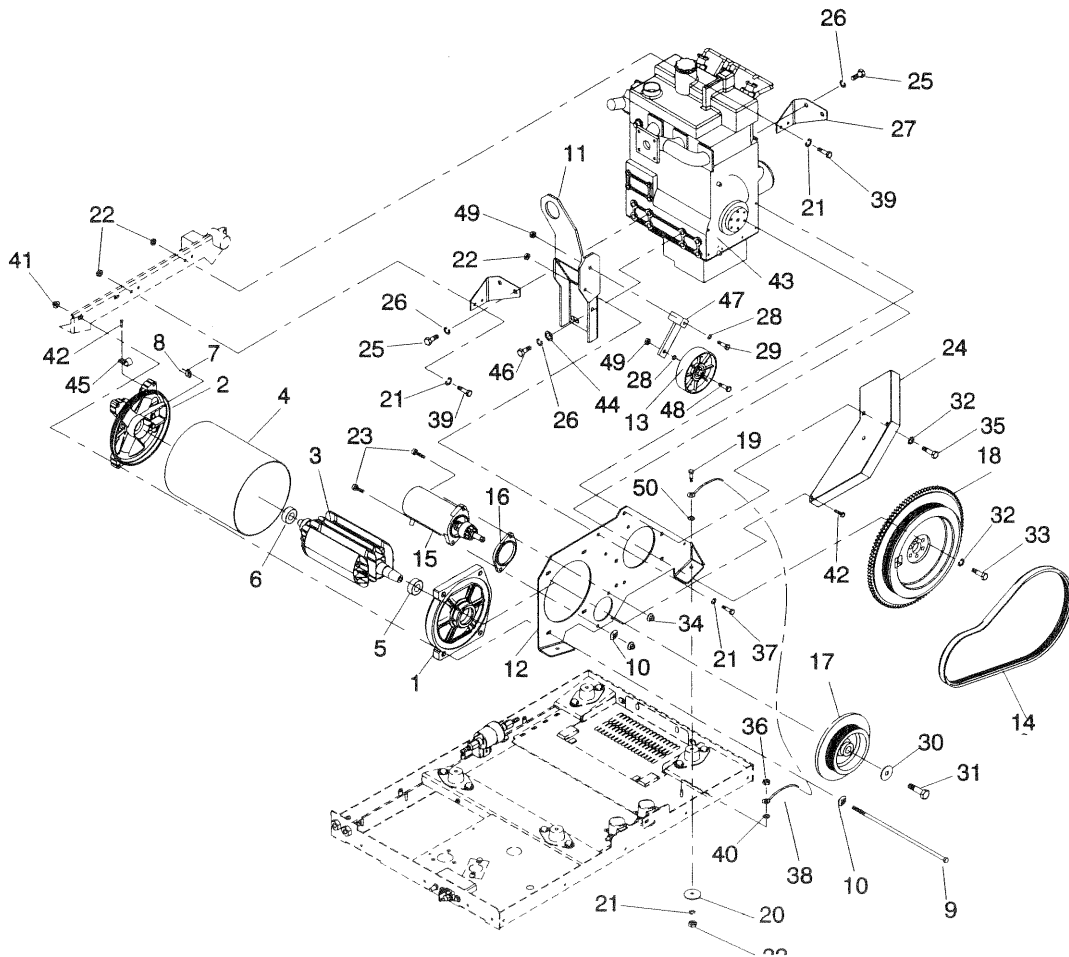

Appendix 3 – Exploded Views and Parts Lists

QUIETPACT™ 75D Recreational Vehicle Generator Engine, Alternator Drive and Starter Assembly – Drawing No. 0D2355

ITEM	PART NO.	QTY.	DESCRIPTION	ITEM	PART NO.	QTY.	DESCRIPTION
1	0C5598	1	Bearing Carrier, Front	26	051769	6	Washer, Split Lk -M8
2	0C9674	1	Bearing Carrier, Upper	27	0C4537	2	Engine Bracket
3	0C6055H	1	Rotor Assembly	28	022304	2	1/2" Flat washer
4	0C6054H	1	Stator Assembly	29	023316	1	1/2"-13 x 4" HHCS
5	031971	1	Ball Bearing	30	049451	1	Fender Washer 7GA
6	073159	1	Ball Bearing	31	042633	1	HHCS 3/8-24 x 1"
7	066386	1	Brush Holder	32	046526	11	Lockwasher M10
8	066849	2	Taptite M5-0.8 x 16mm	33	052212	6	HHCS M10-1.25 x 25mm
9	0C6862	4	Bolt , Stator	34	069673J	2	5/16 Flange Nut
10	0C3168	6	5/16 Special Lock Washer	35	051756	5	HHCS M10-1.25 x 20mm
11	0C5014	1	Lug, Lift	36	049813	1	M6 Hex Nut
12	0C7646	1	Rail, Engine RH	37	043107	2	HHCS M8-1.25 x 25mm
13	0C8646	1	Pulley, 4.5" Flat	38	021991	1	Earth Strap
14	0C5298	1	Belt, V-Rib	39	039253	4	HHCS M8-1.25 x 20mm
15	020692	1	Starter Motor	40	0A1658	1	1/4" Special Lock Washer
16	0C4841	1	Spacer, Starter	41	067989	4	M8 Flange Nut
17	073106G	1	Pulley, Alternator	42	0C1069	3	Taptite, M6-1.0 x 8mm
18	0C6363	1	Flywheel Assembly	43	0C6609	1	Engine, 1.0L Diesel
19	039288	2	HHCS M8-1.25 x 55mm	44	049808	2	Washer, Flat M12
20	071956	2	Washer, Vibration Isolator	45	055934M	1	Clamp, Vinyl Coated, 3/4"
21	022129	8	Washer, split lk-M8	46	0A7043	2	HHCS M12-1.25 x 25mm
22	045771	8	Nut, hex m8-1.25	47	0C8644	1	Tensioner, SE-F18-4.5"
23	040250	2	SHCS 5/16"-18 x 1-1/2"	48	024426	1	1/2"-13 x 1-3/4" HHCS
24	0C7933	1	Guard, Flywheel	49	048705	2	1/2"-13 Flange Nut
25	068485	4	HHCS M12-1.25 x 20mm	50	022145	2	Flat Washer, 5/16"