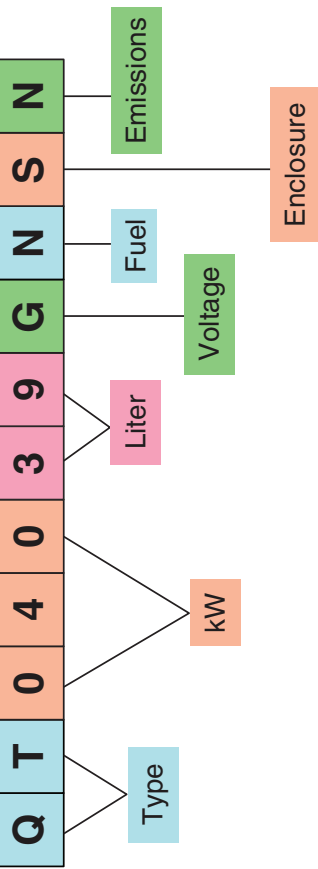

Breakdown for Model Number Description