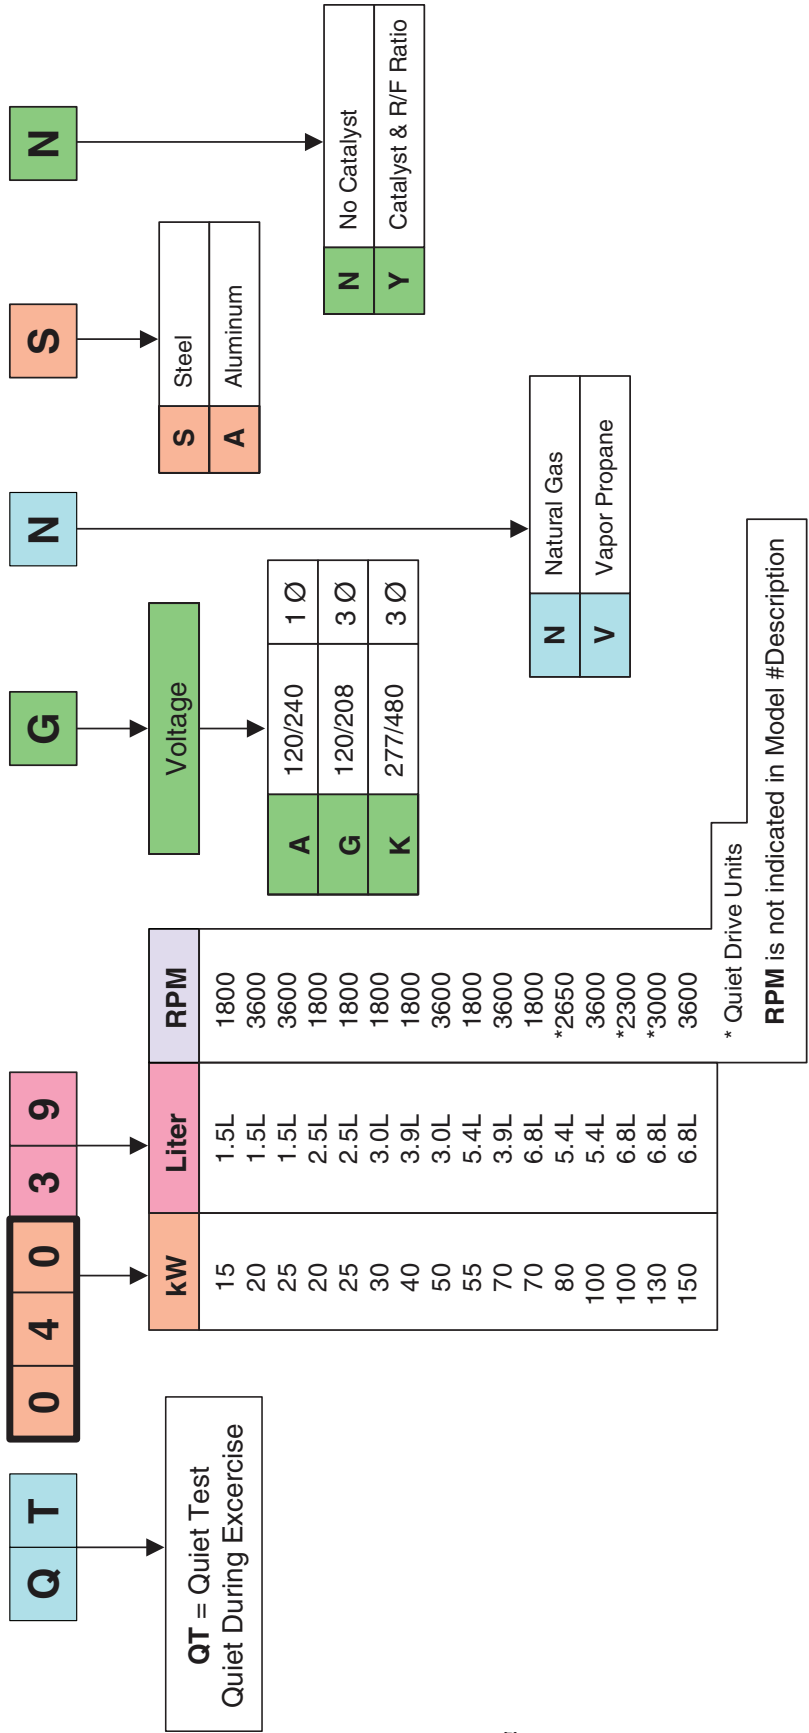

Breakdown for Model Number Description

kW	Liter	RPM
15	1.5L	1800
20	1.5L	3600
25	1.5L	3600
20	2.5L	1800
25	2.5L	1800
30	3.0L	1800
40	3.9L	1800
50	3.0L	3600
55	5.4L	1800
70	3.9L	3600
80	6.8L	1800
100	5.4L	*2650
100	5.4L	3600
130	6.8L	*2300
130	6.8L	*3000
150	6.8L	3600

* Quiet Drive Units
RPM is not indicated in Model #Description