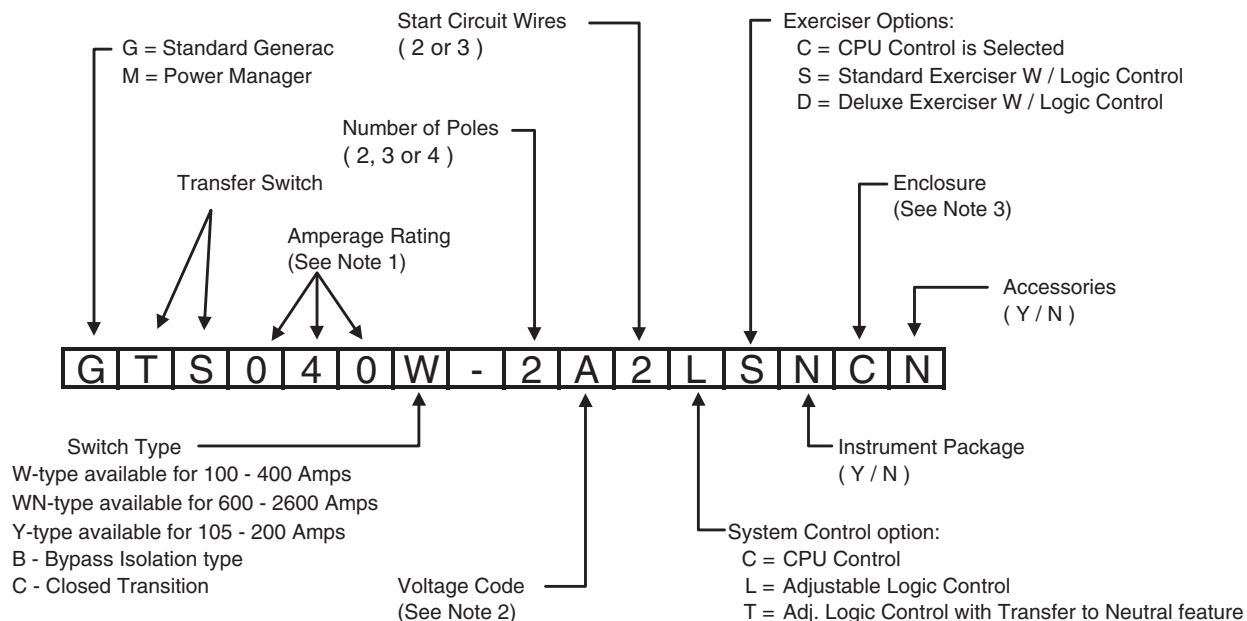

Type Code Legend for Configured Transfer Switches

Note 1:

Switch amperage rating is displayed value multiplied by 10
e.g. 040 = 400 amps
260 = 2600 amps

Note 2:

Voltage Code:

- **A** = 120 / 240 VAC (Single Phase / 3 Lead)
- **D** = 120 / 240 VAC (Single or Three Phase / 12 Lead)
  (Full capacity single or three phase; cannot be reconnected for 277/480V)
- **G** = 120 / 208 VAC (Three Phase / 12 Lead)
- **J** = 120 / 240 VAC (Three Phase / 12 Lead)
- **K** = 277 / 480 VAC (Three Phase / 12 Lead)
- **L** = 600 VAC (Three Phase / 3 Lead)
- **M** = 110 / 220 VAC (Single Phase / 3 Lead)
- **N** = 115 / 200 VAC (Single Phase / 12 Lead)
- **P** = 100 / 200 VAC (Three Phase / 12 Lead) (Adjustable to 240V)
- **R** = 231 / 400 VAC (Three Phase / 12 Lead) (Adjustable to 380V or 416V)
- **S** = 480 VAC (Three Phase / 3 Lead)
- **X** = Full Capacity All Voltages (Only with Direct Excitation)

Note 3:

Enclosure:

- **A** = NEMA 1
- **B** = NEMA 12
- **C** = NEMA 3R
- **D** = NEMA 12 W / Instrument Pkg.
- **R** = NEMA 4 - Aluminum
- **F** = NEMA 4X - Stainless Steel